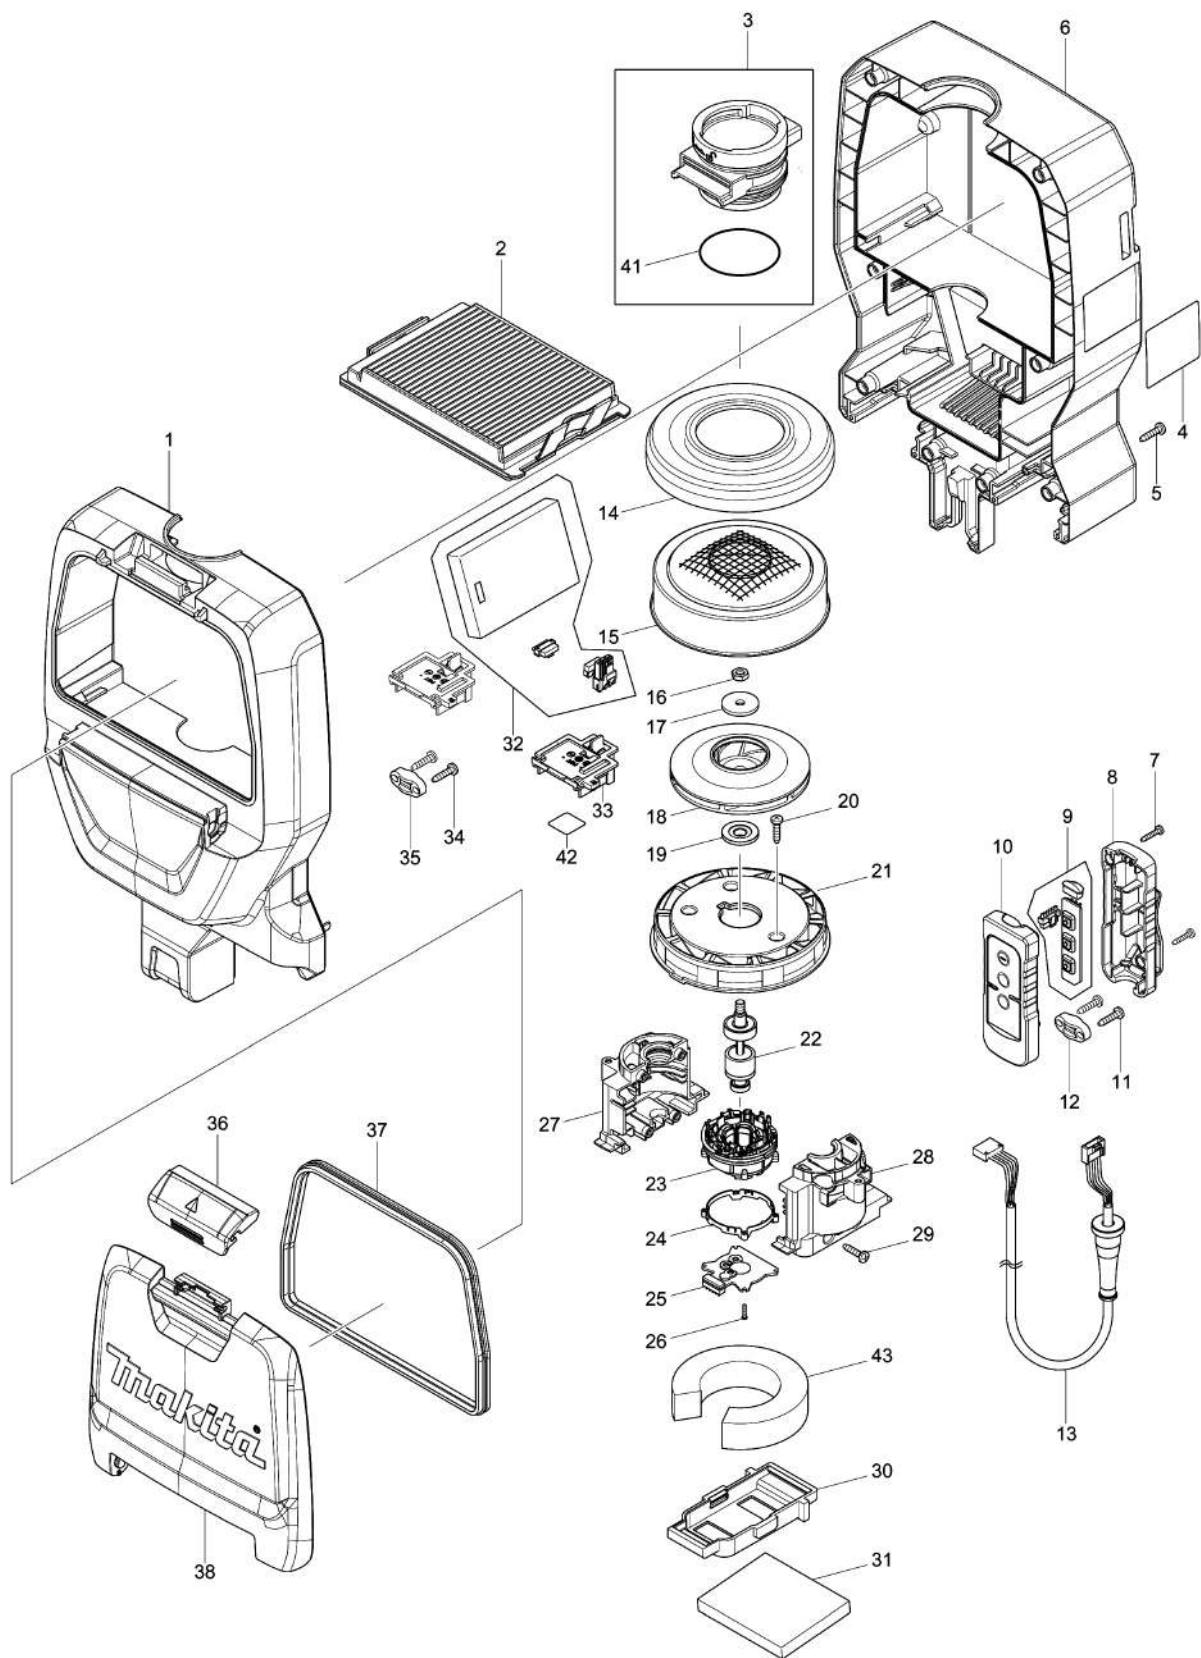

Model No.DVC261 DC BACKPACK VACUUM CLEANER