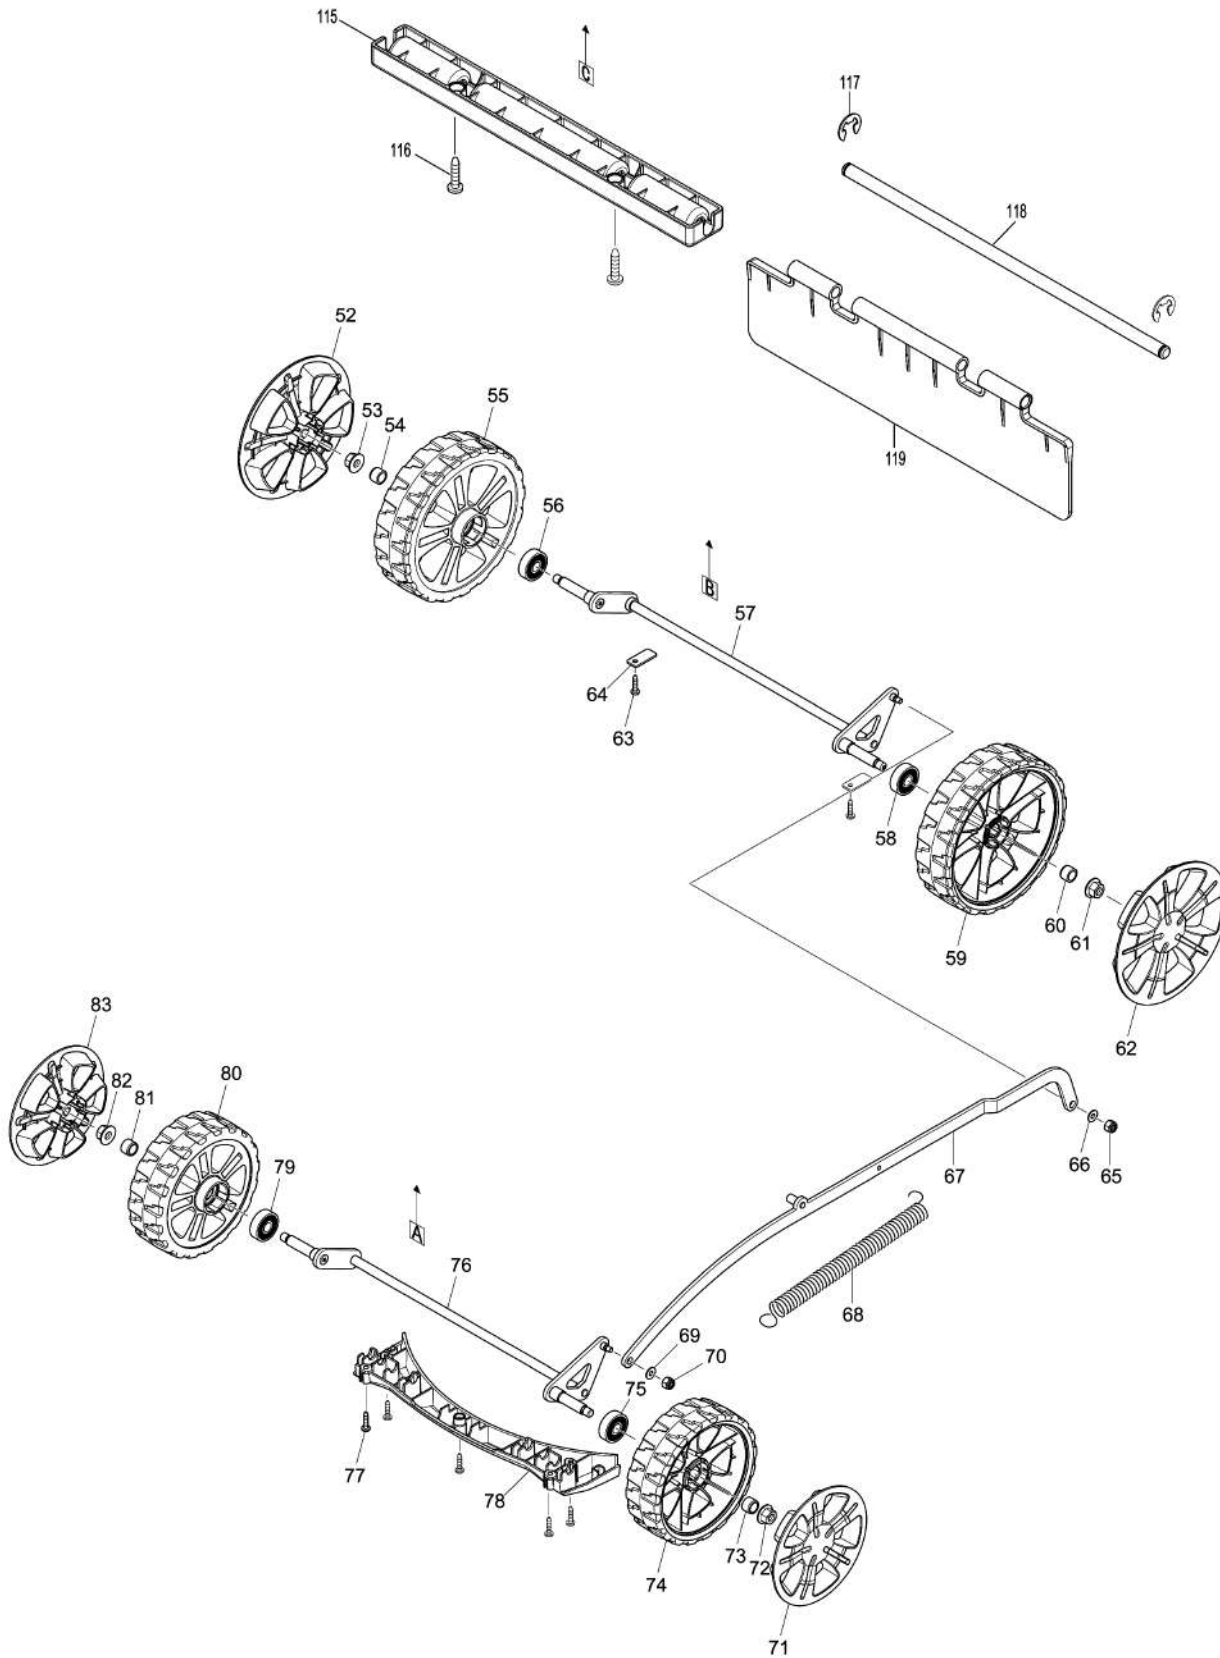

Model No.DLM431 430MM CORDLESS LAWN MOWER