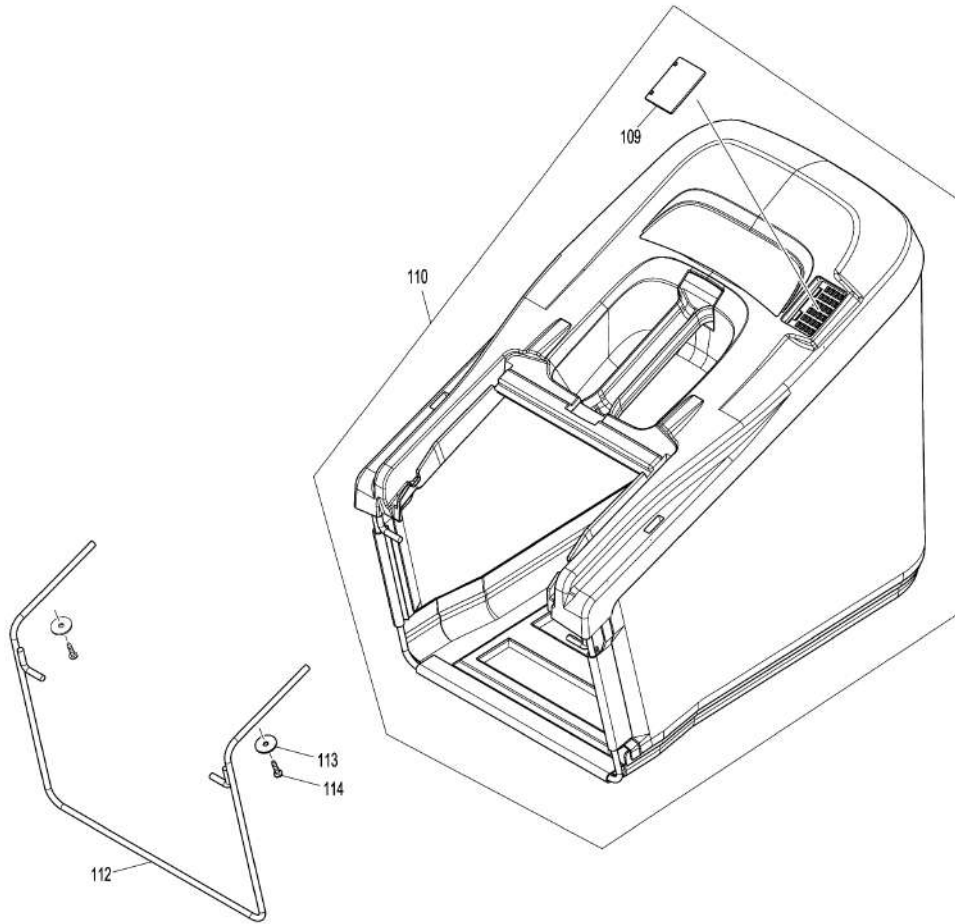

Model No.DLM431 430MM CORDLESS LAWN MOWER