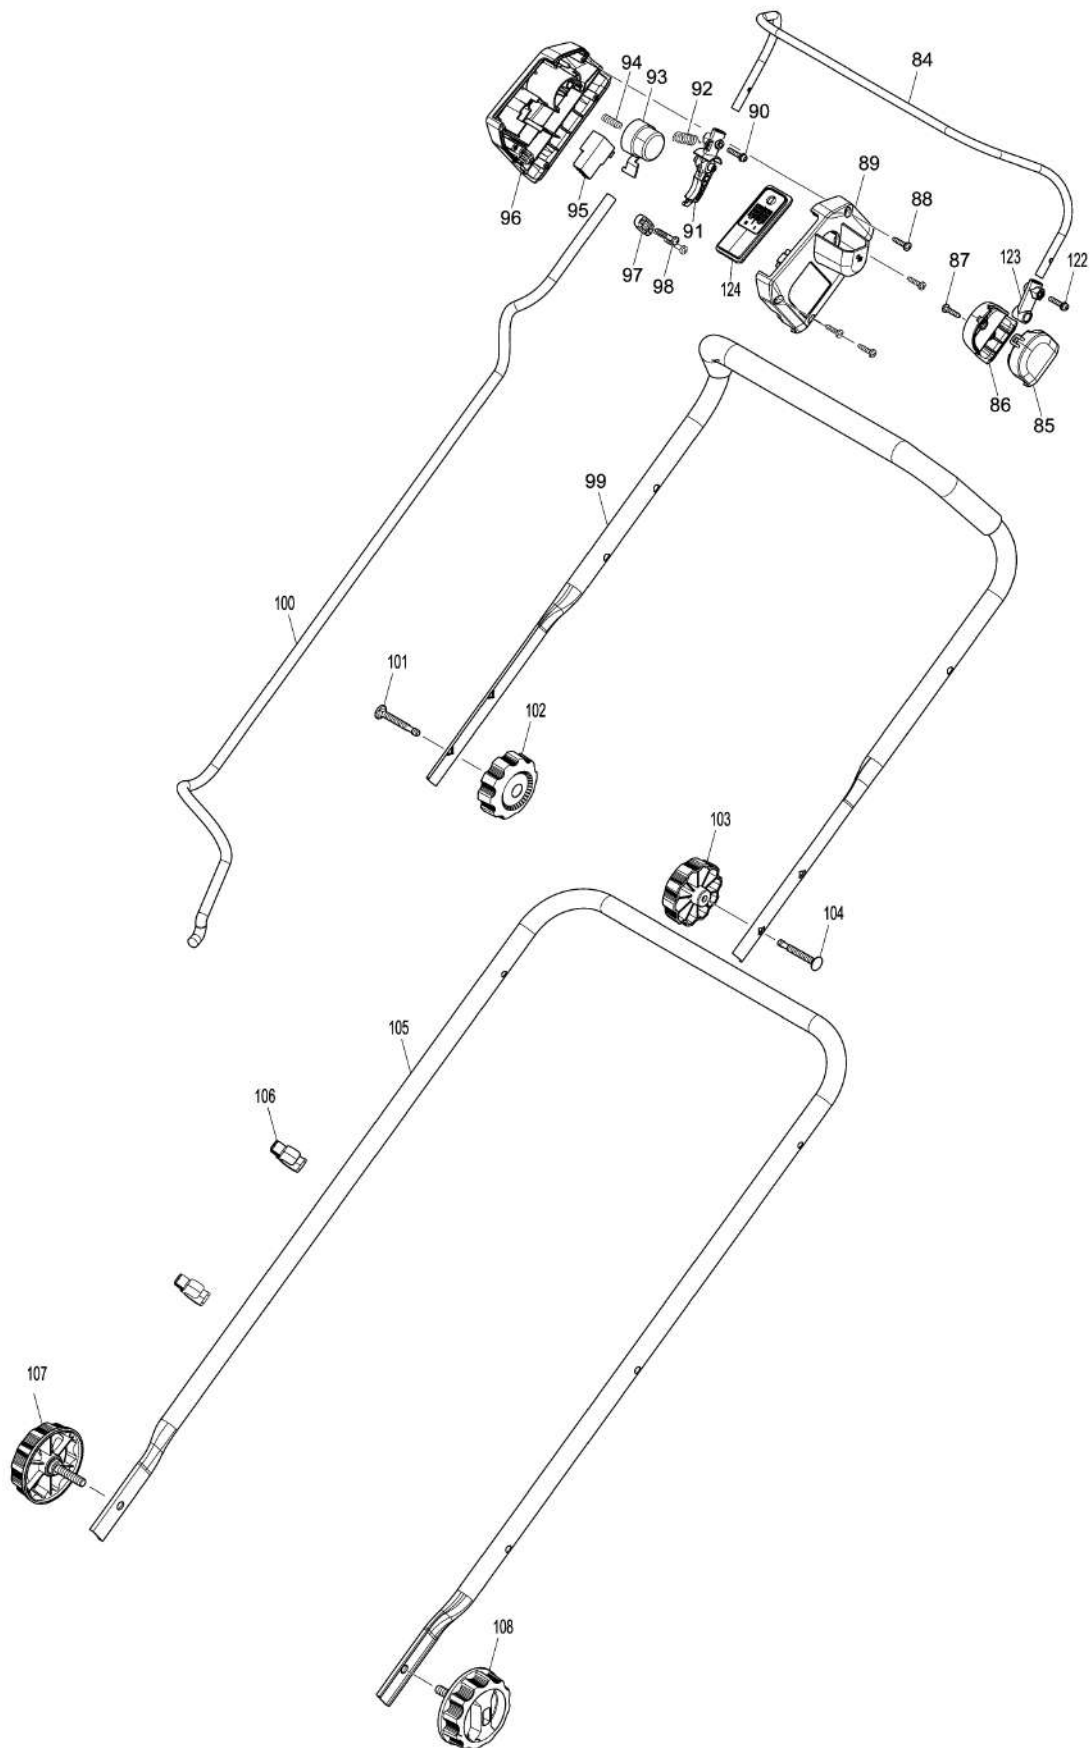

Model No.DLM431 430MM CORDLESS LAWN MOWER