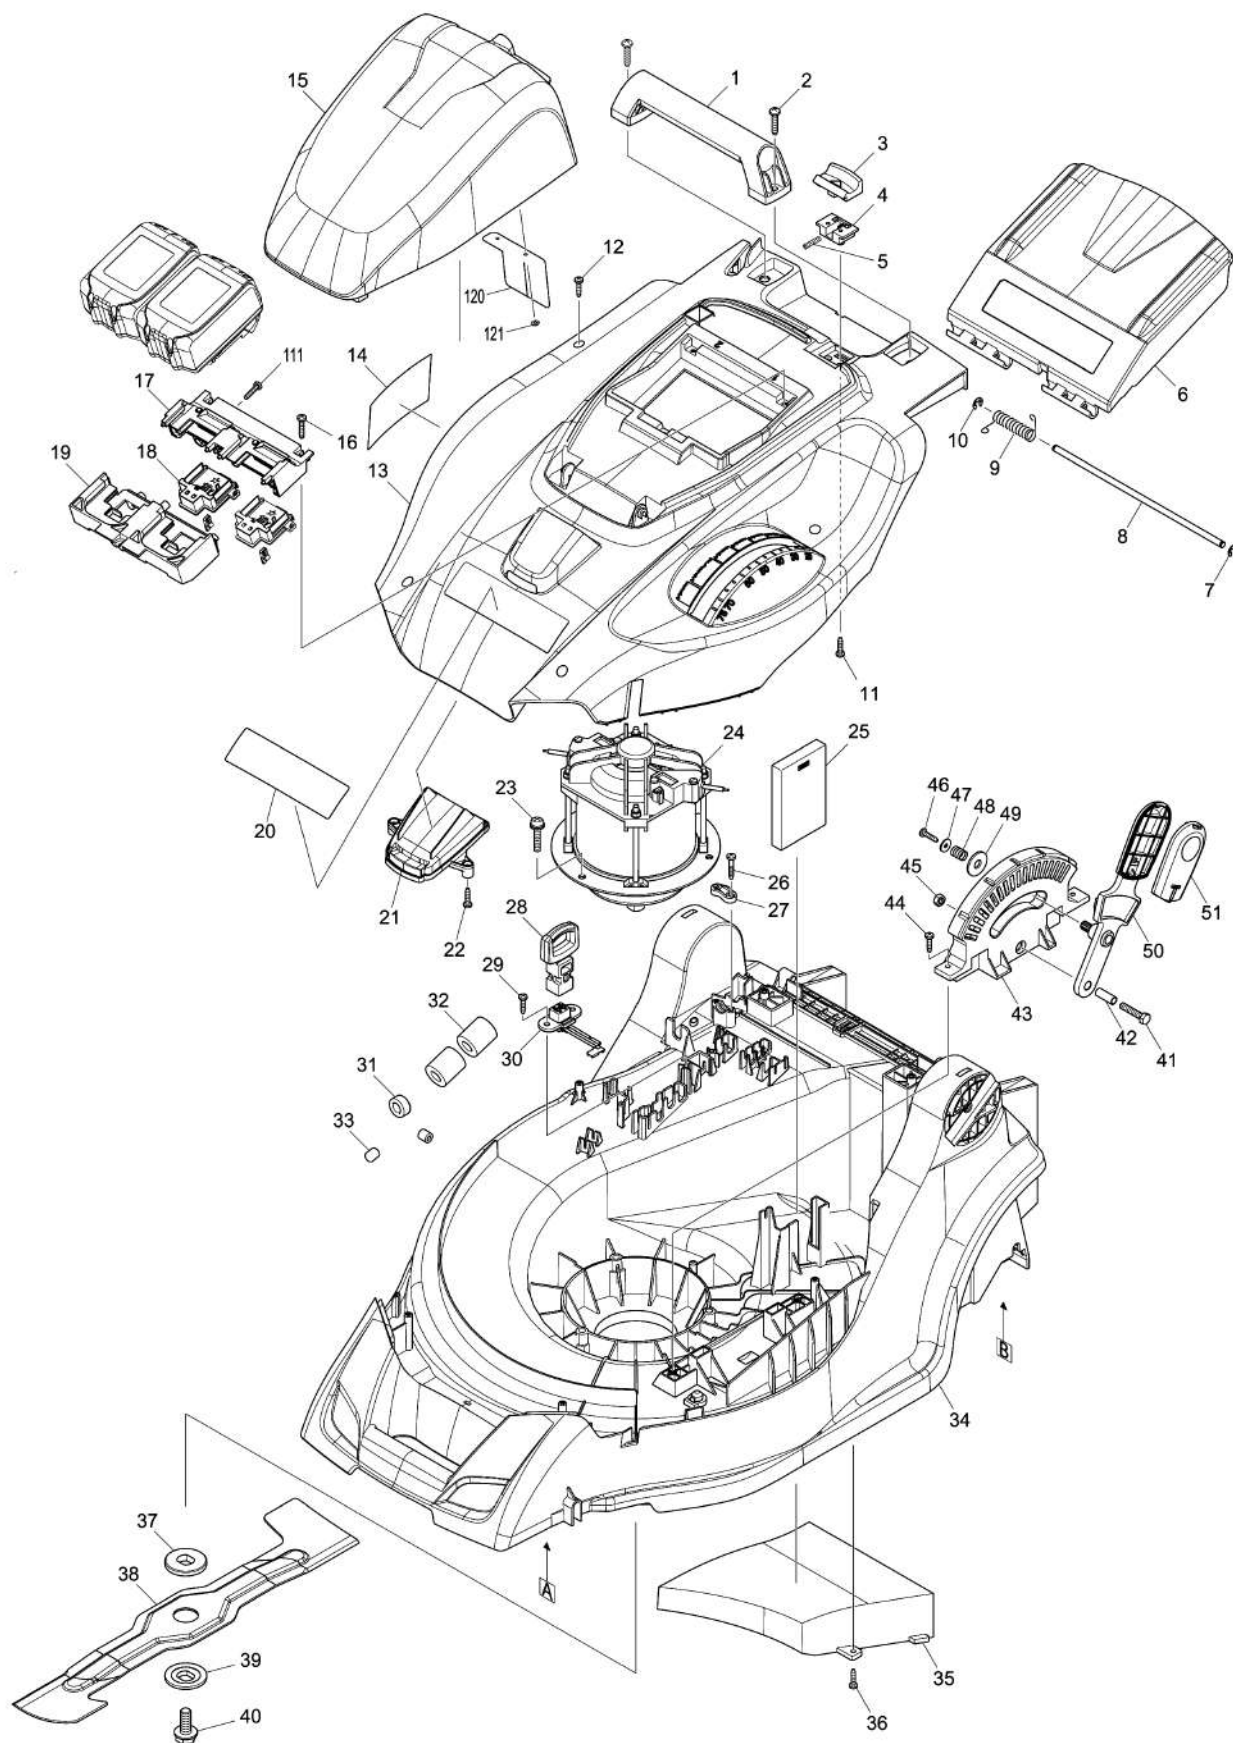

Model No.DLM431 430MM CORDLESS LAWN MOWER