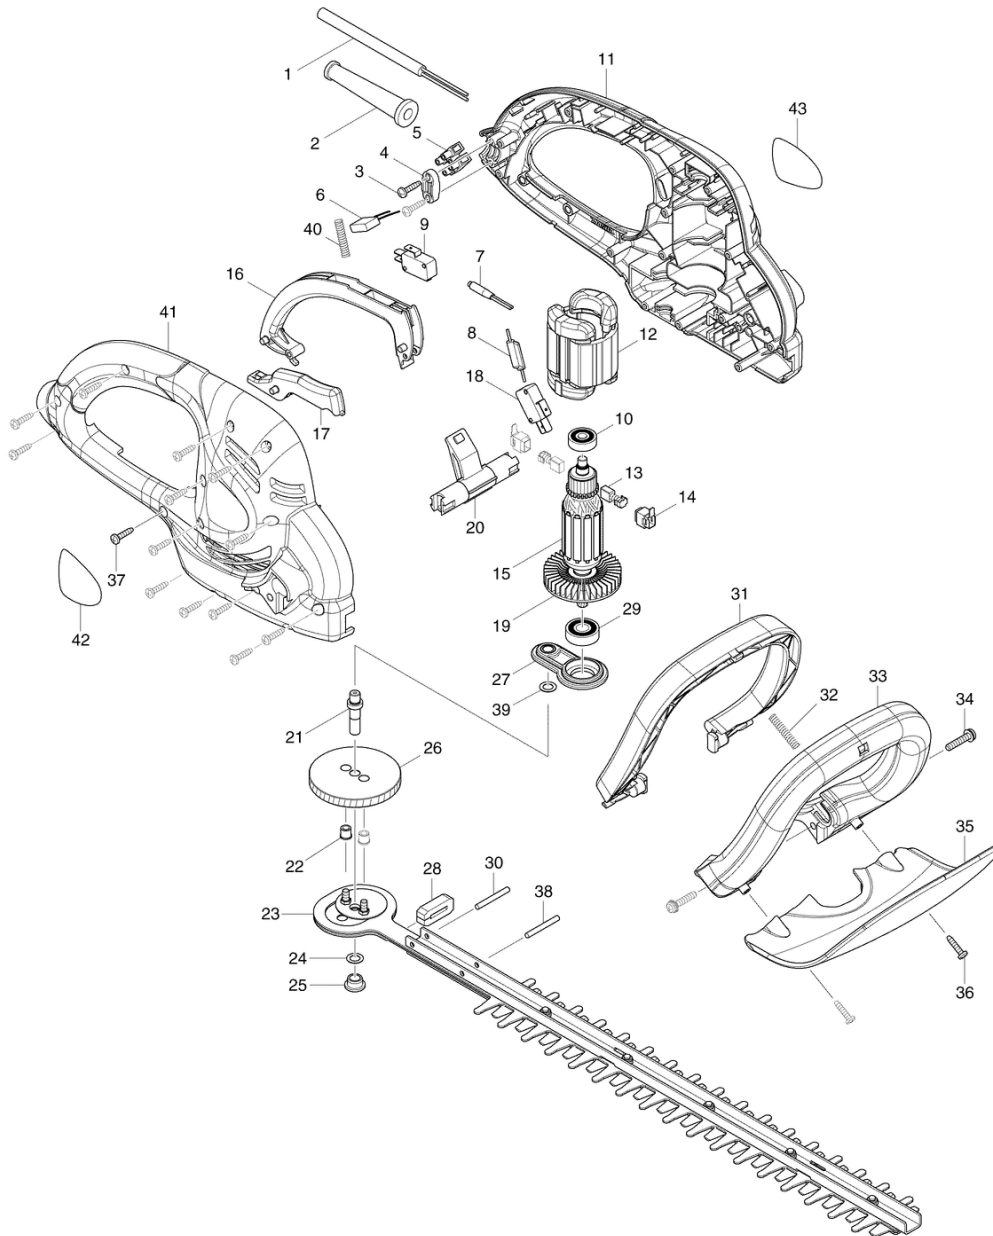

Makita Service Information / Model: UH4261