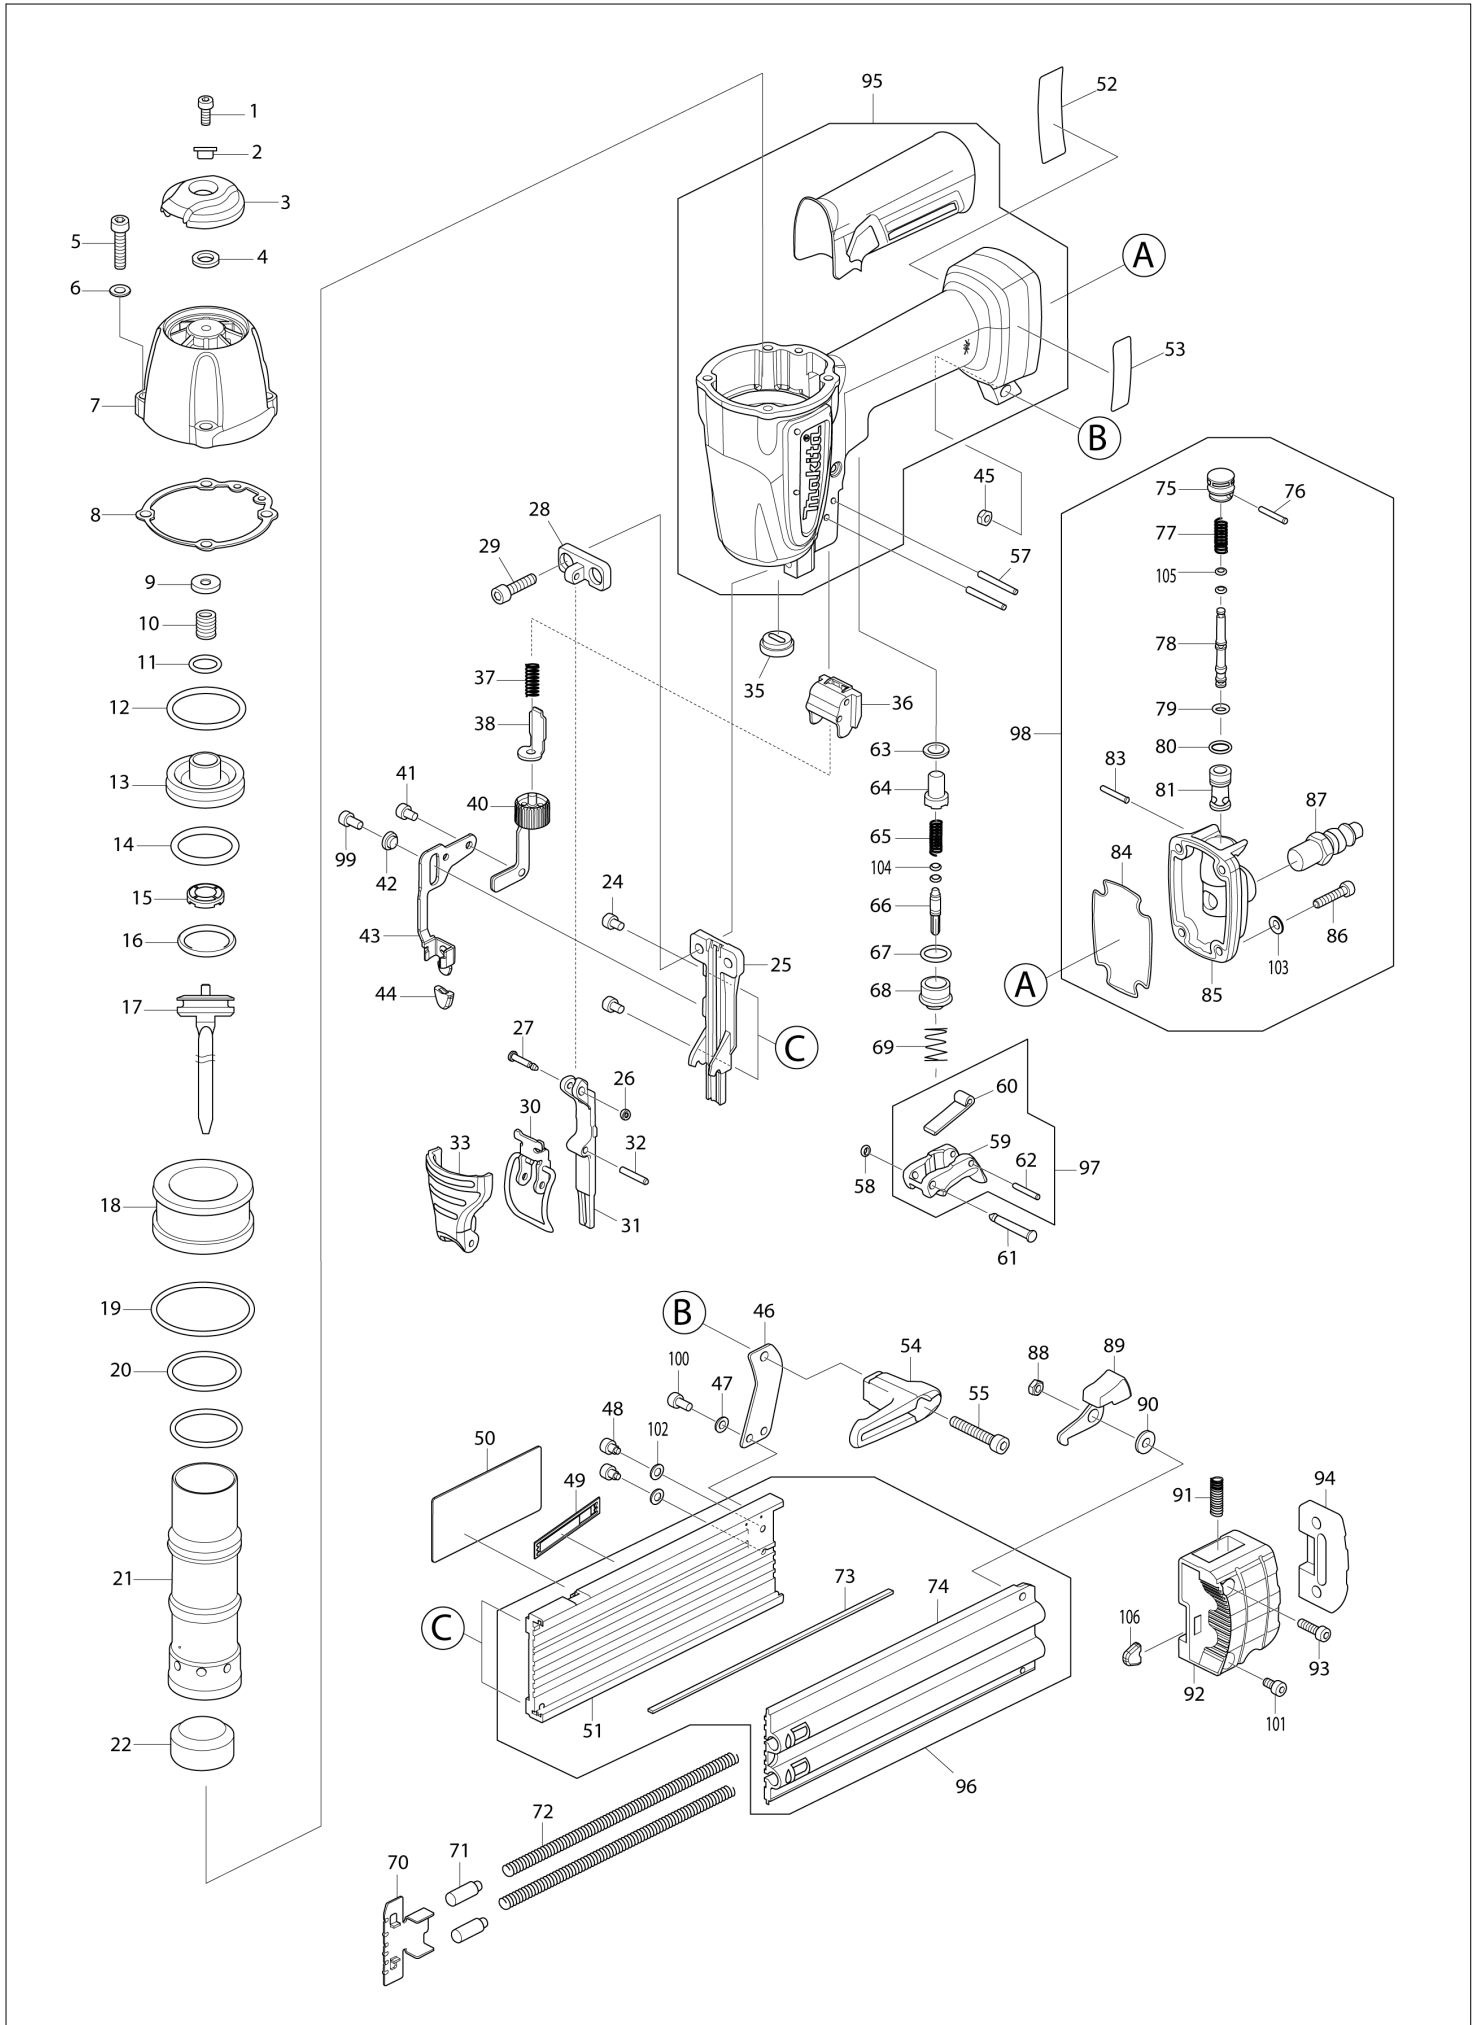

(MX) AF506 / PNEUMATIC BRAD NAILER

MX

MEXICO

AF506 / PNEUMATIC BRAD NAILER

Item	Sub	Parts No.	Parts Description	Qty	I/C	E/C No.	Close No.	Remark
001		HY00000001	HEX.SOCKET HEAD BOLT M4X10	1				
002		HY00000002	SLEEVE4	1				
003		HY00000508	EXHAUSTCOVER	1				
004		HY00000004	RUBBER WASHER 7	1				
005		HY00000049	HEX.SOCKET HEAD BOLT M5X22	4				
006		HY00000160	FLAT WASHER 5	4				
007		HY00000511	TOPCAP	1				
008		HY00000509	TOPCAPGASCKET	1				
009		HY00000008	CUSHION V	1				
010		HY00000629	COMPRESSIONSPRING7	1				
011		HY00000010	O-RING 12	1				
012		HY00000011	O-RING 33	1				
013		HY00000507	HEADVALVE	1				
014		HY00000408	ORING26.5	1				
015		HY00000014	CUSHION P	1				
016		HY00000400	ORING22.5	1				
017		HY00000911	DRIVER COMPLETE	1				
018		HY00000912	CYLINDER SEPARATER	1				
019		HY00000016	O-RING 46	1				
020		HY00000409	ORING30.5	2				
021		HY00000913	CYLINDER	1				
022		HY00000546	FRONTCUSHION	1				
024		HY00000074	HEX.SOCKET HEAD BOLT M4X8	2				
025		HY00000914	DRIVER GUIDE	1				
026		HY00000043	RUBBER RING 2	1				
027		HY00000915	COVER PLATE PIN	1				
028		HY00000916	PLATE	1				
029		HY00000005	HEX.SOCKET HEAD BOLT M5X20	2				
030		HY00000917	LATCH	1				
031		HY00000918	DOOR	1				
032		HY00000531	SPRINGPIN3-22	1				
033		HY00000919	LATCH COVER	1				
035		HY00000023	FRONT SEAL	1				
036		HY00000506	HOLDER	1				
037		HY00000421	COMPRESSIONSPRING5	1				
038		HY00000444	UPPERYOKE	1				
040		HY00000950	CONTACT ARM COMPLETE	1				
041		HY00000649	HEX.SOCKETHEADBOLTM4X4	1				
042		HY00000633	BUSH	1				
043		HY00000923	CONTACT TOP	1				
044		HY00000378	NOSE ADAPTER (2PCS)	1				
	D10		INC. 106					
045		HY00000924	HEX. LOCK NUT M5	1				
046		HY00000925	JOINT	1				
047		HY00000070	FLAT WASHER4	2				
048		HY00000926	HEX. SOCKET HEAD BOLT M4X6	2				
049		HY00000927	SENSORMATIC CHIP	1				
050		HY00000928	CAUTION LABEL1	1				
051		HY00000929	MAGAZINE	1				
052		HY00000930	AF506 NAME PLATE	1				
053		HY00000931	CAUTION LABEL2	1				
054		HY00000062	HOOK	1				
055		HY00000156	HEX.SOCKET HEAD BOLT M5X25	1				
057		HY00000024	SPRING PIN 3-26	2				
058		HY00000037	O-RING 3	1				
059		HY00000436	TRIGGER	1				
060		HY00000932	IDLER	1				
061		HY00000933	PIN4	1				
062		HY00000114	SPRING PIN 2.5-16	1				
063		HY00000033	RUBBER RING 8	1				
064		HY00000034	TRIGGER VALVE GUIDE	1				
065		HY00000035	COMPRESSION SPRING 4	1				
066		HY00000934	TRIGGER VALVE STEM	1				
067		HY00000039	O-RING 11	1				
068		HY00000038	TRIGGER VALVE CASE	1				

Interchange
O : Yes
X : No
< : the new part can be substituted for the current.
> : the current part can be substituted for the new.
S : Interchangeable as a set.