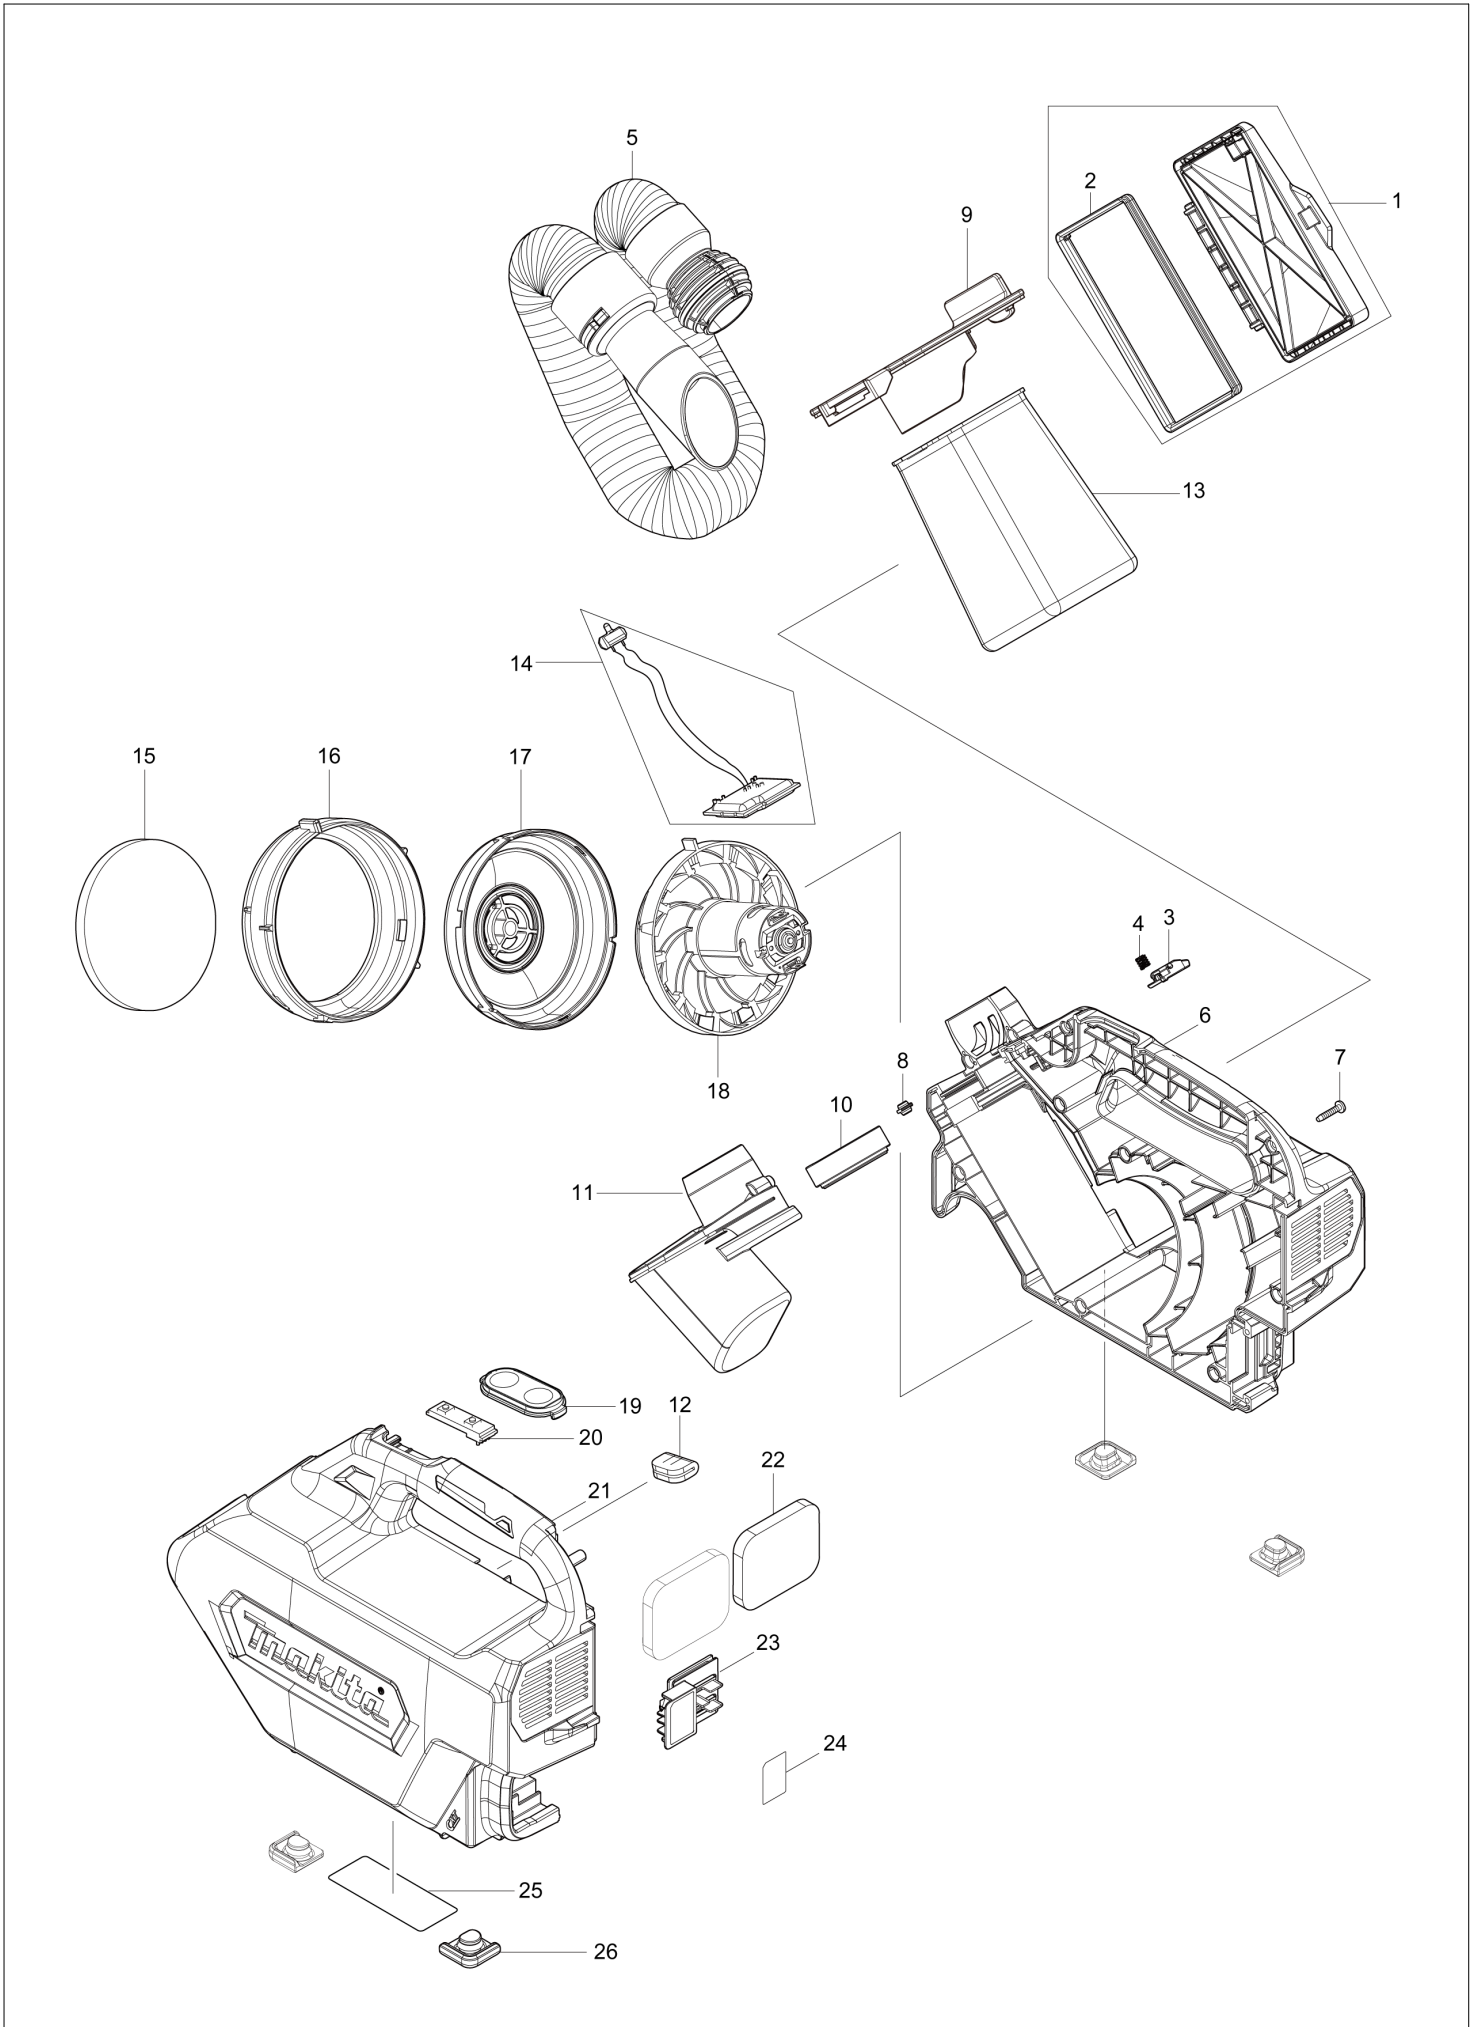

MX

MEXICO

Diagram / Parts List

CL121D

CORDLESS CLEANER

(MX) CL121D / CORDLESS CLEANER

MX	MEXICO
-----------	---------------

CL121D / CORDLESS CLEANER

Item	Sub	Parts No.	Parts Description	Qty	I/C	E/C No.	Close No.	Remark
001		136100-1	DUST BOX COVER ASS'Y	1				
	D10		INC. 2					
002		422433-3	SEAL	1				
003		459050-6	STOPPER PLATE	1				
004		232485-4	COMPRESSION SPRING 5	1				
005		140H92-6	HOSE COMPLETE	1				
	C10	140J50-4	HOSE JOINT COMPLETE	1			Y07917	
	C20	459042-5	STRAIGHT PIPE	1				
	C30	459043-3	SLEEVE	1			Y07917	
	C40	459044-1	STOPPER	1				
006		183L86-2	HOUSING SET	1				
	D10		INC. 1,3,4,12,21,26					
007		266429-2	TAPPING SCREW 3X16	10				
008		450522-4	LENS	1				
009		143677-9	VALVE STAY COMPLETE	1				
010		422434-1	PACKING	1				
011		459048-3	HOSE JOINT HOLDER	1				
012		424246-8	SPONGE SHEET	1				
013		166084-9	DUST BAG	1				
014		632N32-9	CONTROLLER UNIT	1				
015		422440-6	SPONGE SHEET 90	1				
016		422421-0	RUBBER RING	1				
017		459035-2	FAN COVER	1				
018		127236-7	MOTOR ASSEMBLY	1				
019		144096-2	SWITCH PLATE COMPLETE	1				
	C10	810P35-7	SWITCH LABEL	1				
020		631973-2	SWITCH UNIT	1				
021		183L86-2	HOUSING SET	1				
	D10		INC. 1,3,4,6,12,26					
022		422439-1	SPONGE SHEET 47-57	2				
023		644813-5	TERMINAL	1				
024		855M51-4	CL121D SERIAL NO. LABEL	1				
025		855M45-9	CL121D NAME PLATE	1				
026		422435-9	FOOT	4				
A01		140H94-2	SOFT BRUSH 360 COMPLETE	1				
A02		140H95-0	SEAT NOZZLE 120 COMPLETE	1				
A03		140J64-3	BLOWER NOZZLE COMPLETE	1				
A04		162544-9	SHOULDER BELT	1				
A05		194566-1	PAPER FILTER SET (5PCS/SET)	1				
A06		422437-5	RUBBER NOZZLE 330	1				
A07		459056-4	MAT NOZZLE 120	1				
A08B		832188-6	TOOL BAG	1				
A12B		456128-6	BATTERY COVER	1				
A13B		***DC10WD	DC10WD BATTERY CHARGER	1				
	D10		COMPO-PARTS					
A14B		197414-3	BATTERY BL1021B SET	1				