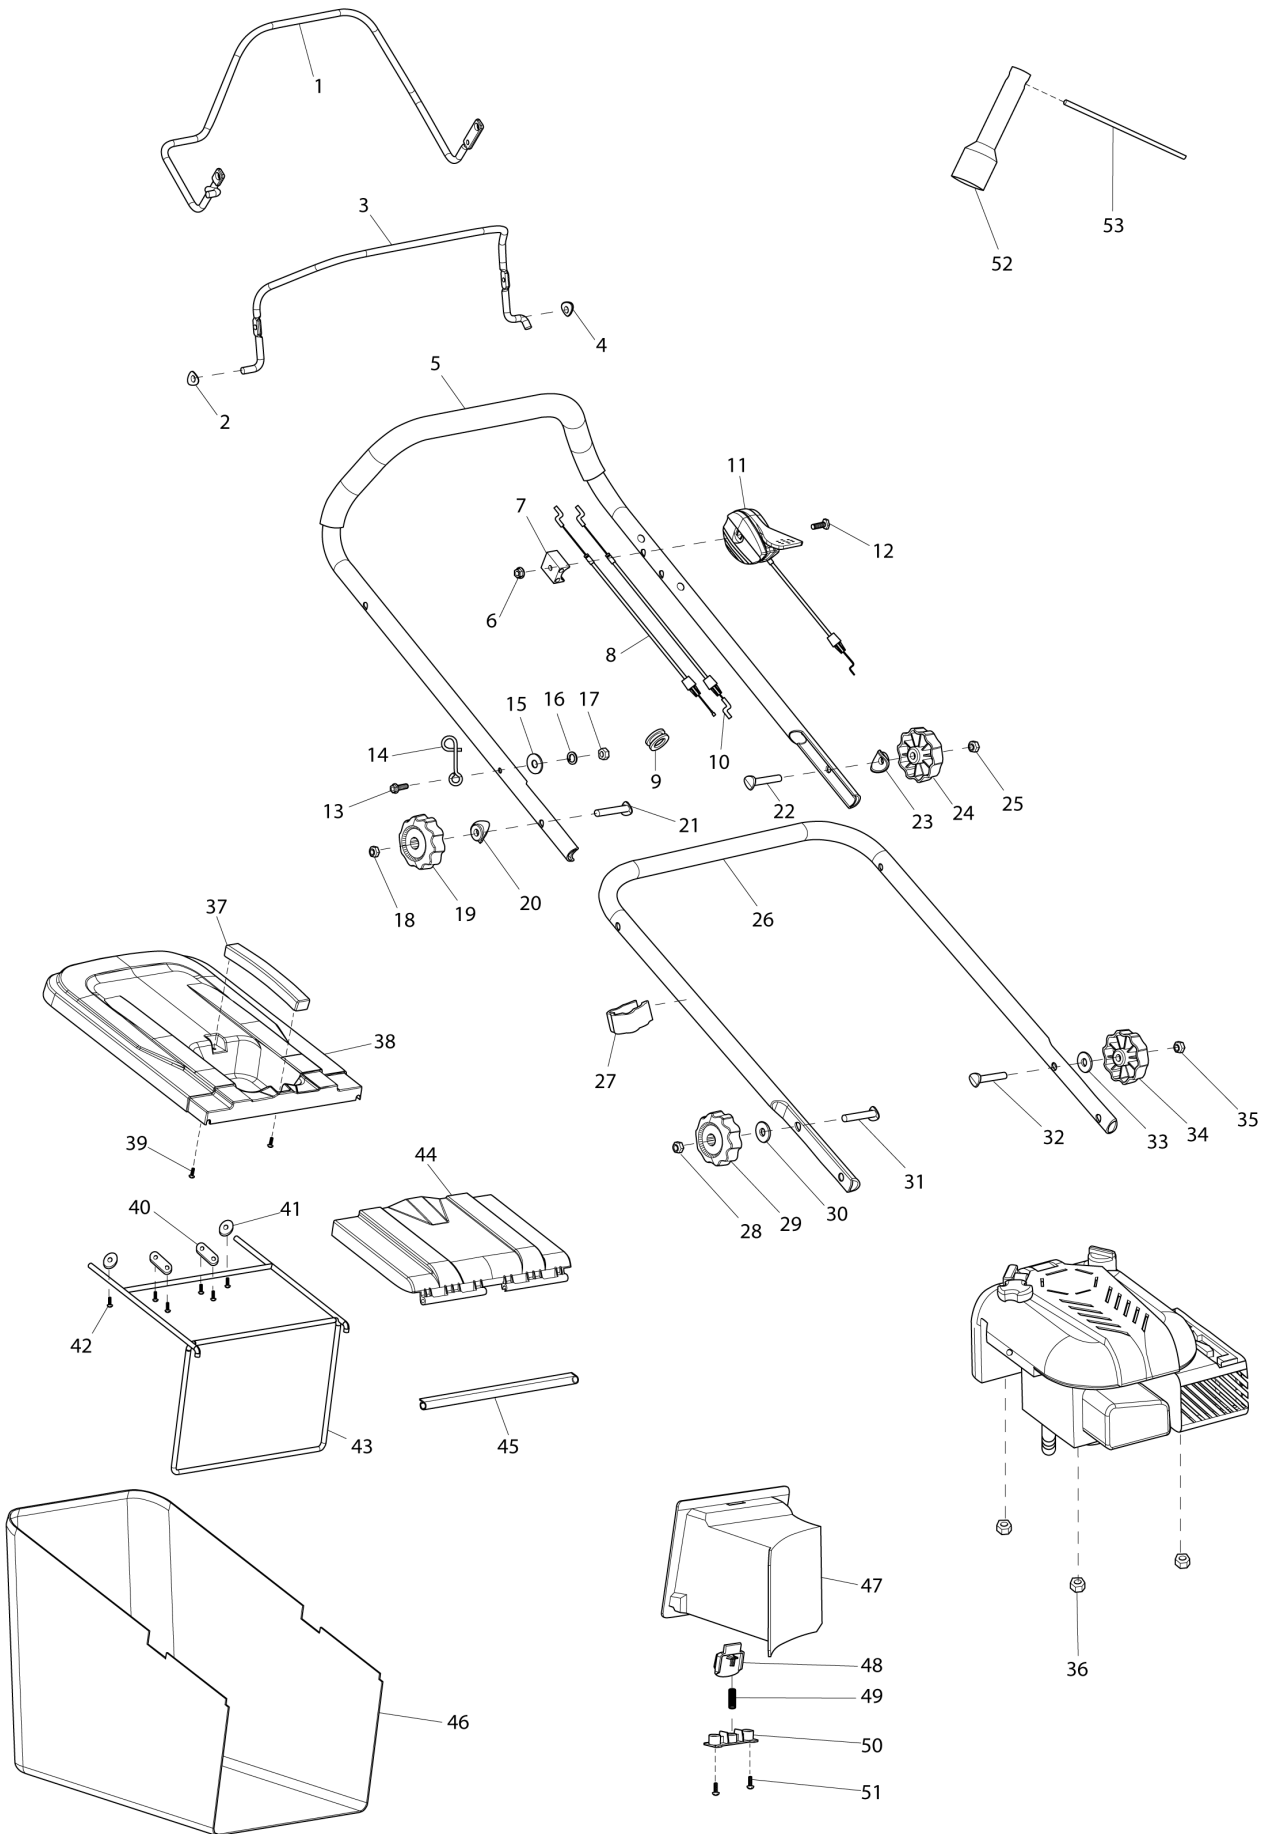

(MX) PLM4621N2 / PETROL LAWN MOWER