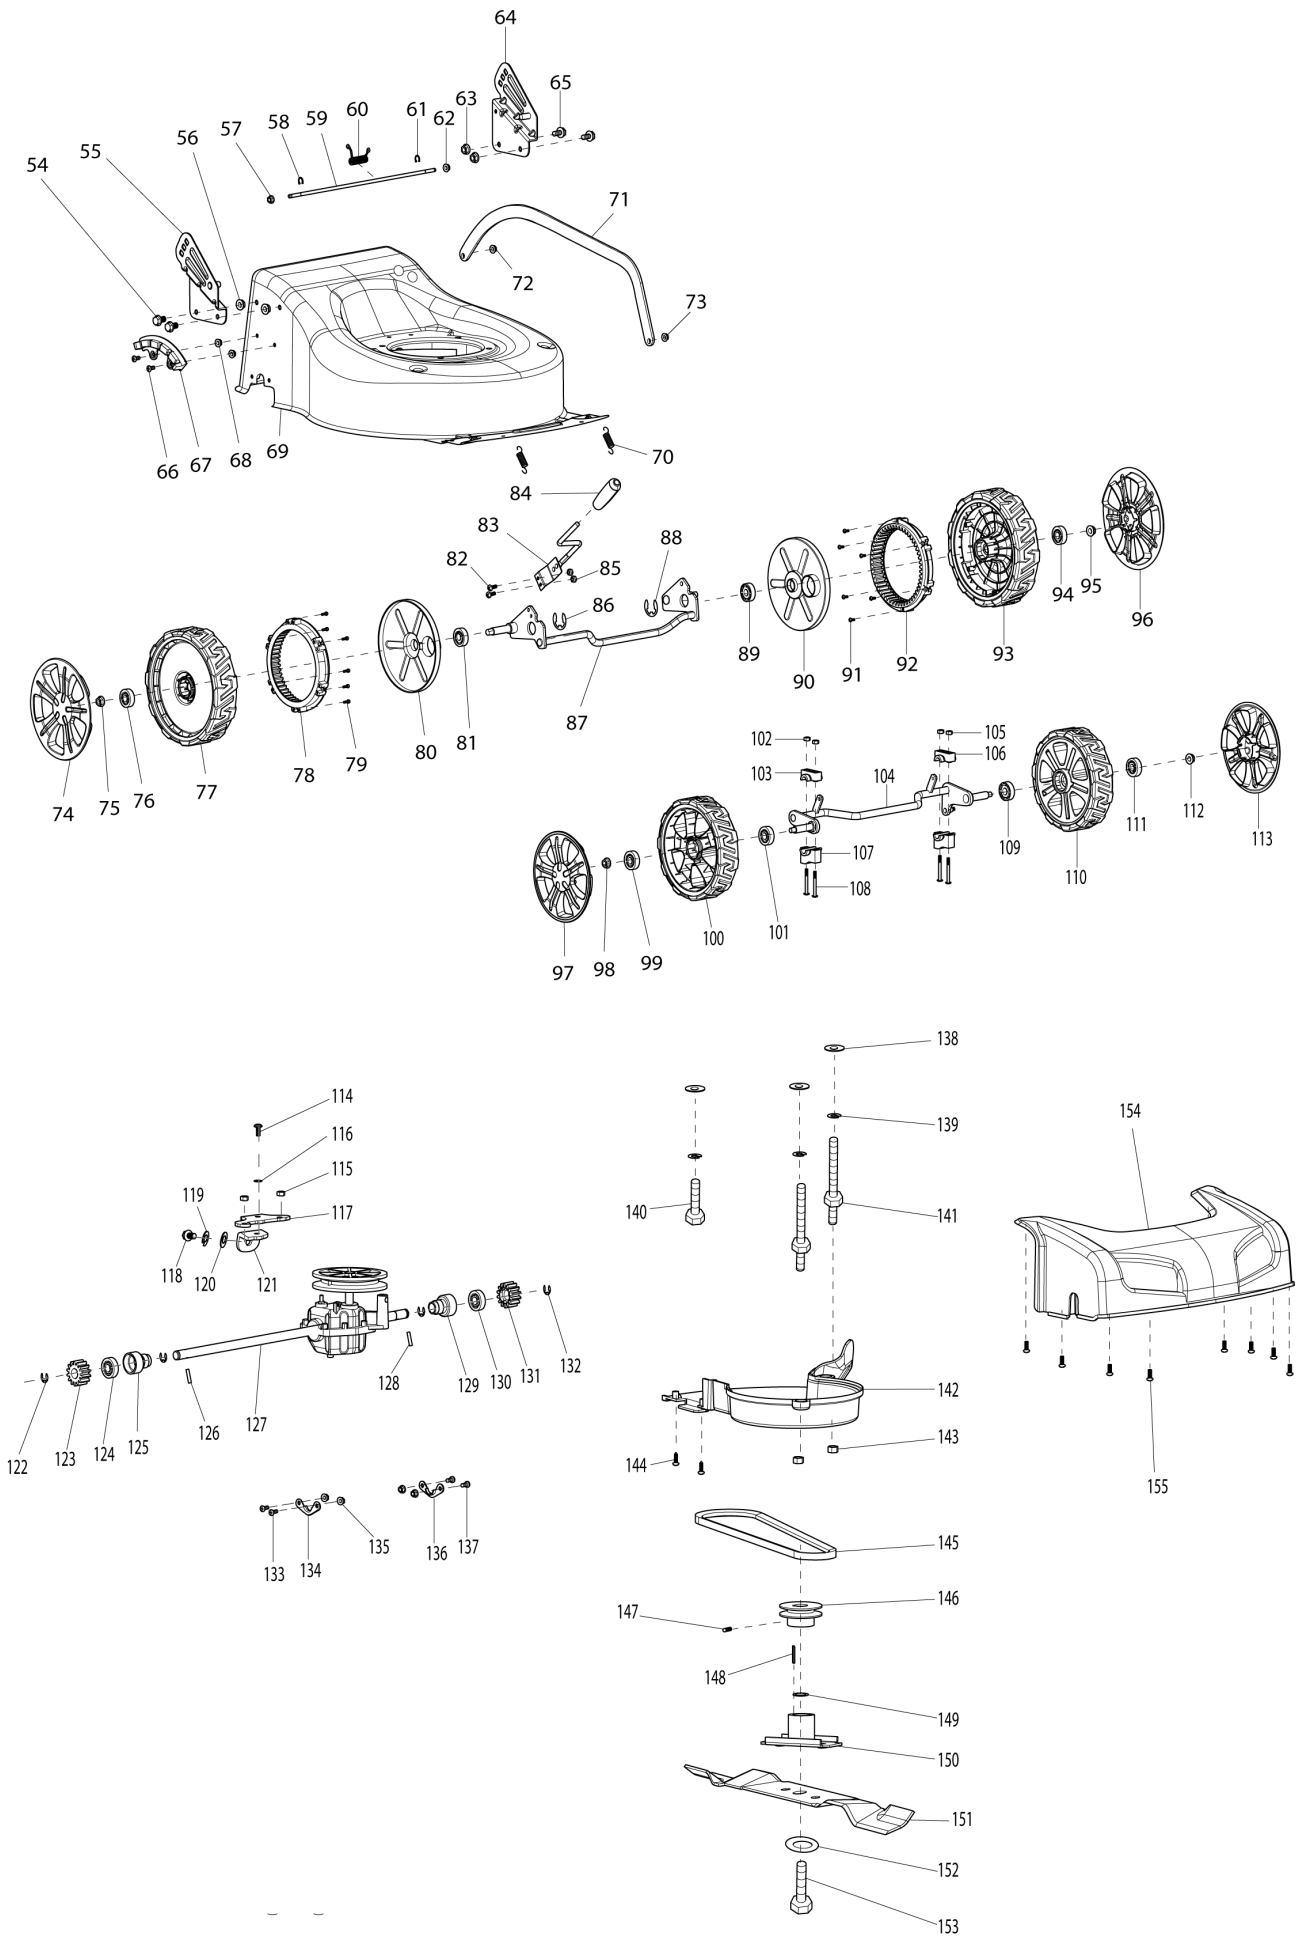

MX

MEXICO

Diagram / Parts List

PLM4621N2

PETROL LAWN MOWER

(MX) PLM4621N2 / PETROL LAWN MOWER

(MX) PLM4621N2 / PETROL LAWN MOWER

MX