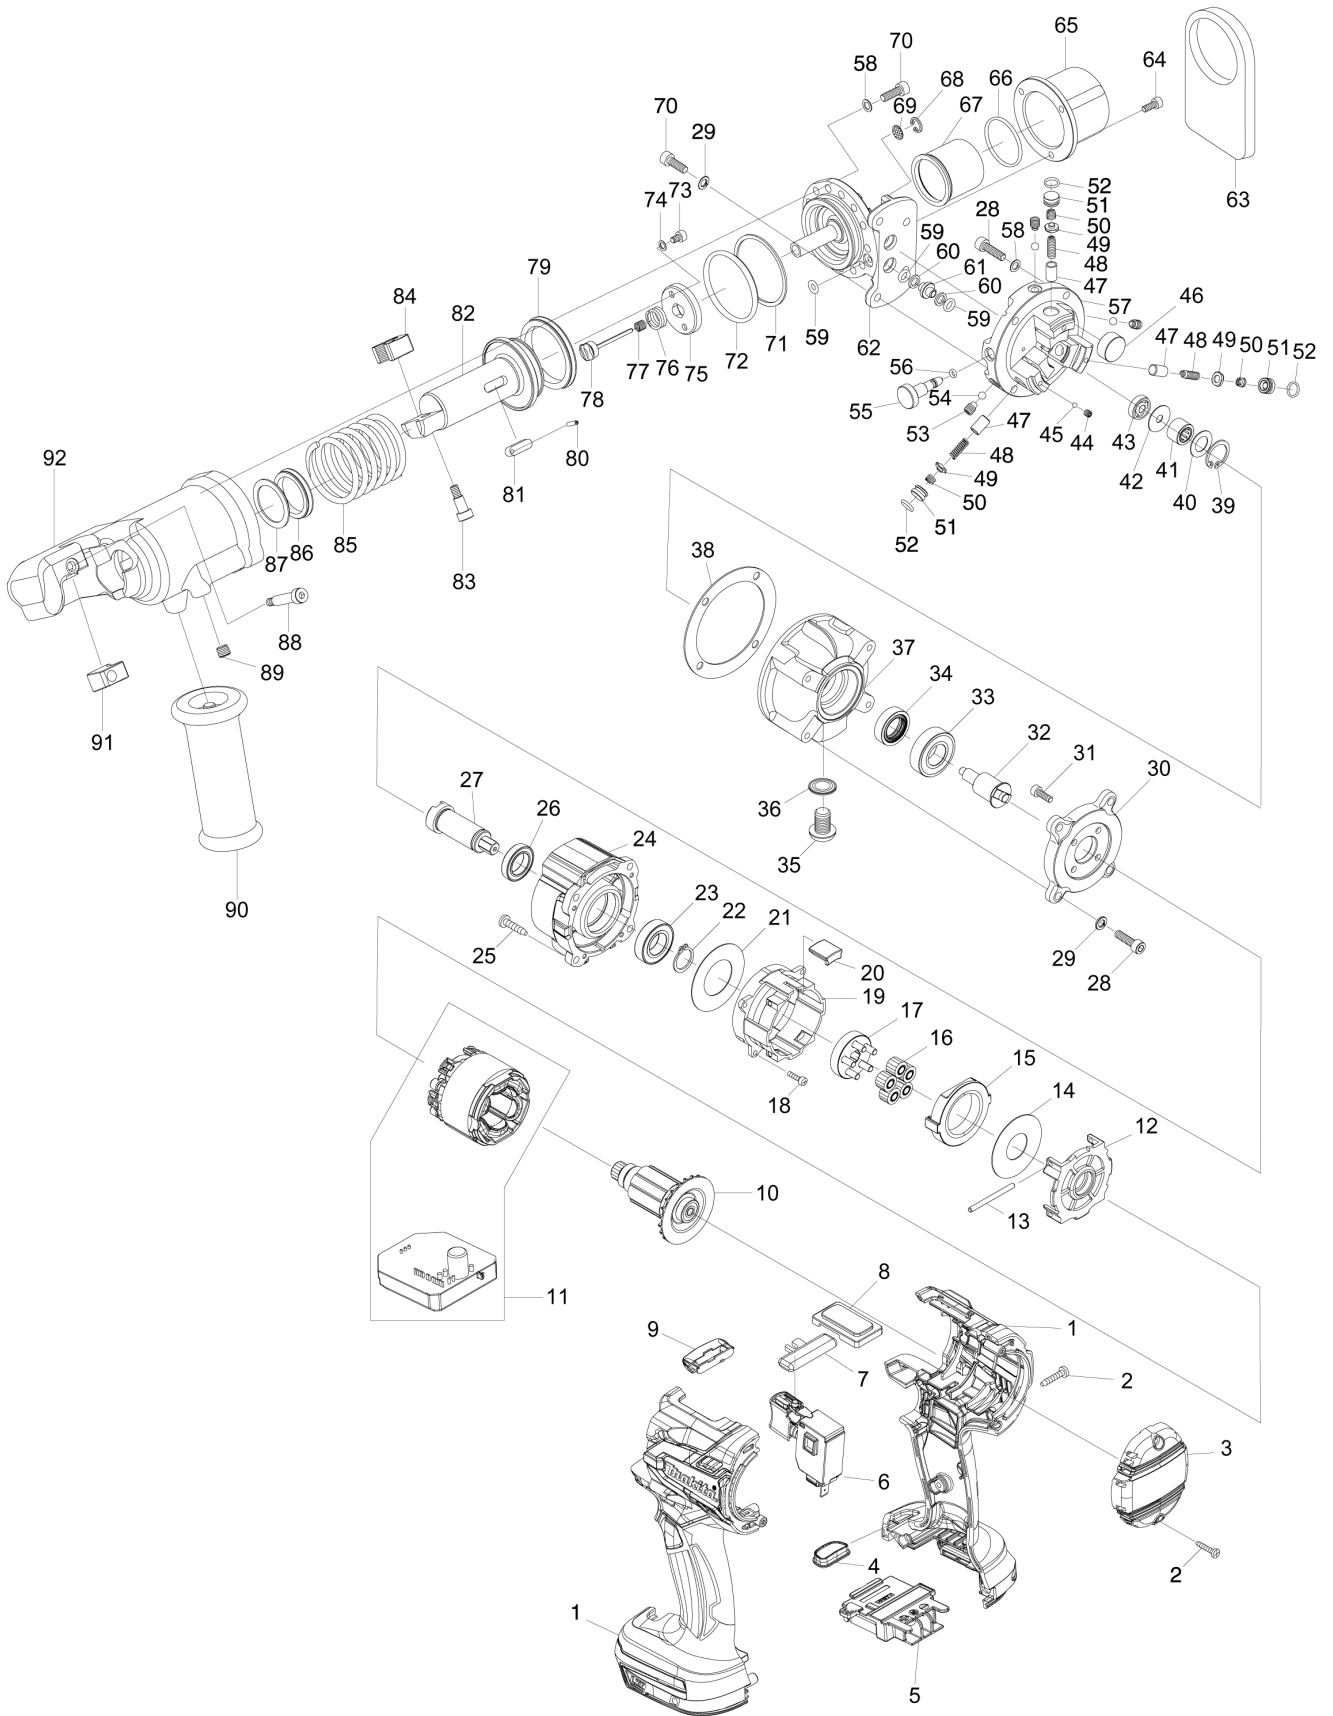

MX

MEXICO

Diagram / Parts List

DSC121

CORDLESS THREADED ROD CUTTER

(MX) DSC121 / CORDLESS THREADED ROD CUTTER

MX

MEXICO