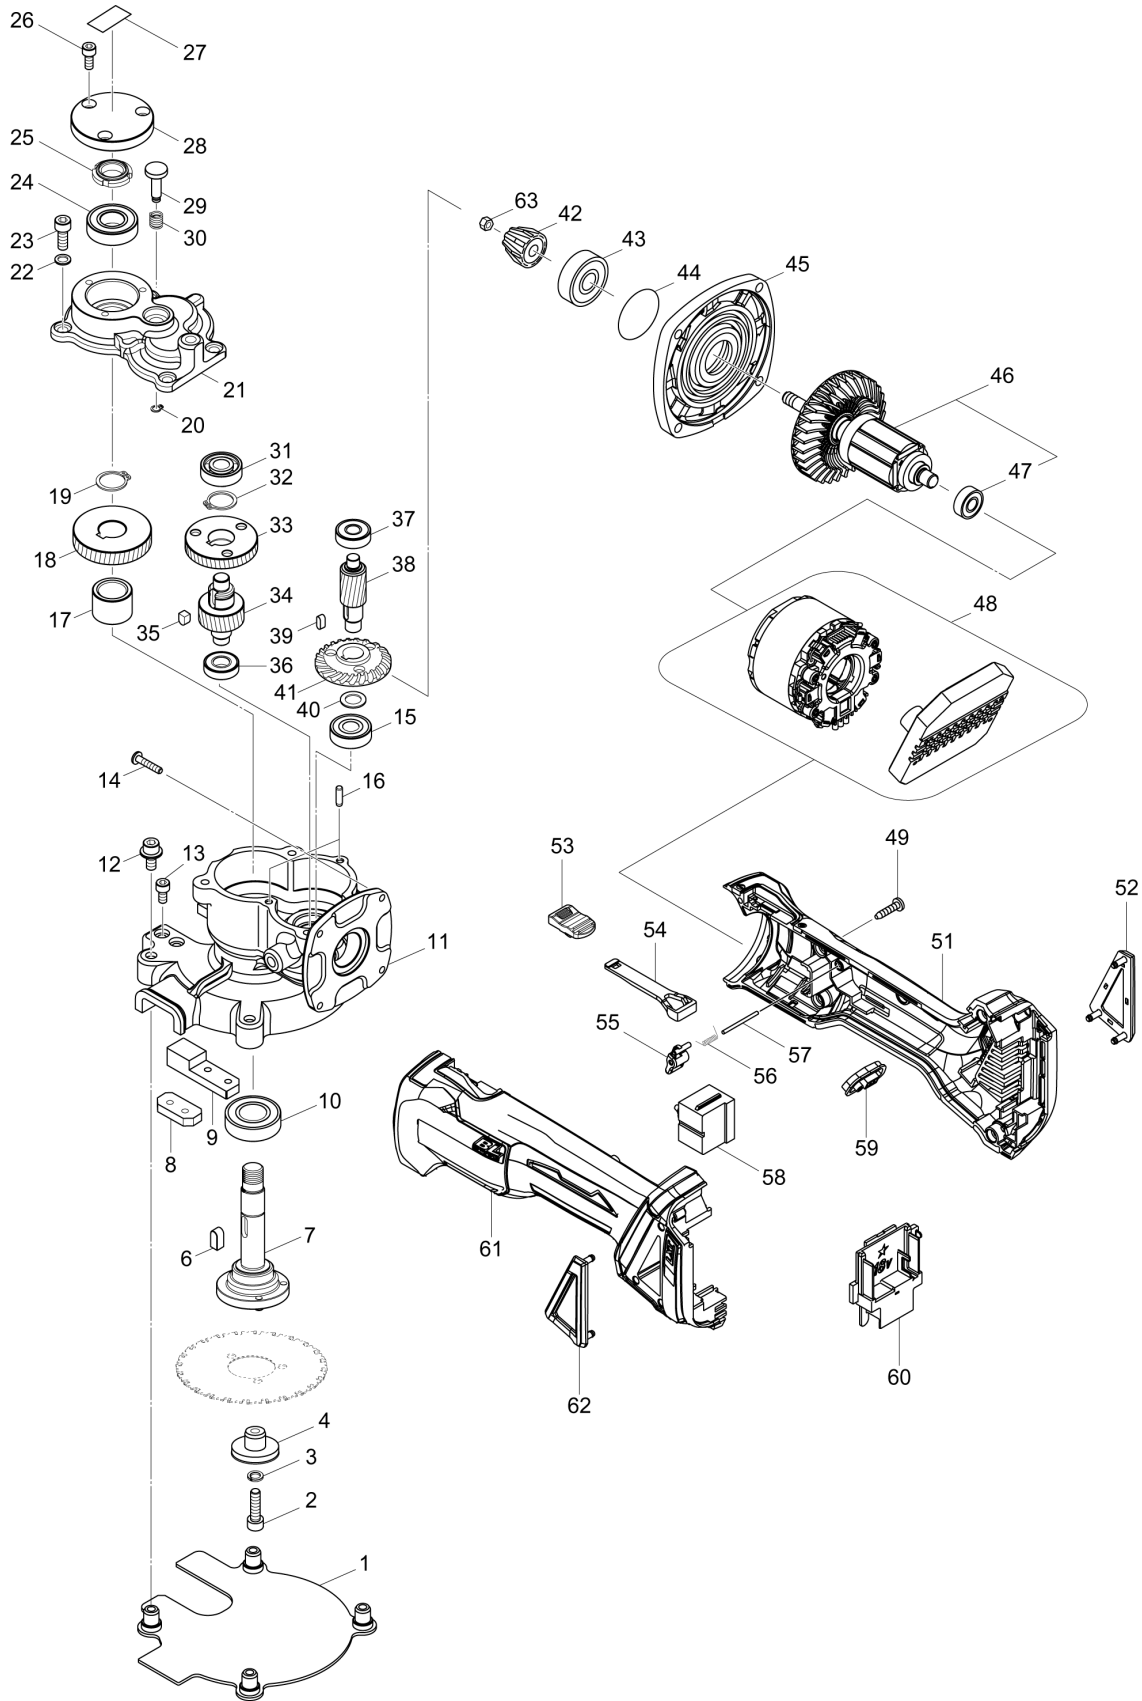

MX

MEXICO

Diagram / Parts List

DSC251

CORDLESS STEEL ROD CUTTER

(MX) DSC251 / CORDLESS STEEL ROD CUTTER

MX

MEXICO