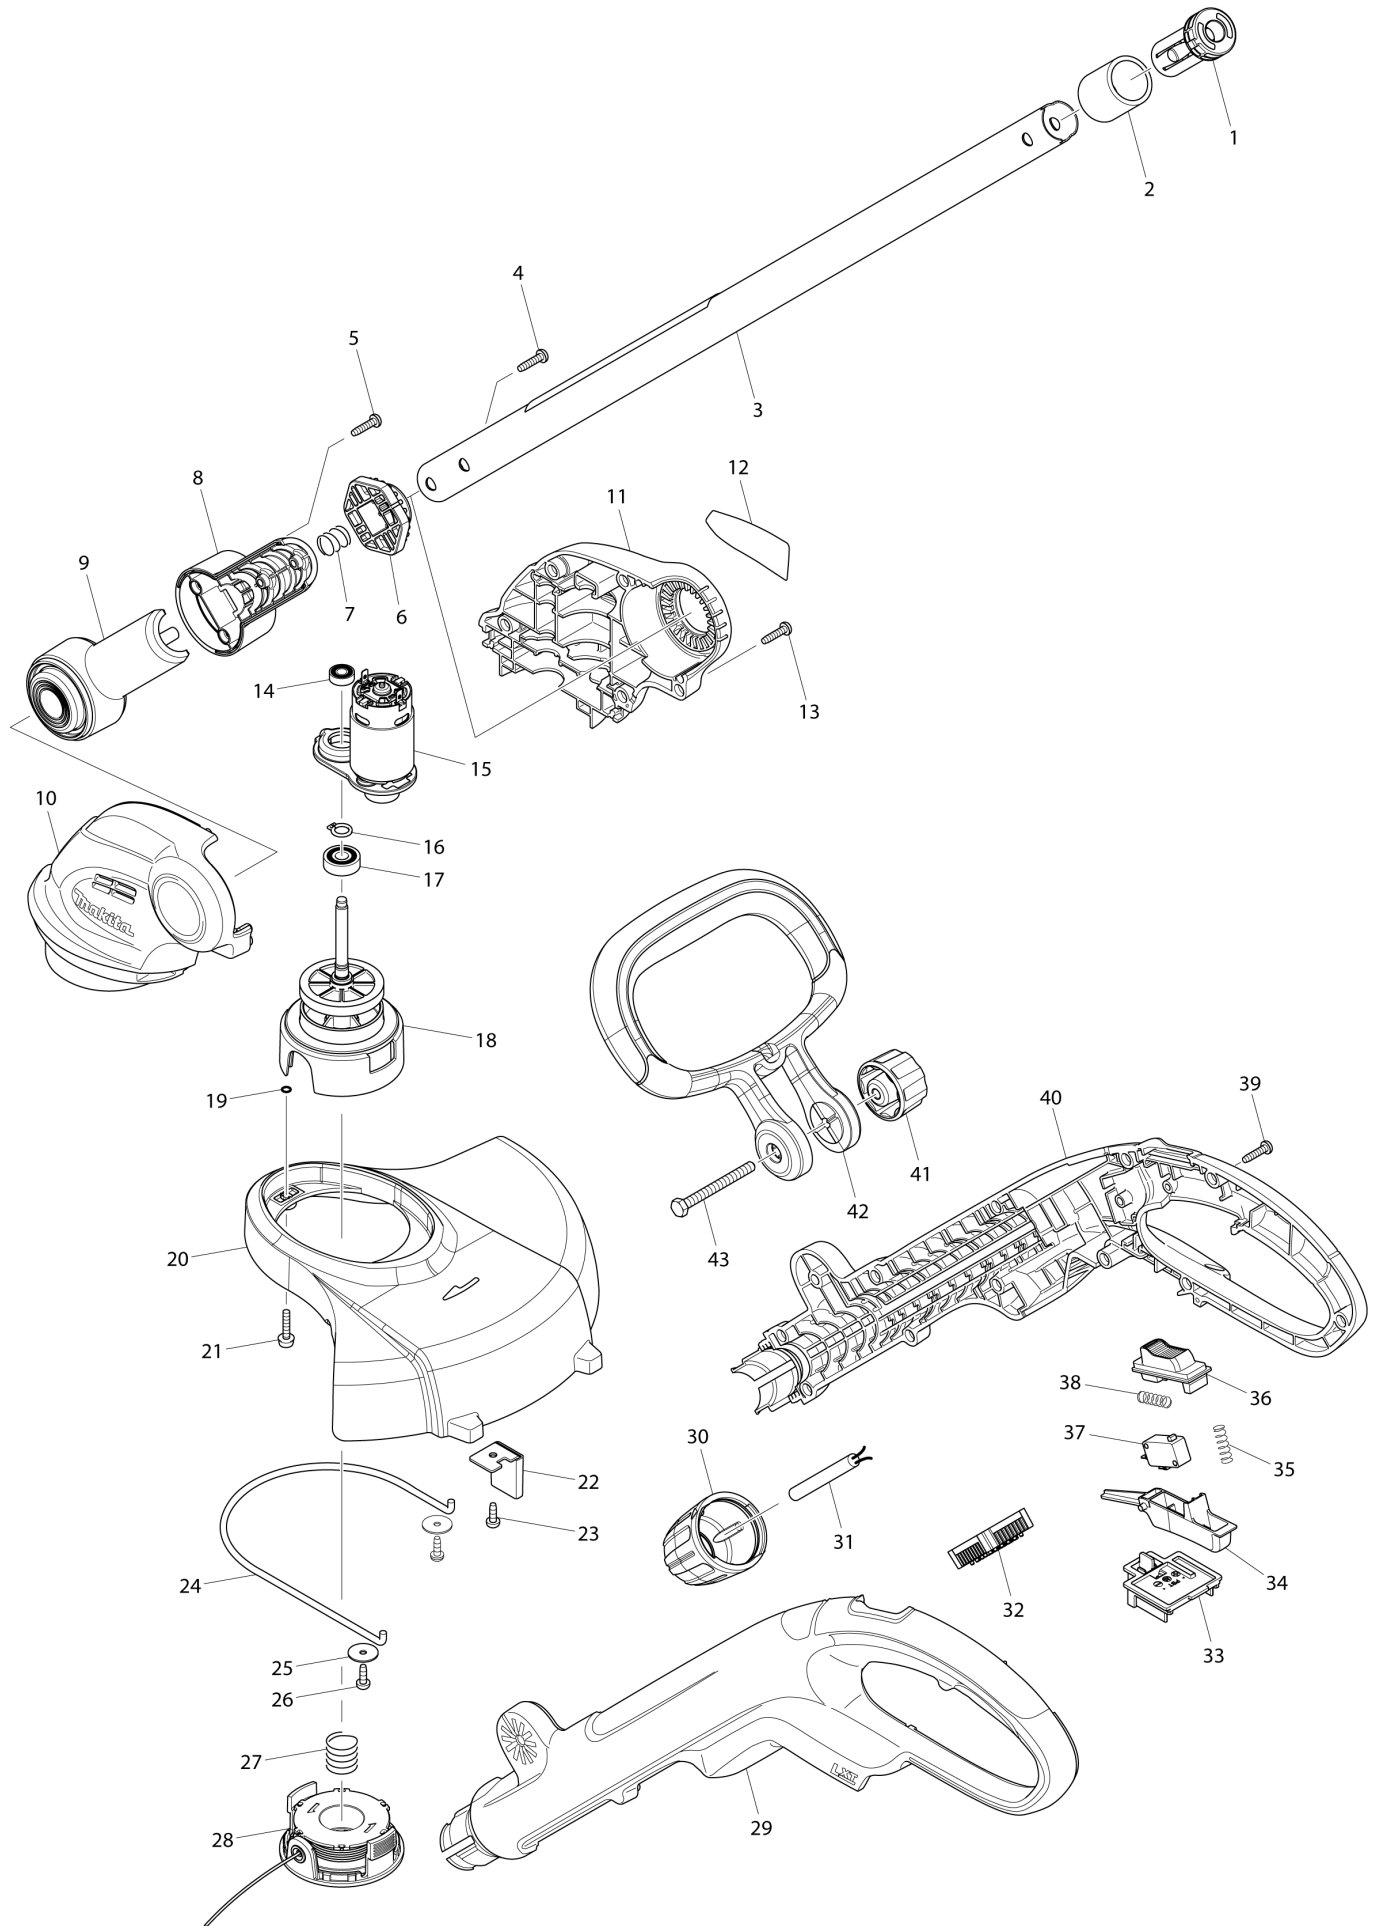

(MX) DUR181 / 260MM CORDLESS STRING TRIMMER

MX

MEXICO

DUR181 / 260MM CORDLESS STRING TRIMMER

Item	Sub	Parts No.	Parts Description	Qty	I/C	E/C No.	Close No.	Remark
001		453357-2	PIPE CAP	1				
002		422089-2	RUBBER SLEEVE 25	1				
003		331978-9	PIPE 25	1				
004		265995-6	TAPPING SCREW 4X18	2				
005		265995-6	TAPPING SCREW 4X18	2				
006		451896-6	LOCK OFF BUTTON B	1				
007		231113-8	COMPRESSION SPRING 12	1				
008		188870-8	PIPE HOLDER SET	1				
	D10		INC. 9					
009		188870-8	PIPE HOLDER SET	1				
	D10		INC. 8					
010		187413-3	MOTOR HOUSING SET	1			DC610	
	C10	263002-9	RUBBER PIN 4	2			DC610	
	C20	263005-3	RUBBER PIN 6	2			DC610	
	C30	931102-0	HEX. NUT M4	2			DC610	
	D10		INC. 11				DC610	
010-1		187413-3	MOTOR HOUSING SET	1	O	DC610		
	C10	263002-9	RUBBER PIN 4	2		DC610		
	C20	263005-3	RUBBER PIN 6	2		DC610		
	C30	931102-0	HEX. NUT M4	2		DC610		
	D10		INC. 11			DC610		
011		187413-3	MOTOR HOUSING SET	1			DC610	
	C10	263002-9	RUBBER PIN 4	2			DC610	
	C20	263005-3	RUBBER PIN 6	2			DC610	
	C30	931102-0	HEX. NUT M4	2			DC610	
	D10		INC. 10				DC610	
011-1		187413-3	MOTOR HOUSING SET	1	O	DC610		
	C10	263002-9	RUBBER PIN 4	2		DC610		
	C20	263005-3	RUBBER PIN 6	2		DC610		
	C30	931102-0	HEX. NUT M4	2		DC610		
	D10		INC. 10			DC610		
012		815V40-5	DUR181 NAME PLATE	1				
013		265995-6	TAPPING SCREW 4X18	5				
014		210006-2	BALL BEARING 696ZZ	1				
015		629932-8	DC MOTOR	1				
016		961004-6	RETAINING RING (EXT) S-8	1				
017		211032-4	BALL BEARING 608ZZ	1			DF536	
017-1		210191-1	BALL BEARING 608ZZ	1	O	DF536		
018		141338-5	GEAR SHAFT COMPLETE	1				
	C10	227283-9	SPUR GEAR 48	1				
	C20	266744-4	+ PAN HEAD SCREW M4X8	1				
	C30	326159-8	GEAR SHAFT	1				
	C40	453360-3	SPOOL HOLDER	1				
019		213023-1	O RING 4	2				
020		453353-0	SAFETY COVER	1				
021		911139-3	PAN HEAD SCREW M4X20 WG	2				
022		123169-4	CORD CUTTER ASSEMBLY	1				
023		266020-6	TAPPING SCREW 4X12	1				
024		326128-9	WIRE GUARD	1				
025		267071-2	FLAT WASHER 4	2				
026		266020-6	TAPPING SCREW 4X12	2				
027		231352-0	COMPRESSION SPRING 17	1				
028		195858-1	SPOOL SET	1				
029		187416-7	HANDLE SET	1				
	C10	263005-3	RUBBER PIN 6	2				
	D10		INC. 40					
030		453344-1	LOCK SLEEVE	1				
031		699058-0	POWER SUPPLY CORD UNIT	1			D9621	
031-1		660260-2	POWER SUPPLY CORD #16-2-0.2	1	O	D9621		
032		620112-9	CONTROLLER	1				
033		643852-2	TERMINAL	1				
034		453338-6	SWITCH LEVER	1				
035		233068-3	COMPRESSION SPRING 6	1				
036		453339-4	LOCK OFF LEVER	1				
037		651891-8	SWITCH V-15-3A6	1				

C:DUR181RF(L)

Interchange

O : Yes

X : No

< : the new part can be substituted for the current.

> : the current part can be substituted for the new.

S : Interchangeable as a set.