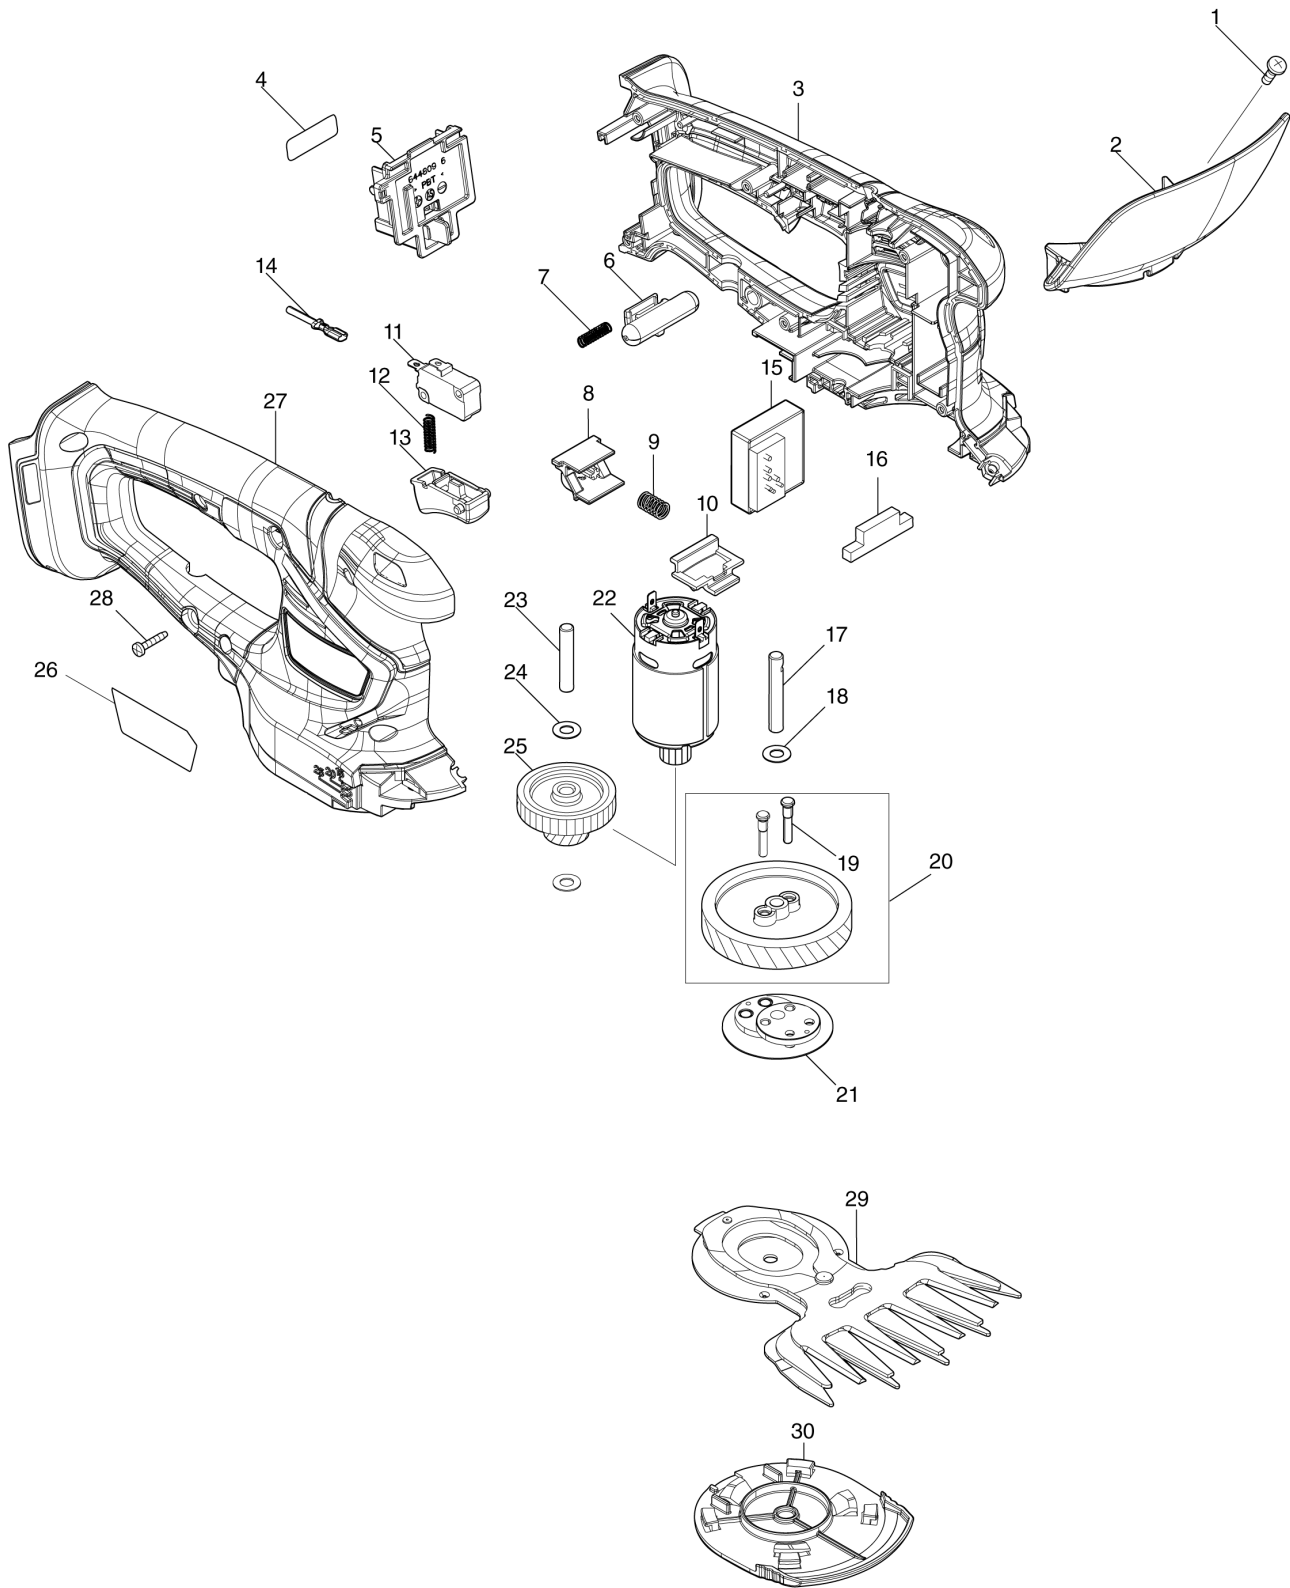

(ES) DUM111 / 110MM CORDLESS GRASS SHEAR

ES

SPAIN

DUM111 / 110MM CORDLESS GRASS SHEAR

Item	Sub	Parts No.	Parts Description	Qty	I/C	E/C No.	Close No.	Remark
001		915116-7	BINDING HEAD SCREW M4X12	1				
002		141C31-9	PROTECTOR COMPLETE	1			Y08461	
	C10	8030K3-8	CAUTION LABEL	1			Y08461	
002-1		140V97-0	PROTECTOR COMPLETE	1	<	Y08461		
	C10	819948-3	CAUTION LABEL	1		Y08461		
003		183G03-2	HOUSING SET	1			DB439	
	C10	931102-0	HEX. NUT M4	1			DB439	
	C20	346275-0	PLATE	2			DB439	
	C30	263005-3	RUBBER PIN 6	2			DB439	
	D10		INC. 27				DB439	
003-1		183U53-1	HOUSING SET	1	S	DB439		
	C10	931102-0	HEX. NUT M4	1		DB439		
	C20	346275-0	PLATE	2		DB439		
	C30	263005-3	RUBBER PIN 6	2		DB439		
	D10		INC. 27			DB439		
004		811957-8	DUM111 SERIAL NO. LABEL	1				
005		644809-6	TERMINAL	1			D8745	
005-1		643852-2	TERMINAL	1	<	D8745		
006		452438-9	LOCK OFF BUTTON	1			DB439	
006-1		413A16-6	LOCK OFF BUTTON	1	S	DB439		
007		231473-8	COMPRESSION SPRING 4	1				
008		457534-8	SLIDE PLATE	1				
009		234339-1	COMPRESSION SPRING 6	1				
010		454879-5	LOCK LEVER	1				
011		650744-8	SWITCH D3V-16-3C26	1				
012		231473-8	COMPRESSION SPRING 4	1				
013		417564-1	SWITCH LEVER	1				
014		632S19-1	LEAD UNIT	1				
015		620E35-1	CONTROLLER	1				
016		451814-4	DUST GUARD	1				
017		268254-7	PIN 6	1				
018		253715-0	FLAT WASHER 6	1				
019		268256-3	PIN 4	2				
020		135883-0	HELICAL GEAR 47 ASS'Y	1				
	D10		INC. 19					
021		161598-3	CRANK COMPLETE	1				
022		629945-9	DC MOTOR	1				
023		268076-5	PIN 6	1				
024		253715-0	FLAT WASHER 6	2				
025		226831-1	GEAR 12-31	1				
026		811949-7	DUM111 NAME PLATE	1				
027		183G03-2	HOUSING SET	1			DB439	
	C10	931102-0	HEX. NUT M4	1			DB439	
	C20	346275-0	PLATE	2			DB439	
	C30	263005-3	RUBBER PIN 6	2			DB439	
	D10		INC. 3				DB439	
027-1		183U53-1	HOUSING SET	1	S	DB439		
	C10	931102-0	HEX. NUT M4	1		DB439		
	C20	346275-0	PLATE	2		DB439		
	C30	263005-3	RUBBER PIN 6	2		DB439		
	D10		INC. 3			DB439		
028		266429-2	TAPPING SCREW 3X16	6				
029		191N23-4	SHEAR BLADE ASSEMBLY 110 SET	1				
	C10	188369-3	OIL VESSEL SET	1				
030		140451-6	UNDER COVER COMPLETE	1				
A01		191N24-2	SHEAR BLADE ASSEMBLY 200S SET	1				
	C10	188369-3	OIL VESSEL SET	1				
A02		413885-9	BLADE COVER 110	1				
A03		413429-5	STORAGE COVER	1				
A04		458342-0	BLADE COVER	1				
A05		450128-8	BATTERY COVER	1				
A06		***DC18SD	DC18SD BATTERY CHARGER	1				
	D10		COMPO-PARTS					
A07		196235-0	BATTERY BL1815N SET	1				
E01		8030P0-9	SOUND XXDB LABEL	1				

Interchange
O : Yes
X : No
< : the new part can be substituted for the current.
> : the current part can be substituted for the new.
S : Interchangeable as a set.