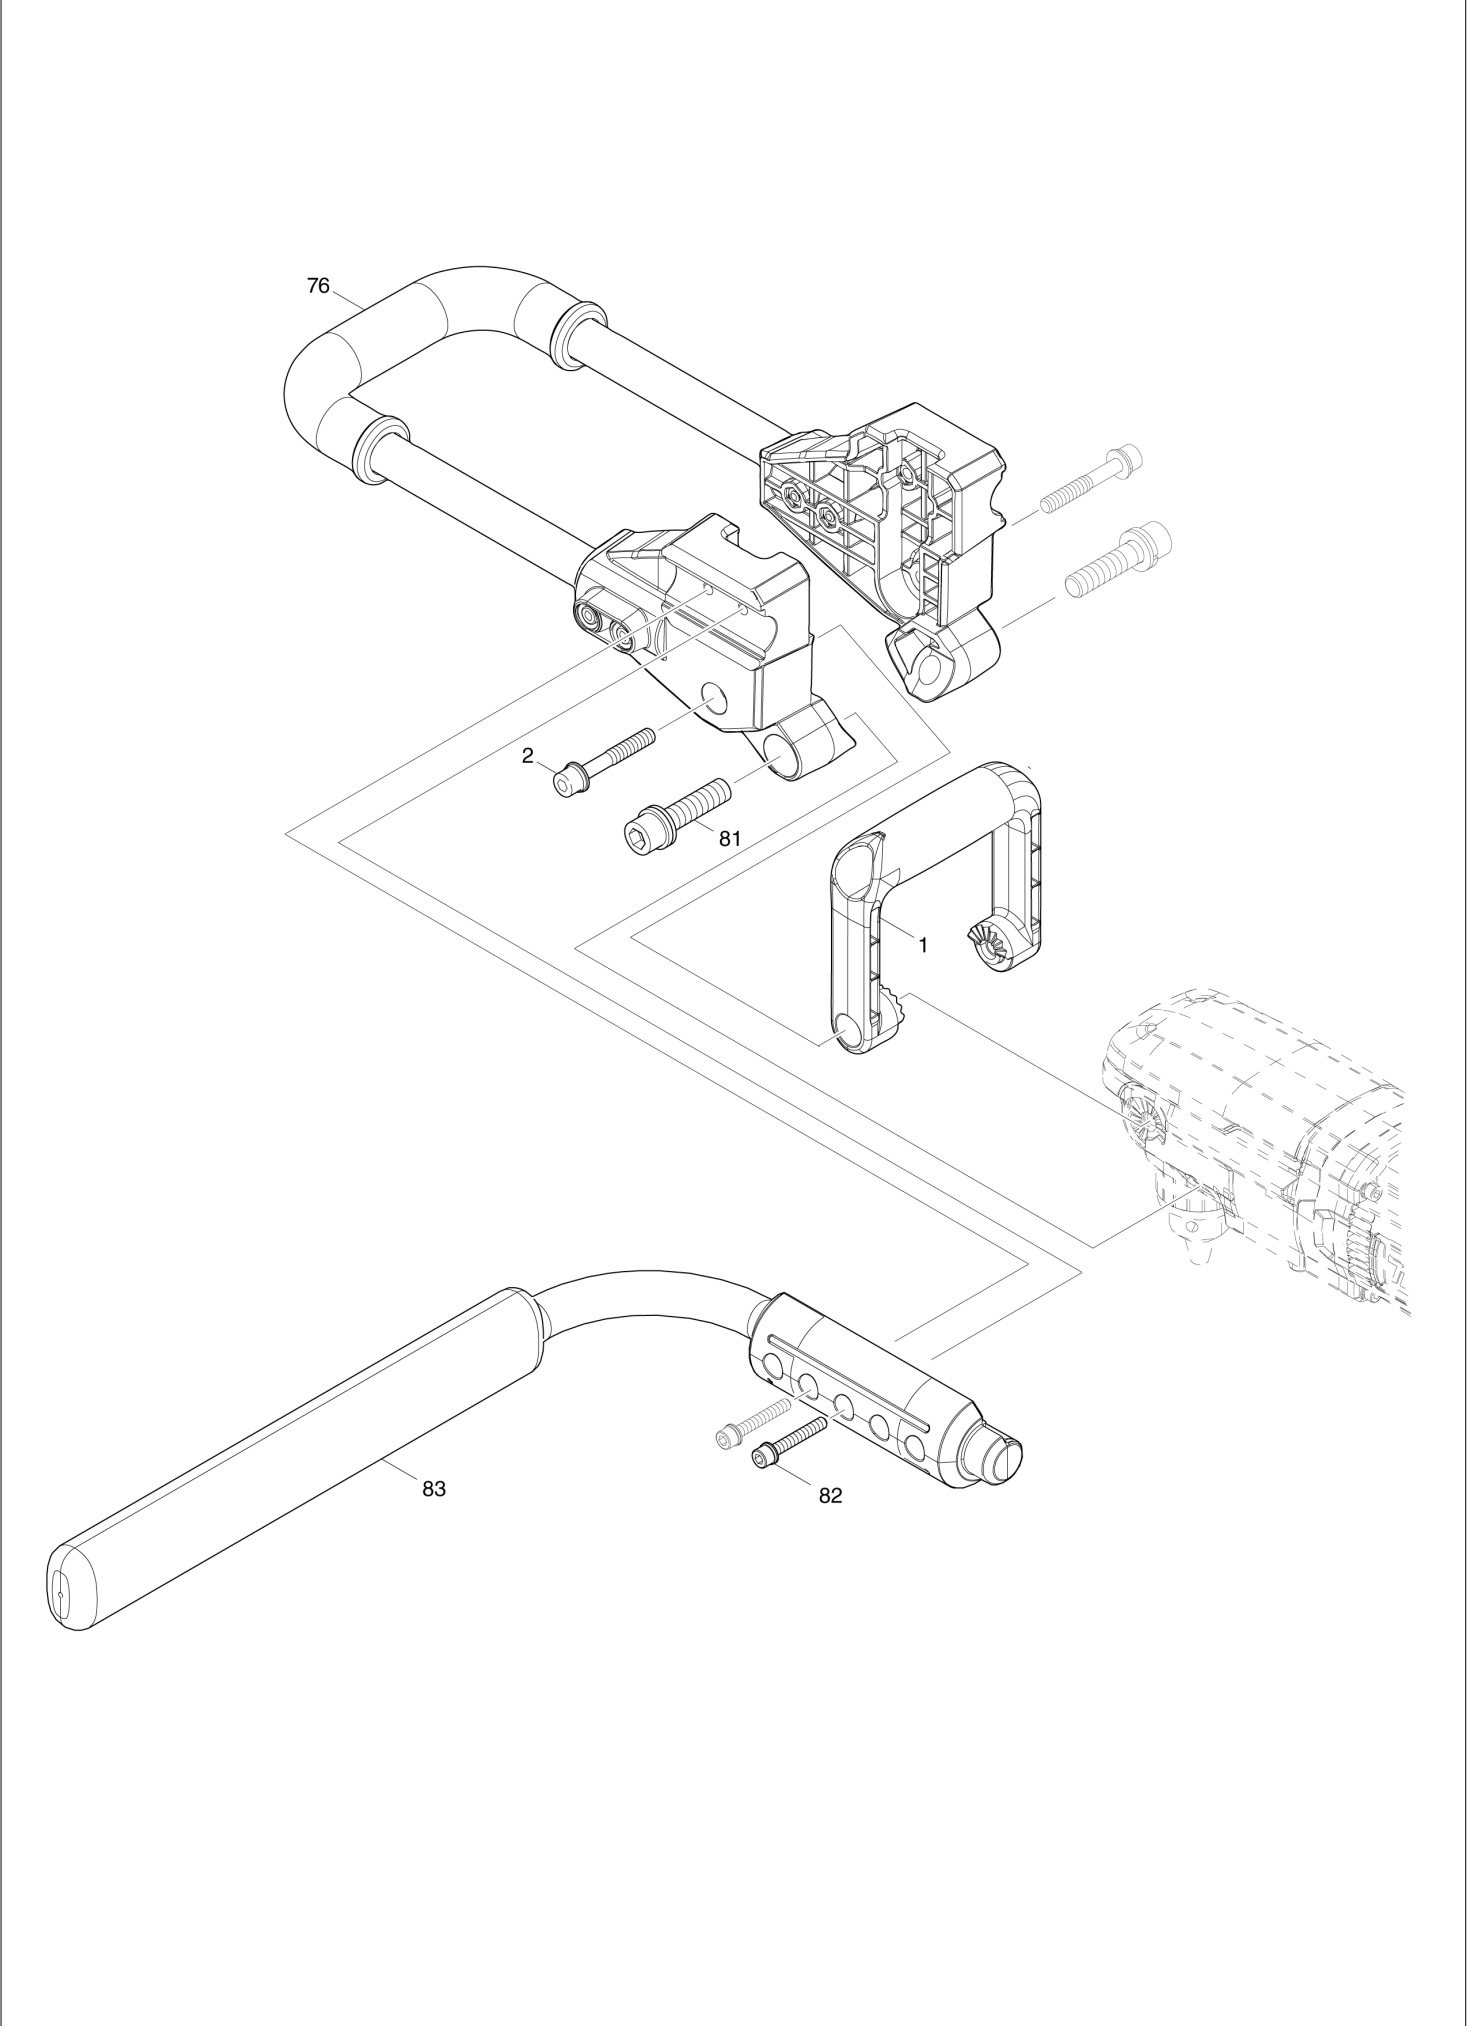

MX

MEXICO

Diagram / Parts List

DDG460

CORDLESS EARTH AUGER

(MX) DDG460 / CORDLESS EARTH AUGER

(MX) DDG460 / CORDLESS EARTH AUGER

MX

A:DDG460ZX4(N)

Interchange

O : Yes

X : No

< : the new part can be substituted for the current.

> : the current part can be substituted for the new.

S : Interchangeable as a set.