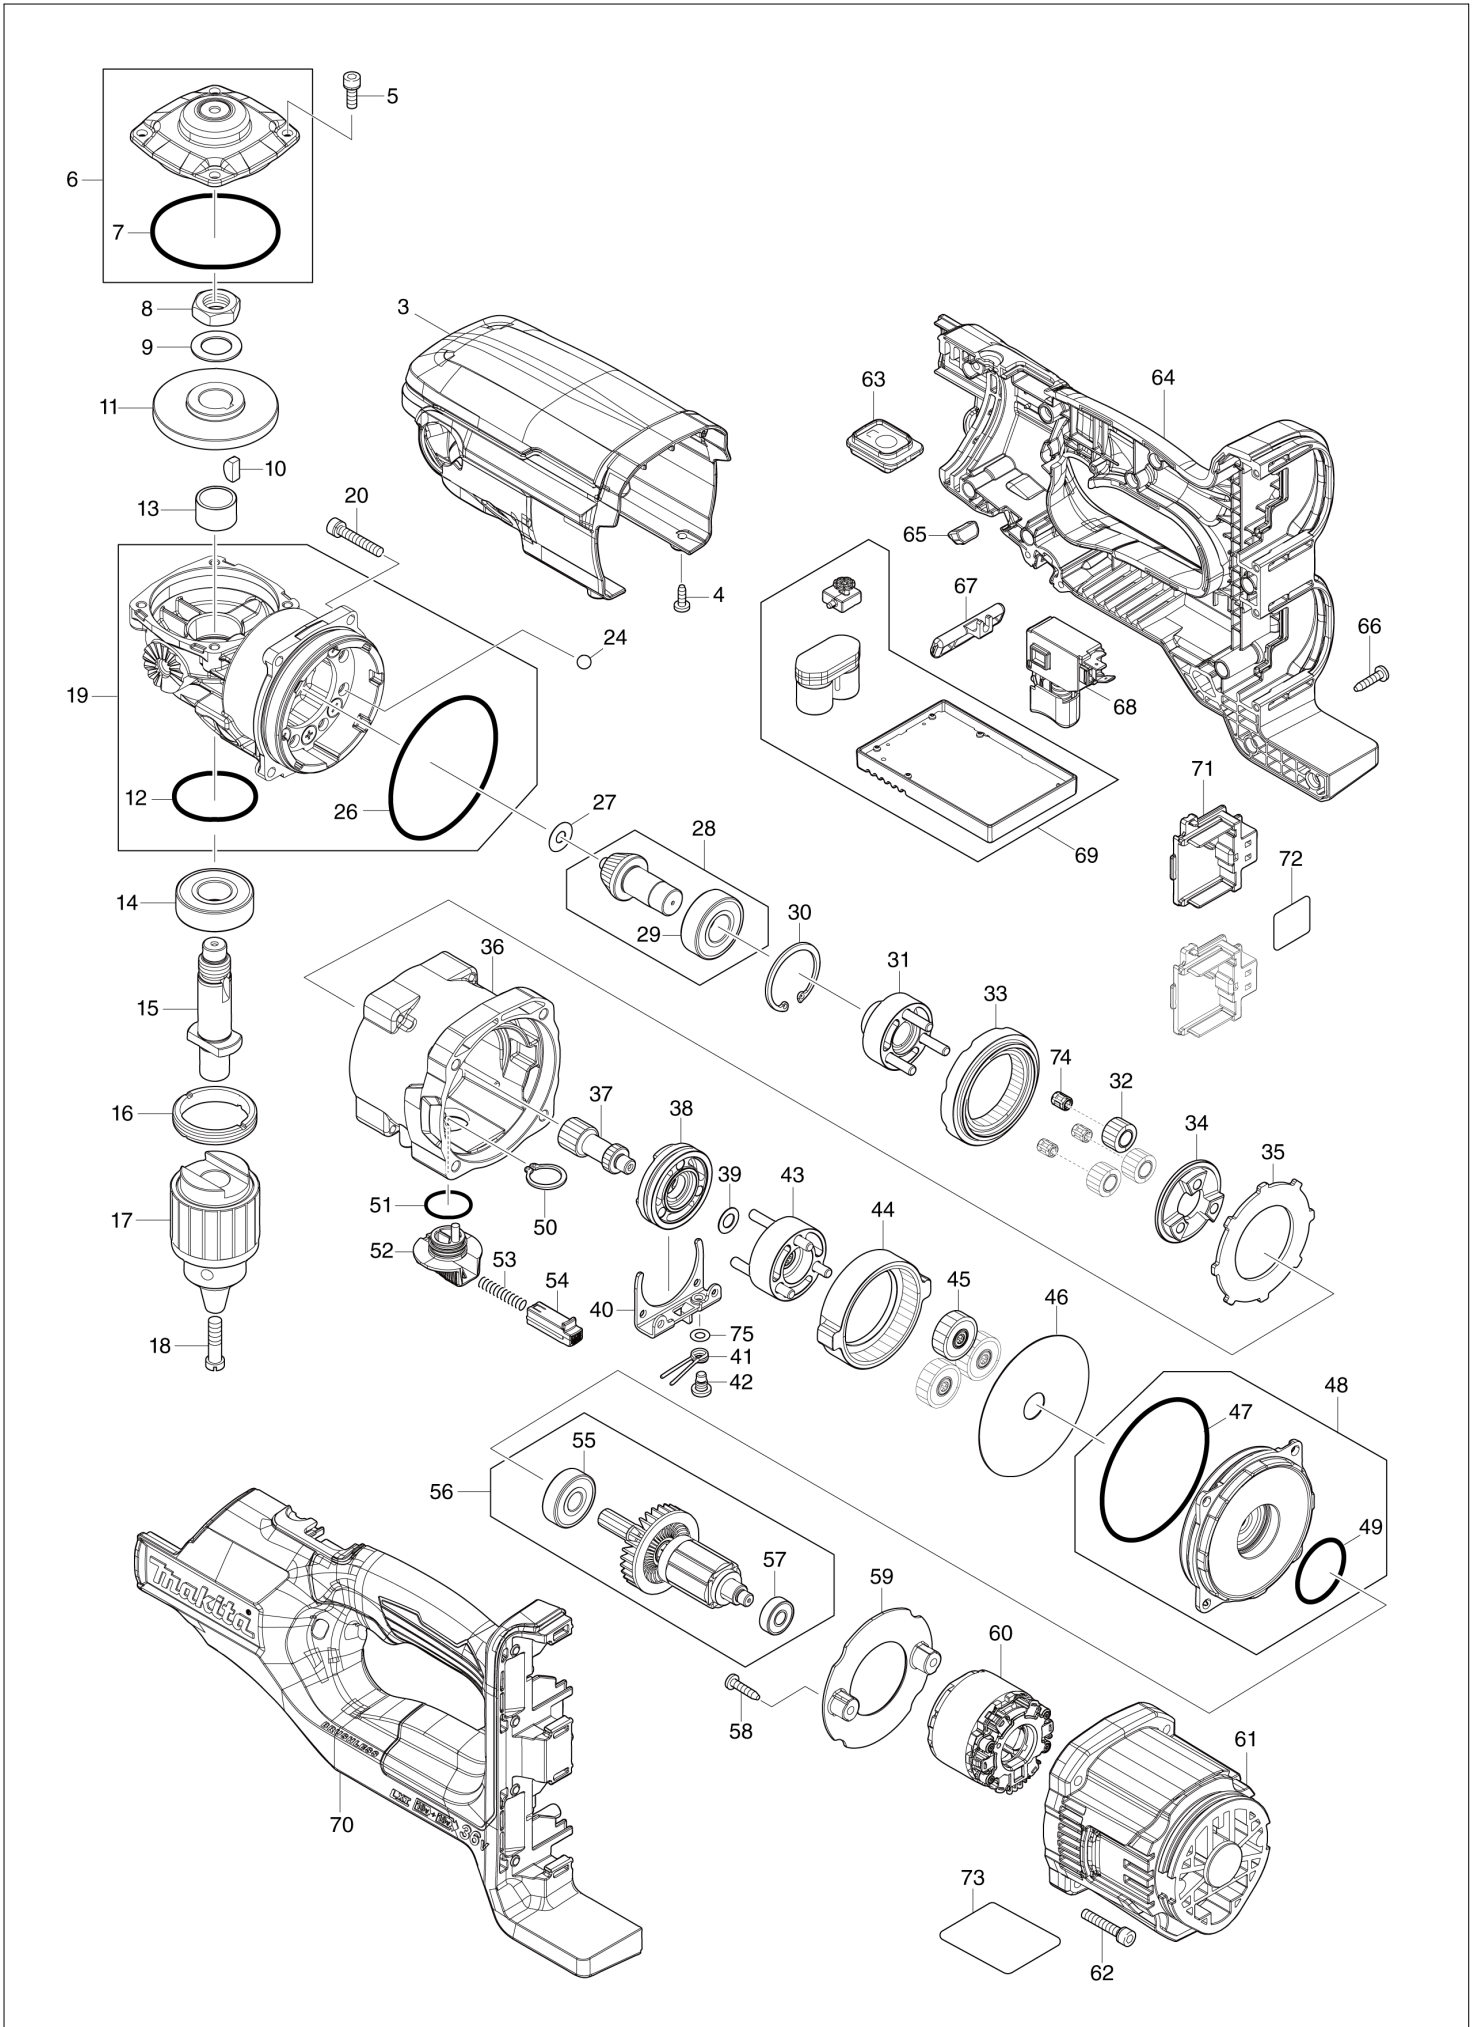

(MX) DDG460 / CORDLESS EARTH AUGER