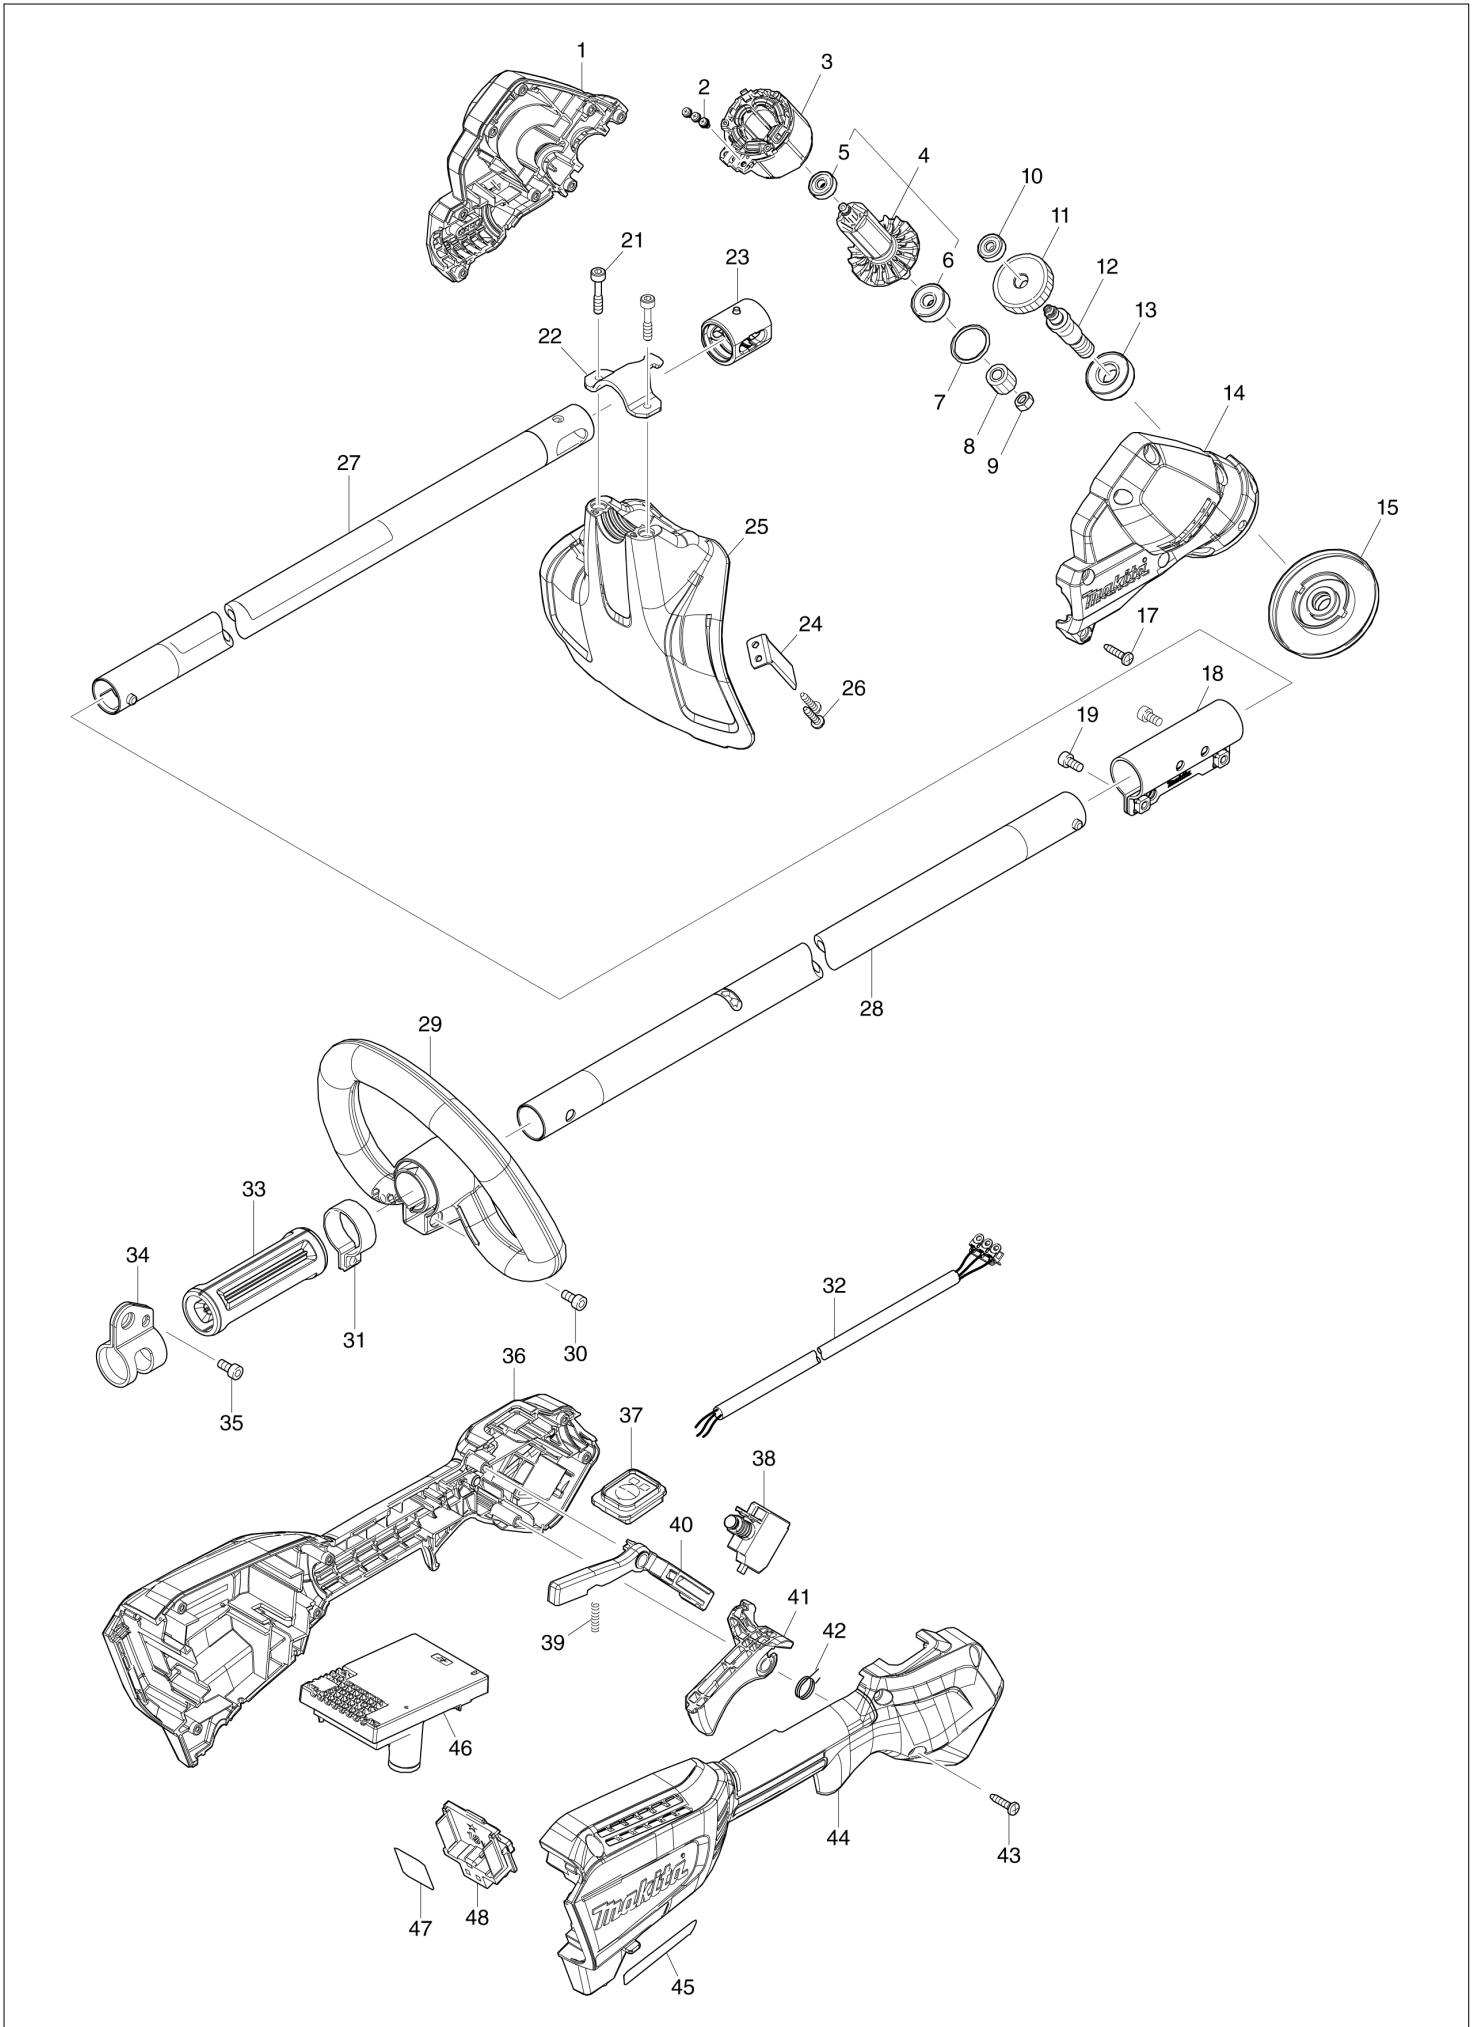

(MX) DUR192L / CORDLESS GRASS TRIMMER

MX

MEXICO

DUR192L / CORDLESS GRASS TRIMMER

Item	Sub	Parts No.	Parts Description	Qty	I/C	E/C No.	Close No.	Remark
001		183R54-1	MOTOR HOUSING SET	1				
	D10		INC. 14					
002		652069-6	FLAT HEAD SCREW M3X6	3				
003		629A22-3	STATOR	1				
004		519643-2	ROTOR ASS'Y	1				
	D10		INC. 5,6					
005		210235-7	BALL BEARING 625ZZ	1				
006		210236-5	BALL BEARING 627ZZ	1				
007		213843-3	O-RING 21	1			DB792	
007-1		213925-1	O-RING 21	1	O	DB792		
008A		227831-4	HELICAL GEAR 11	1			D6268	
008B		227831-4	HELICAL GEAR 11	1			D6268	
008-1A		227883-5	HELICAL GEAR 11	1	<	D6268		
008-1B		227883-5	HELICAL GEAR 11	1	<	D6268		
008-1C		227883-5	HELICAL GEAR 11	1				
009		931302-2	HEX. NUT M6	1				
010		210235-7	BALL BEARING 625ZZ	1				
011		227830-6	HELICAL GEAR 32	1				
012		327678-7	CUTTER SHAFT	1				
013		210216-1	BALL BEARING 6001DDW	1				
014		183R54-1	MOTOR HOUSING SET	1				
	D10		INC. 1					
015		140W47-1	RECEIVE WASHER COMPLETE	1				
	C10	213134-2	O-RING 11	1				
017		266326-2	TAPPING SCREW 4X18	8				
018		347747-8	JOINT 24	1				
019		922207-7	HEX. SOCKET HEAD BOLT M5X10	2				
021		251513-6	H.S.H.BOLT M5X25	2				
022		347667-6	PROTECTOR CLAMP	1				
023		424567-8	RUBBER SLEEVE 24	1				
024		346855-2	CUTTER	1				
025		412580-8	PROTECTOR N 330	1				
026		266326-2	TAPPING SCREW 4X18	2				
027		140X44-3	PIPE COMPLETE D	1				
	C20	819312-8	MAKITA LOGO LABEL	1				
028		140W45-5	PIPE COMPLETE B	1				
	C10	808723-2	CAUTION LABEL	1				
029		457937-6	LOOP HANDLE 24	1			DG323	
029-1		413L67-5	LOOP HANDLE 24	1	O	DG323		
030		922212-4	HEX. SOCKET HEAD BOLT M5X12	1				
031		347011-7	PIPE CLAMP 29	1				
032		699157-8	POWER SUPPLY CORD UNIT	1				
033		451601-1	SPACER 24	1				
034		347116-3	HANGER	1				
035		922212-4	HEX. SOCKET HEAD BOLT M5X12	1				
036		183R55-9	GRIP HOUSING SET	1				
	C10	263005-3	RUBBER PIN 6	3				
	D10		INC. 44					
037		140W41-3	SWITCH CIRCUIT COMPLETE	1				
	C10	8007N9-0	SWITCH LABEL	1				
038		651494-8	SWITCH C3JW-1A-PA-2	1				
039		233101-1	COMPRESSION SPRING 4	1				
040		412863-6	LOCK OFF LEVER	1				
041		459758-2	SWITCH LEVER	1				
042		233622-3	TORSION SPRING 12	1				
043		266326-2	TAPPING SCREW 4X18	8				
044		183R55-9	GRIP HOUSING SET	1				
	C10	263005-3	RUBBER PIN 6	3				
	D10		INC. 36					
045		857T44-9	DUR192L NAME PLATE	1				
046		620D78-7	CONTROLLER	1				
047		857T51-2	DUR192L SERIAL NO. LABEL	1				
048		644809-6	TERMINAL	1				
A01		198892-0	CUTTER ASSEMBLY 95-M10L SET M	1				
A02		127508-0	BAND ASS'Y	1				

A:DUR192LZ(N)
B:DUR192LST(L)
C:DUR192LSF(L)

Interchange

O : Yes

X : No

< : the new part can be substituted for the current.

> : the current part can be substituted for the new.

S : Interchangeable as a set.