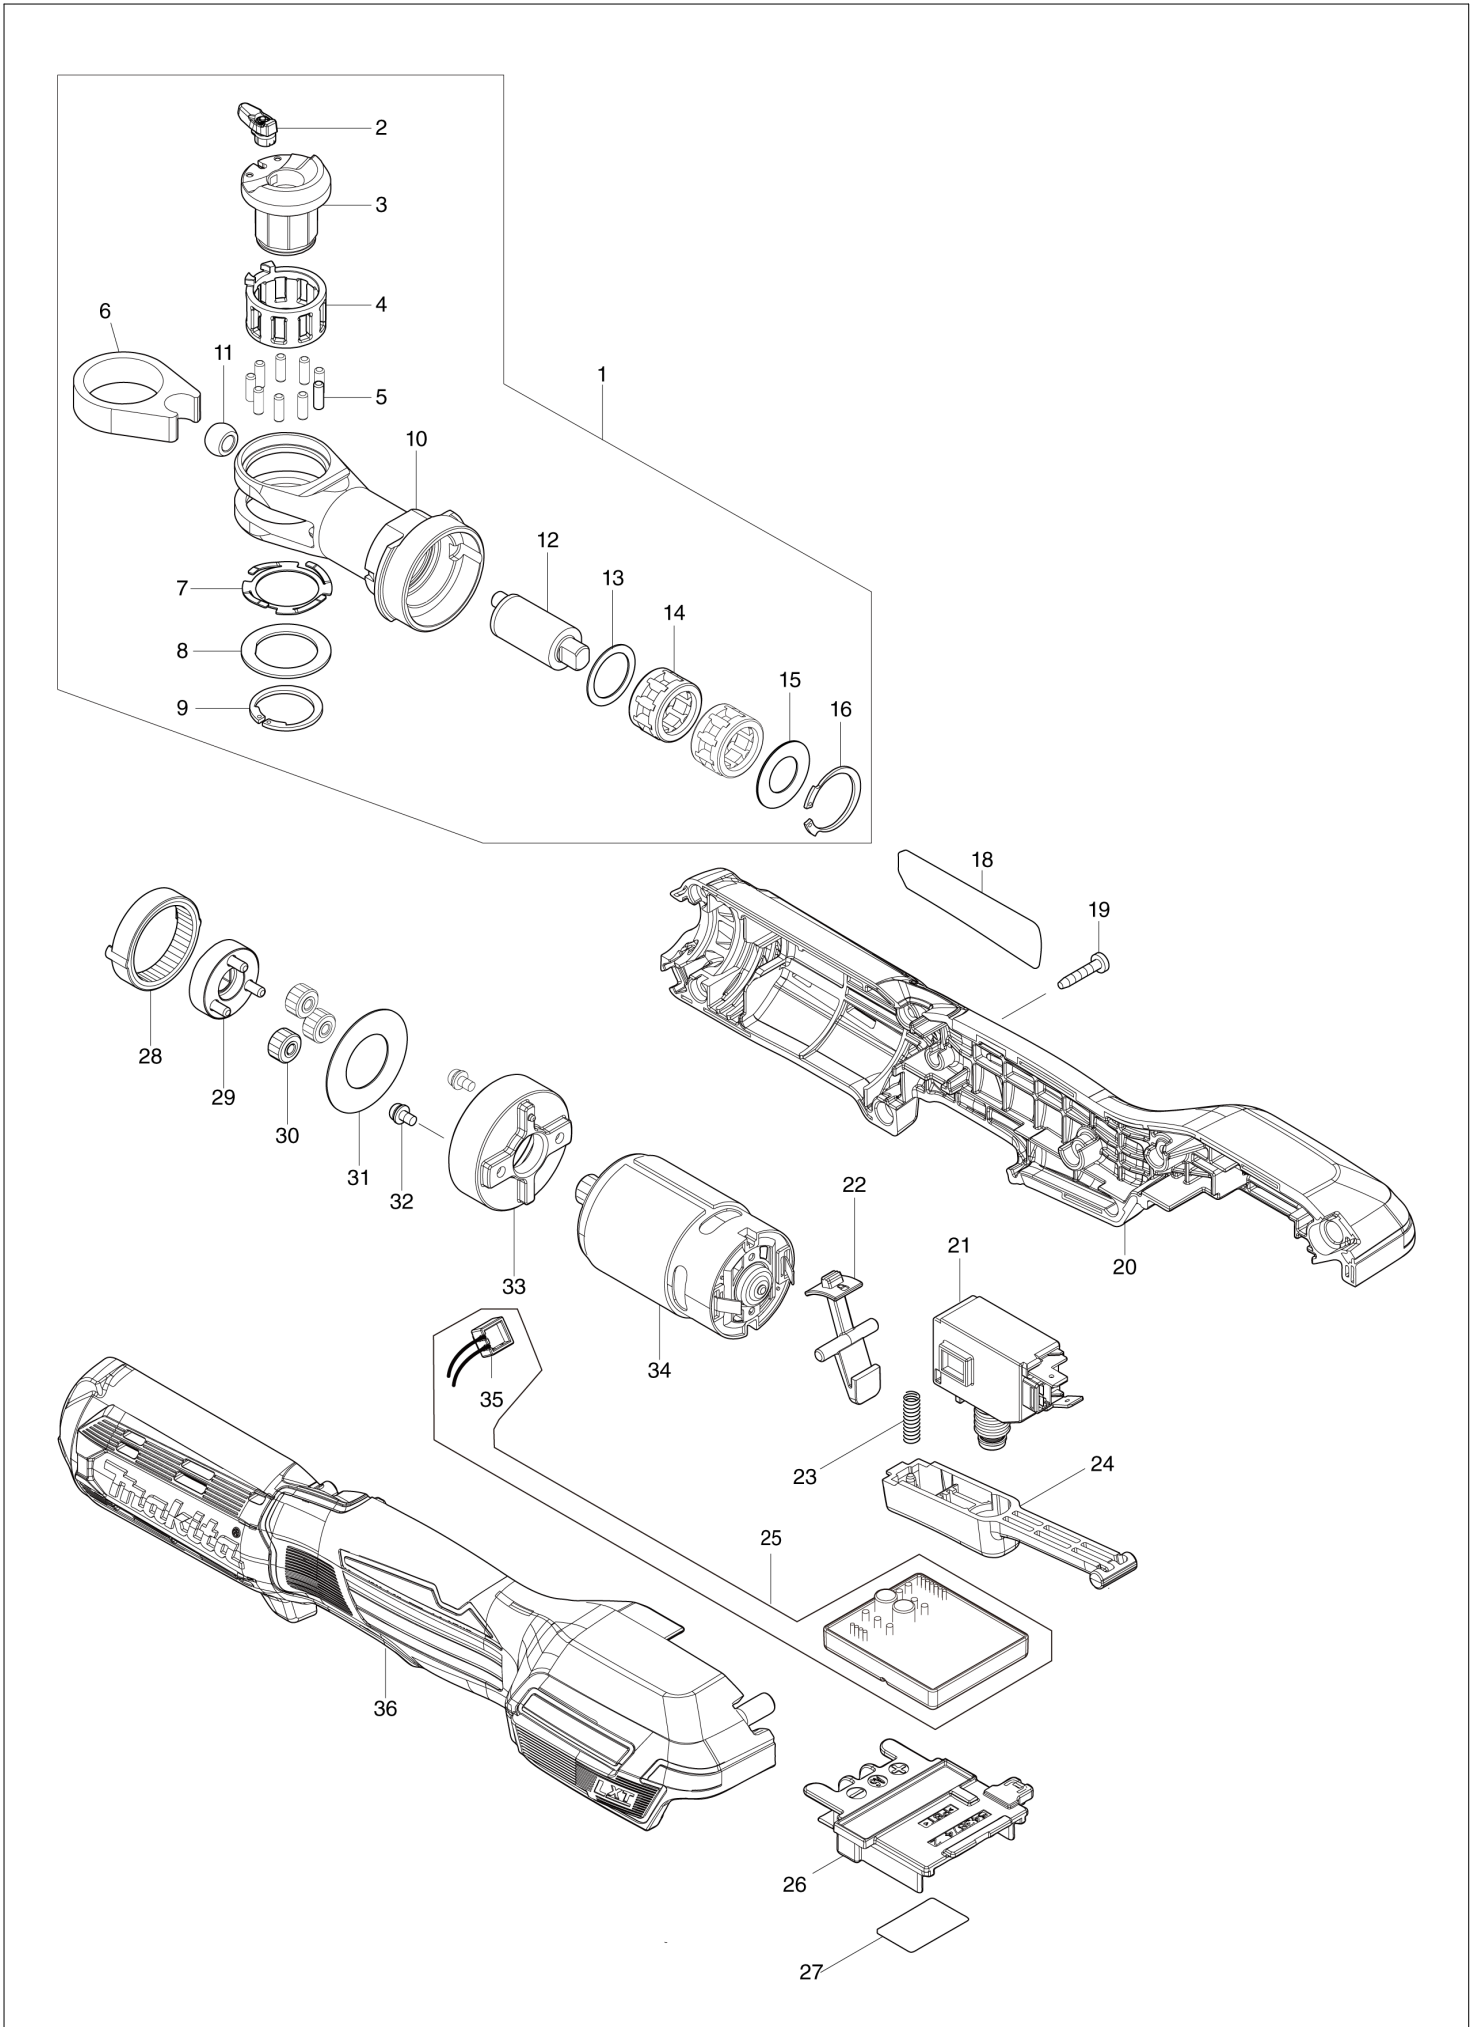

(MX) DWR180 / CORDLESS RATCHET WRENCH

MX	MEXICO

DWR180 / CORDLESS RATCHET WRENCH

Item	Sub	Parts No.	Parts Description	Qty	I/C	E/C No.	Close No.	Remark
001		127297-7	HEAD ASSEMBLY	1			Y08413	
	D10		INC. 2-16				Y08413	
001-1		127297-7	HEAD ASSEMBLY	1	O	Y08413		
002		140K70-4	LEVER COMPLETE	1			Y08413	
003		327360-8	ANVIL	1			Y08413	
004		310954-6	RETAINER RING	1			Y08413	
005		256963-0	PIN 3	9			Y08413	
006		327357-7	RATCHET RING	1			Y08413	
007		232531-3	LEAF SPRING	1			Y08413	
008		253440-3	FLAT WASHER 19	1			Y08413	
009		961078-7	RETAINING RING (EXT) S-18	1			Y08413	
010		327356-9	RATCHET HEAD	1			Y08413	
011		327359-3	BUSH	1			Y08413	
012		327358-5	SPINDLE	1			Y08413	
013		253450-0	FLAT WASHER 15	1			Y08413	
014		212228-0	NEEDLE CAGE 1412	2			Y08413	
015		253449-5	FLAT WASHER 12	1			Y08413	
016		962112-6	RETAINING RING R-22	1			Y08413	
018		857Y46-5	DWR180 NAME PLATE	1				
019		266429-2	TAPPING SCREW 3X16	7				
020		183R89-2	HOUSING SET	1				
	C10	263005-3	RUBBER PIN 6	2				
	D10		INC. 36					
021		651391-8	SWITCH C3JW-6BM-PN	1				
022		459422-5	LOCK LEVER	1				
023		232353-1	COMPRESSION SPRING 4	1				
024		459421-7	SWITCH LEVER	1				
025		620E21-2	CONTROLLER	1				
	D10		INC. 35					
026		643874-2	TERMINAL	1				
027		857Y53-8	DWR180 SERIAL NO. LABEL	1				
028		226897-1	INTERNAL GEAR 41	1				
029		140K71-2	CARRIER COMPLETE	1				
030		226898-9	SPUR GEAR 14	3				
031		267235-8	FLAT WASHER 18	1				
032		265A38-0	P.H.SCREW M3X6 WITH WR	2				
033		310953-8	INTERNAL GEAR CASE	1				
034		629A32-0	DC MOTOR	1				
035		620B10-9	LED CIRCUIT	1				
036		183R89-2	HOUSING SET	1				
	C10	263005-3	RUBBER PIN 6	2				
	D10		INC. 20					
A01		191A50-3	SOCKET ADAPTOR 9.5 SET	1				
	C10	231952-6	RING SPRING 12	1				
A02		191A51-1	SOCKET ADAPTOR 6.35 SET	1				
	C10	231952-6	RING SPRING 12	1				
A03B		***DC18SD	DC18SD BATTERY CHARGER	1				
	D10		COMPO-PARTS					
A04B		450128-8	BATTERY COVER	1				
A05B		197257-3	BATTERY BL1820B SET	1				
A06B		832074-1	TOOL BAG	1				

B:DWR180SA(L)

Interchange
O : Yes
X : No
< : the new part can be substituted for the current.
> : the current part can be substituted for the new.
S : Interchangeable as a set.