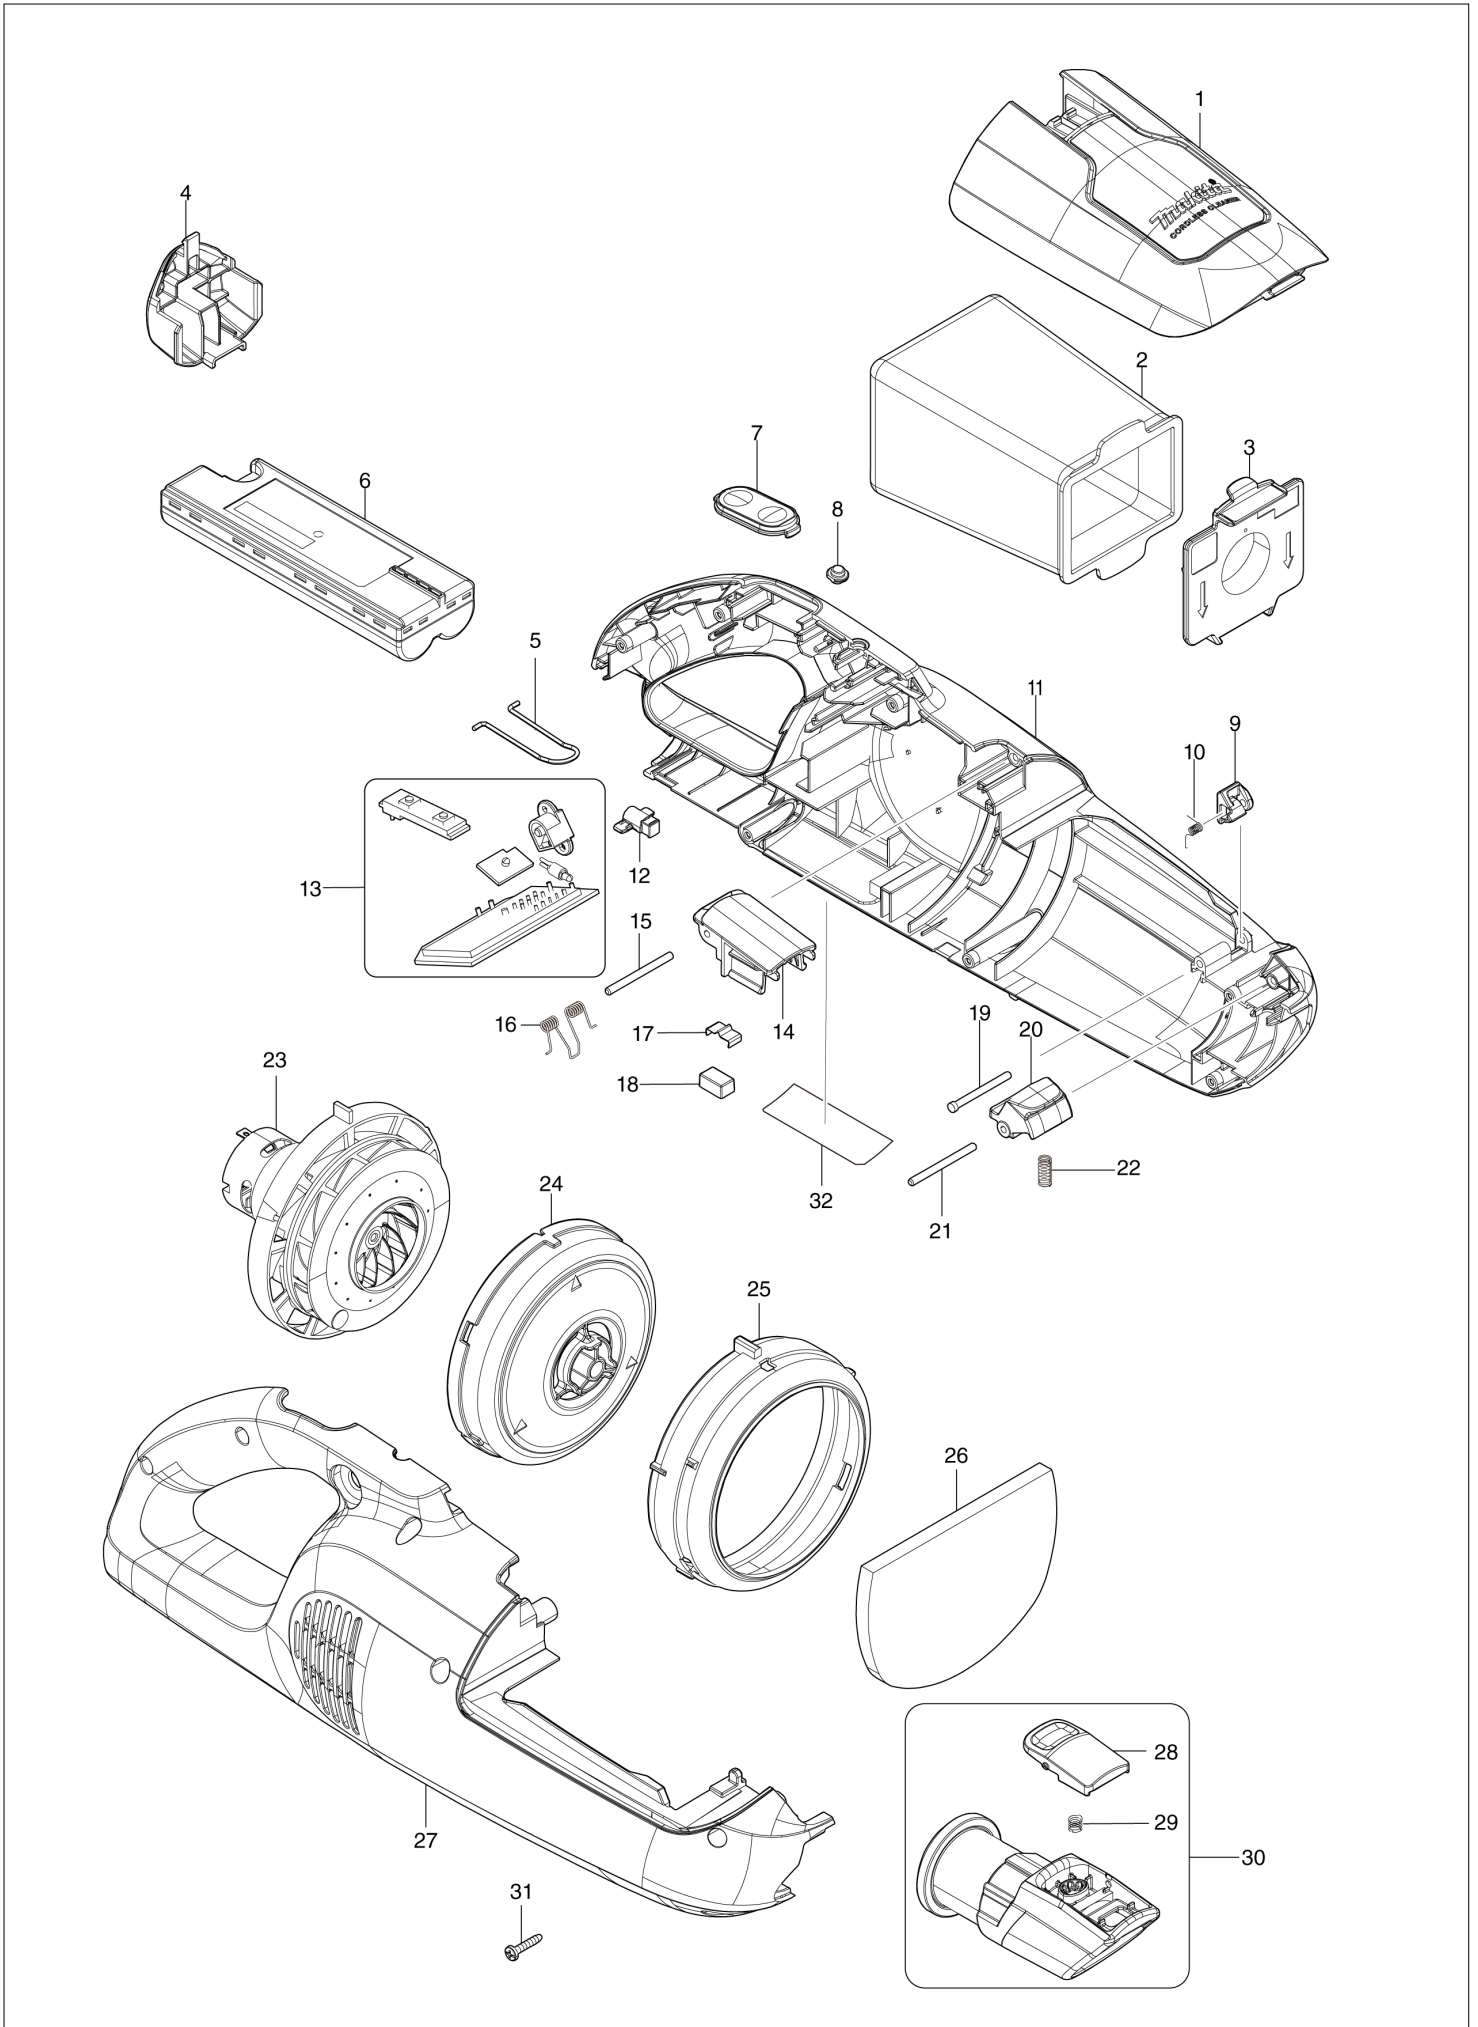

MX

MEXICO

Diagram / Parts List

CL114FD

CORDLESS CLEANER

(MX) CL114FD / CORDLESS CLEANER

MX | MEXICO**CL114FD / CORDLESS CLEANER**

Item	Sub	Parts No.	Parts Description	Qty	I/C	E/C No.	Close No.	Remark
001		140W12-0	FRONT COVER COMPLETE	1				
	C10	458927-2	SEAL	1				
002		166084-9	DUST BAG	1				
003		143677-9	VALVE STAY COMPLETE	1				
004		454080-2	COVER	1				
005		324885-3	HANGER	1				
006		632R13-7	BATTERY	1				
007		144096-2	SWITCH PLATE COMPLETE	1				
008		450522-4	LENS	1				
009		458943-4	STOPPER PLATE	1				
010		232484-6	TORSION SPRING 4	1				
011		183R32-1	HOUSING SET	1				
	C10	423444-1	SPONGE SHEET 52-76	2				
	D10		INC. 27					
012		140K40-3	LENS CASE COMPLETE	1				
013-1		620H15-5	CONTROLLER	1				
014		458932-9	FRONT COVER JOINT	1				
015		268271-7	PIN 3	1				
016		233580-3	TORSION SPRING 4	1				
017		232264-0	LEAF SPRING	1				
018		424367-6	RUBBER	1				
019		256590-3	FLAT FILLISTER HD. PIN 3	1				
020		458933-7	BUTTON B	1				
021		268271-7	PIN 3	1				
022		233344-5	COMPRESSION SPRING 4	1				
023		127090-9	MOTOR ASSEMBLY	1				
024		459035-2	FAN COVER	1				
025		422421-0	RUBBER RING	1				
026		424804-0	SPONGE SHEET 76-110	1				
027		183R32-1	HOUSING SET	1				
	C10	423444-1	SPONGE SHEET 52-76	2				
	D10		INC. 11					
028		458939-5	BUTTON A	1				
029		232485-4	COMPRESSION SPRING 5	1				
030		136033-0	INLET ASSY	1				
	C10	424094-5	PACKING	1				
	D10		INC. 28,29					
031		266130-9	TAPPING SCREW BIND PT 3X16	8				
032		857R57-8	CL114FD NAME PLATE	1				
A01		198755-0	NOZZLE ASSEMBLY SET	1			Y08869	
	C10	451410-8	ROLLER	4			Y08869	
	C20	743108-4	BRUSH 205	1			Y08869	
A01-1		198149-9	FLOOR/CARPET T-NOZZLE IVO	1	<	Y08869		
A02		194566-1	PAPER FILTER SET (5PCS/SET)	1				
A03		413769-1	SASH NOZZLE	1				
A04		458940-0	PIPE	1				
A05		459036-0	NOZZLE HOLDER	1				
A06		***DC1002	DC1002 BATTERY CHARGER	1				