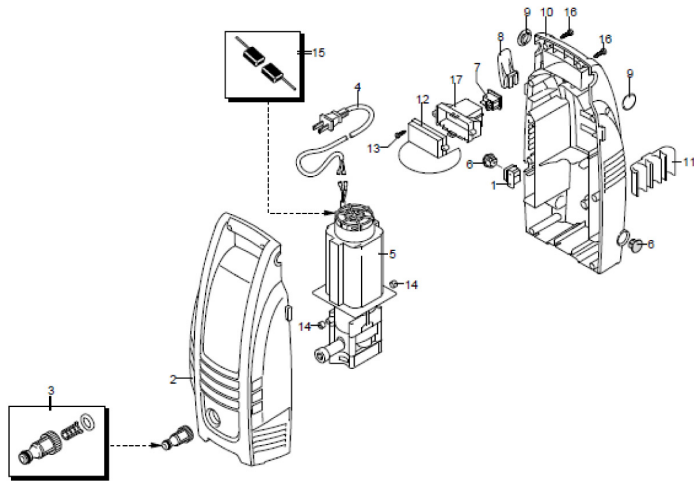

Serial number:

Code:

29/09/2020

Validity	Pos.	Code	Description	Q
	1	3080680	Cable gland	1
	2	50650	Green casing	1
	3	3082130	Water coupling kit	1
	4	3082190	Cable	1
	5	3082420	Electric pump assembly	1
	6	3082670	Plug	2
	7	50045	Switch	1
	8	50042	Accessories carrier	1
	9	3080880	Plug	2
	10	50044	Base	1
	11	50047	Accessories carrier	1
	12	50049	Cover	1
	13	50048	Screw	2
	14	50052	Ring	2
	15	3082570	Brush kit for motor	1
	16	50043	Screw	8
	17	50046	Box	1

nema

Validity	Pos.	Code	Description	Q
	1	3083210	Plug	3
	2	3081730	Screw	1
	3	3083220	Head	1
	4	3081760	Washer	4
	5	3081750	Washer	4
	6	3081740	Screw	4
	7	3083232	Pump body	1
	8	3082350	TSS kit	1
	9	3081270	Piston + seals kit	1
	10	3081290	Valves + seals kit	1

Code:

Validity	Pos.	Code	Description	Q
	1	50955	Lance-lance head	1
	2	50954	Tank	1
	3	3082280	Gun	1
	4	3082290	High pressure hose	1

UN_CE_1285-BS