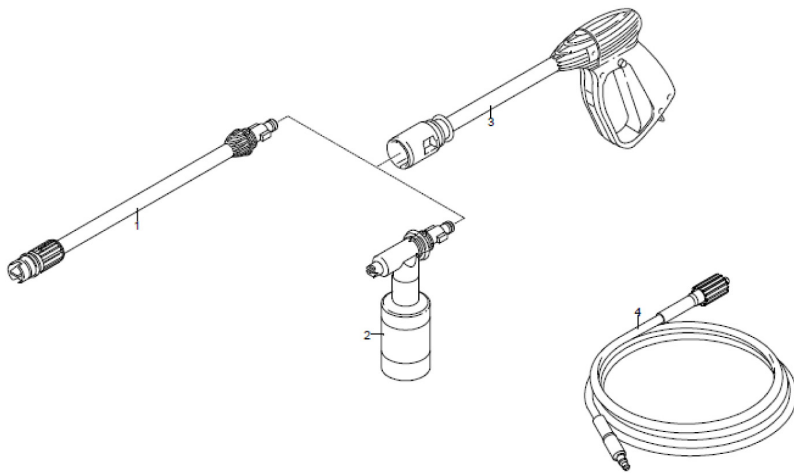

Code:

Validity	Pos.	Code	Description	Q
	1	50955	Lance-lance head	1
	2	50954	Tank	1
	3	3082280	Gun	1
	4	3082290	High pressure hose	1

UN_CE_1285-BS