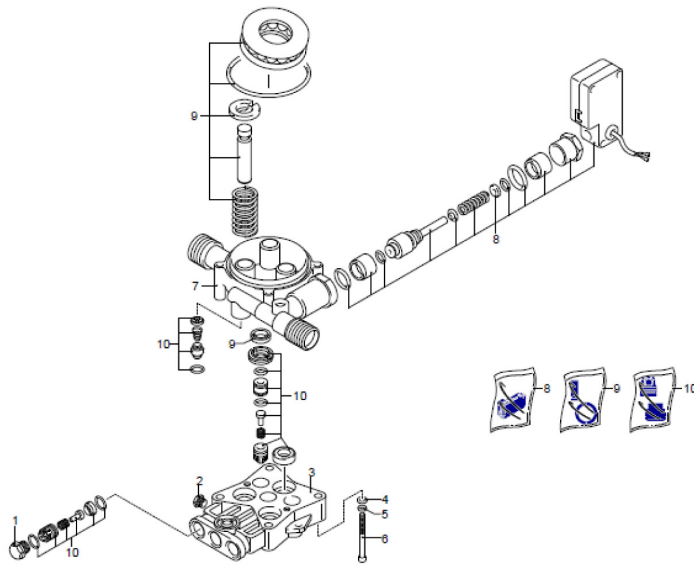

Serial number:

Code:

29/09/2020

Validity	Pos.	Code	Description	Q
	1	3080680	Cable gland	1
	2	50650	Green casing	1
	3	3082130	Water coupling kit	1
	4	3082190	Cable	1
	5	3082420	Electric pump assembly	1
	6	3082670	Plug	2
	7	50045	Switch	1
	8	50042	Accessories carrier	1
	9	3080880	Plug	2
	10	50044	Base	1
	11	50047	Accessories carrier	1
	12	50049	Cover	1
	13	50048	Screw	2
	14	50052	Ring	2
	15	3082570	Brush kit for motor	1
	16	50043	Screw	8
	17	50046	Box	1

UN_CE_2865-IK

(MX) HW101 / HIGH PRESSURE WASHER

Model HW 101

Version:

Serial number:

Code: **15087**

29/09/2020

127 V - 60 Hz

nema

Validity	Pos.	Code	Description	Q
	1	3083210	Plug	3
	2	3081730	Screw	1
	3	3083220	Head	1
	4	3081760	Washer	4
	5	3081750	Washer	4
	6	3081740	Screw	4
	7	3083232	Pump body	1
	8	3082350	TSS kit	1
	9	3081270	Piston + seals kit	1
	10	3081290	Valves + seals kit	1

Code:

Validity	Pos.	Code	Description	Q
	1	50955	Lance-lance head	1
	2	50954	Tank	1
	3	3082280	Gun	1
	4	3082290	High pressure hose	1

UN_CE_1285-BS