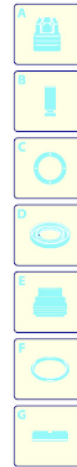

MX

MEXICO

Diagram / Parts List

HW101

HIGH PRESSURE WASHER

(MX) HW101 / HIGH PRESSURE WASHER

Model HW 101

Version:

Serial number:

Code:

29/09/2020

Validity	Pos.	Code	Description	Q
	1	3080680	Cable gland	1
	2	50650	Green casing	1
	3	3082130	Water coupling kit	1
	4	3082190	Cable	1
	5	3082420	Electric pump assembly	1
	6	3082670	Plug	2
	7	50045	Switch	1
	8	50042	Accessories carrier	1
	9	3080880	Plug	2
	10	50044	Base	1
	11	50047	Accessories carrier	1
	12	50049	Cover	1
	13	50048	Screw	2
	14	50052	Ring	2
	15	3082570	Brush kit for motor	1
	16	50043	Screw	8
	17	50046	Box	1

UN_CE_2865-IK

(MX) HW101 / HIGH PRESSURE WASHER

Model HW 101

Version:

Serial number:

Code: **15087**

29/09/2020

127 V - 60 Hz

nema

Validity	Pos.	Code	Description	Q
	1	3083210	Plug	3
	2	3081730	Screw	1
	3	3083220	Head	1
	4	3081760	Washer	4
	5	3081750	Washer	4
	6	3081740	Screw	4
	7	3083232	Pump body	1
	8	3082350	TSS kit	1
	9	3081270	Piston + seals kit	1
	10	3081290	Valves + seals kit	1