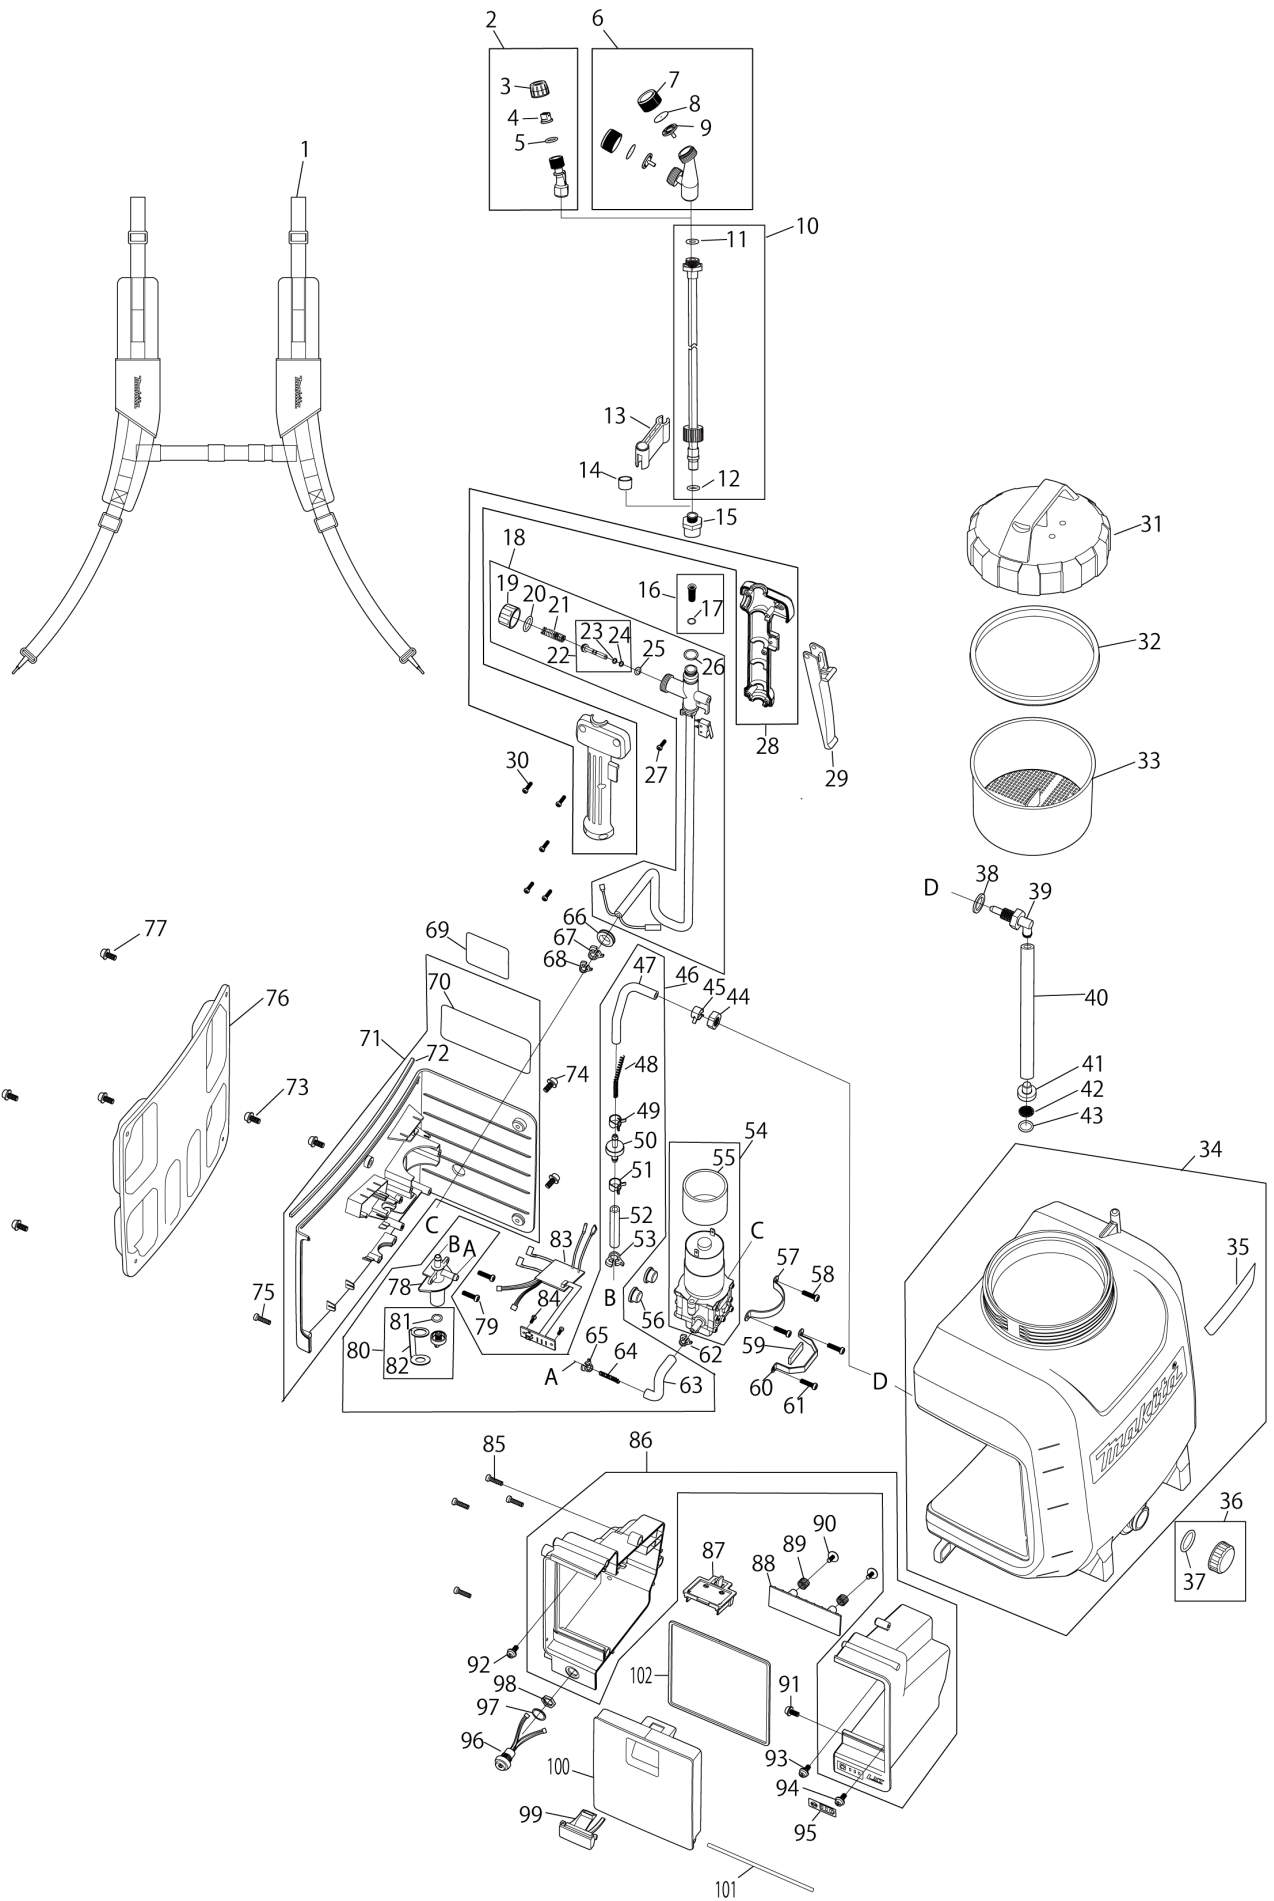

(MX) DUS108 / CORDLESS GARDEN SPRAYER

MX

MEXICO

DUS108 / CORDLESS GARDEN SPRAYER

Item	Sub	Parts No.	Parts Description	Qty	I/C	E/C No.	Close No.	Remark
001		PR00000319	HARNES LR SET	1				
002		PR00000251	SINGLE NOZZLE ASSY	1				
	D10		INC. 3-5					
003		PR00000252	CAP NUT	1				
004		PR00000253	SPRAYER NOZZLE	1				
005		PR00000254	O-RING 12X2	1				
006		PR00000255	TWIN HEAD MIST NOZZLE ASSY	1				
	D10		INC. 7-9					
007		PR00000256	CAP NUT	2				
008		PR00000257	CUPPER DISK	2				
009		PR00000258	SPRAY CORE	2				
010		PR00000260	SPRAY WAND ASSY	1				
	D10		INC. 11,12					
011		PR00000259	GASKET 11.5	1				
012		PR00000186	O RING 6X2	1				
013		PR00000314	HOOK FOR SPRAY WAND	1				
014		PR00000263	RUBBER CAP	1				
015		PR00000264	SPRAY WAND THREAD ADAPTOR	1				
016		PR00000147	FILTER ASSEMBLY	1				
	D10		INC. 17					
017		PR00000146	O SEAL RING 4.5X1.5	1				
018		PR00000266	HOSE WITH SWITCH ASSY	1				
	D10		INC. 19-22,25,26					
019		PR00000152	LOCK COVER	1				
020		PR00000254	O-RING 12X2	1				
021		PR00000150	SPRING	1				
022		PR00000151	VALVE ROD	1				
	D10		INC. 23,24					
023		PR00000205	O RING 3X1.5	1				
024		PR00000205	O RING 3X1.5	1				
025		PR00000186	O RING 6X2	1				
026		PR00000149	O RING 8X1.8	1				
027		PR00000182	TAPPINNG SCREW ST2.9X12	1				
028		PR00000153	HANDLE SET	1				
029		PR00000148	HANDLE TRIGGER ASSEMBLY	1				
030		PR00000182	TAPPINNG SCREW ST2.9X12	5				
031		PR00000316	TANK LID	1				
032		PR00000315	TANK LID SEALING LID	1				
033		PR00000313	TANK FILTER	1				
034		PR00000478	10L TANK	1				
	D10		INC. 35					
035		PR00000355	10L MODEL LABEL	1				
036		PR00000312	DRAIN PLUG ASSY	1				
	D10		INC. 37					
037		PR00000479	O-RING 21.2X2.65	1				
038		PR00000259	GASKET 11.5	1				
039		PR00000265	TANK ELBOW JOINT	1				
040		PR00000280	TUBE 8X230	1				
041		PR00000279	SUCTION HEAD	1				
042		PR00000278	NET FILTER FOR SUCTION HEAD	1				
043		PR00000277	O-RING 17.5X3	1				
044		PR00000262	PLASTIC NUT 1/2"	1				
045		PR00000261	HOSE CLIP	1				
046		PR00000287	SUCTION TUBE SET	1				
	D10		INC. 47-53,63-65,78,80					
047		PR00000281	TUBE 6X140	1				
048		PR00000282	SPRING 5X127	1				
049		PR00000261	HOSE CLIP	1				
050		PR00000283	CHECK VALVE ASSEMBLY	1				
051		PR00000261	HOSE CLIP	1				
052		PR00000284	TUBE 6X55	1				
053		PR00000184	SNAPPER HOSE CLAMP (L)	1				
054		PR00000270	PUMP UNIT WITH MOTOR	1				
	D10		INC. 55					
055		PR00000268	ANTI VIBRATION RING	1				

Interchange

O : Yes

X : No

< : the new part can be substituted for the current.

> : the current part can be substituted for the new.

S : Interchangeable as a set.