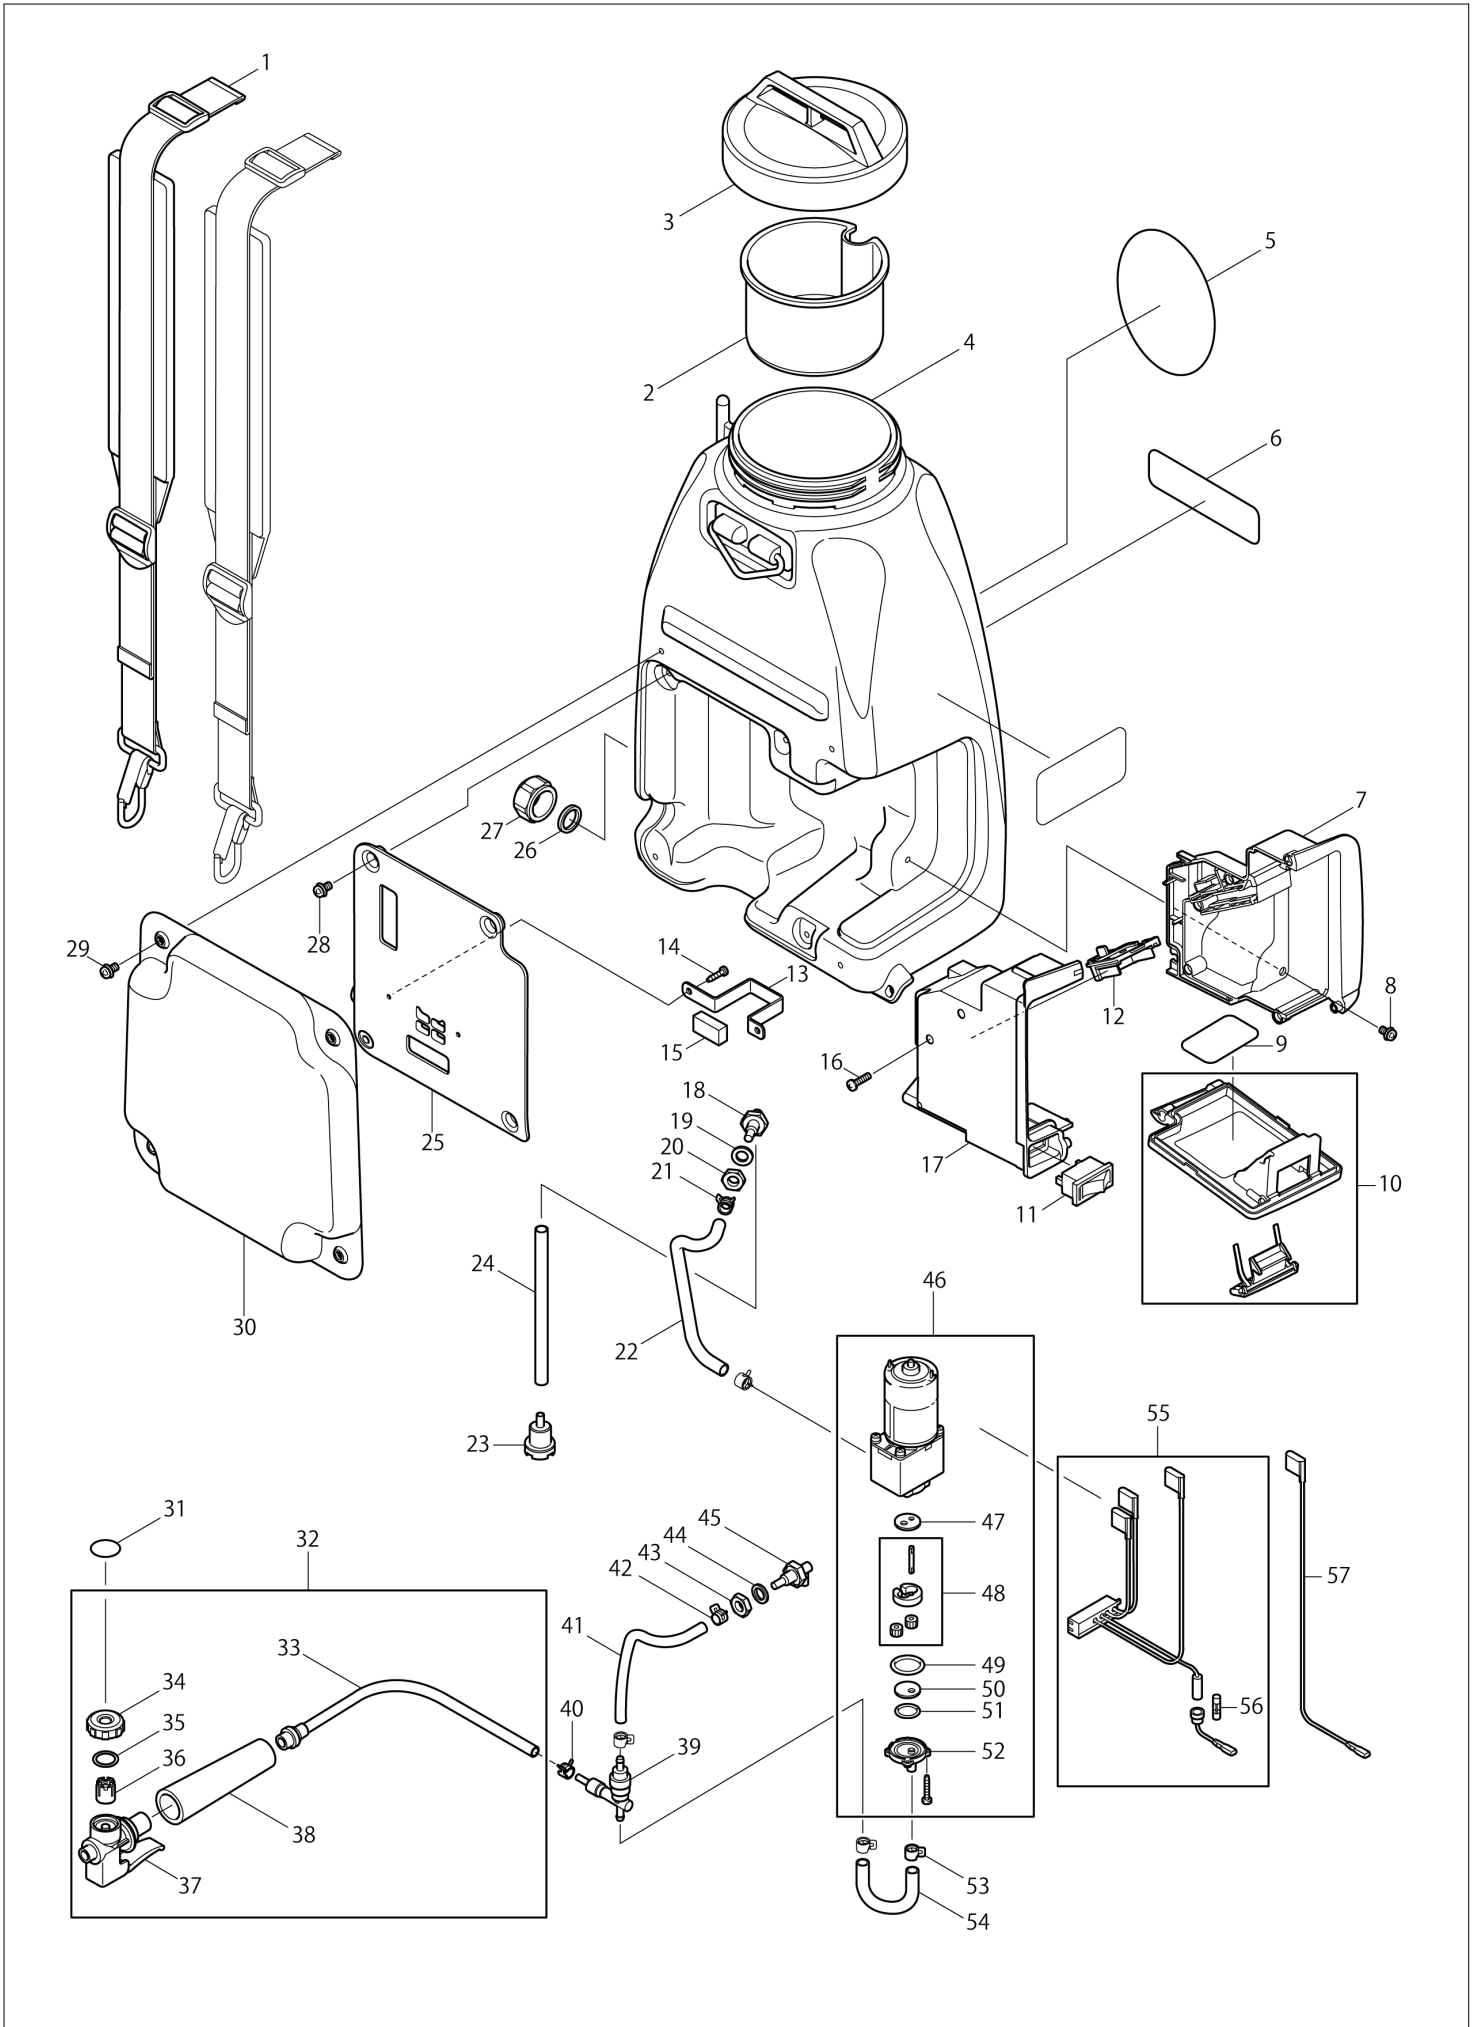

(MX) DVF154 / CORDLESS GARDEN SPRAYER

MX	MEXICO

DVF154 / CORDLESS GARDEN SPRAYER

Item	Sub	Parts No.	Parts Description	Qty	I/C	E/C No.	Close No.	Remark
001		6709026001	BAND COMPL	2			C0378A	
001-1		161884-2	BAND COMPL	2	O	C0378A		
002		6904503601	STRAINER, TANK	1				
003		6954022000	CAP COMPLETE	1				
004		6954012004	TANK COMPLETE	1				
005		804M22-8	INDICATION LABEL	1				
006		6954512900	MAKITA LOGO LABEL	1			A7715	
006-1		806Y38-1	MAKITA LOGO LABEL	1	<	A7715		
007		6951504600	BATTERY HOUSING R	1				
008		0140059260	SCREW	3			C2147	
008-1		911209-8	PAN HEAD SCREW M5X10	3	O	C2147		
009		6954513200	INDICATION LABEL	1				
010		6951036000	COVER ASSY	1				
011		651531-8	SWITCH OR05-11B-BB-2	1				
012		643843-3	TERMINAL	1				
013		6951503501	PLATE, PUMP	1				
014		0150049850	TAPPING SCREW	2			B0288	
014-1		265995-6	TAPPING SCREW 4X18	2	O	B0288		
015		6951504100	CUSHION, PUMP	1			B2111	
015-1		424891-9	PUMP CUSHION	1	O	B2111		
016		0150049850	TAPPING SCREW	5			B0288	
016-1		265995-6	TAPPING SCREW 4X18	5	O	B0288		
017		6951504300	BATTERY HOUSING L	1				
018		6951022000	JOINT, ELBOW	1				
019		6951023000	PACKING, ELBOW	1				
020		6951024001	NUT, ELBOW	1				
021		0561100030	HOSE CLAMP	2				
022		6951503601	TUBE1	1				
023		6954021000	STRAINER, SUCTION ASSY	1				
024		6951503900	TUBE4	1				
025		6951503101	PUMP HOLDER	1				
026		6904500300	GASKET, BLIND	1				
027		453615-6	CAP	1				
028		0140059260	SCREW	3			C2147	
028-1		911209-8	PAN HEAD SCREW M5X10	3	O	C2147		
029		0140059260	SCREW	4			C2147	
029-1		911209-8	PAN HEAD SCREW M5X10	4	O	C2147		
030		6954025000	CUSHION	1				
031		6954513100	LABEL, CAUTION	1				
032		6957029001	HOSE, SPRAY COMPLETE	1				
	D10		INC. 33-38					
033		6957025012	HOSE COMPLETE	1				
034		6957025060	CAP, LEVER	1				
035		6957025050	O-RING	1				
036		6957025040	STRAINER	1				
037		6957029010	LEVER COMPL	1				
	D10		INC. 34-36					
038		6957025020	GRIP	1				
039		6951021001	REGURATOR COMPLETE	1				
040		0561089980	HOSE CLAMP	1				
041		6951503800	TUBE 3	1				
042		345918-1	HOSE CLAMP	2				
043		6951024001	NUT, ELBOW	1				
044		6951023000	PACKING, ELBOW	1				
045		6951022000	JOINT, ELBOW	1				
046		126194-4	PUMP ASSEMBLY	1				
	C10	629873-8	DC MOTOR	1				
	C20	6951029010	SCREW M3X16	8				
	C30	6951027020	MOTOR BRACKET	1				
	C40	6951029020	SCREW M4X12	2				
	C50	6951027030	MOTOR COUPLING	1				
	C60	6951027010	PUMP COUPLING	1				
	C70	6951027050	PUMP HOUSING SET	1				
	D10		INC. 47-52					
047		6951502900	PLATE 1	1				

Interchange
O : Yes
X : No
< : the new part can be substituted for the current.
> : the current part can be substituted for the new.
S : Interchangeable as a set.