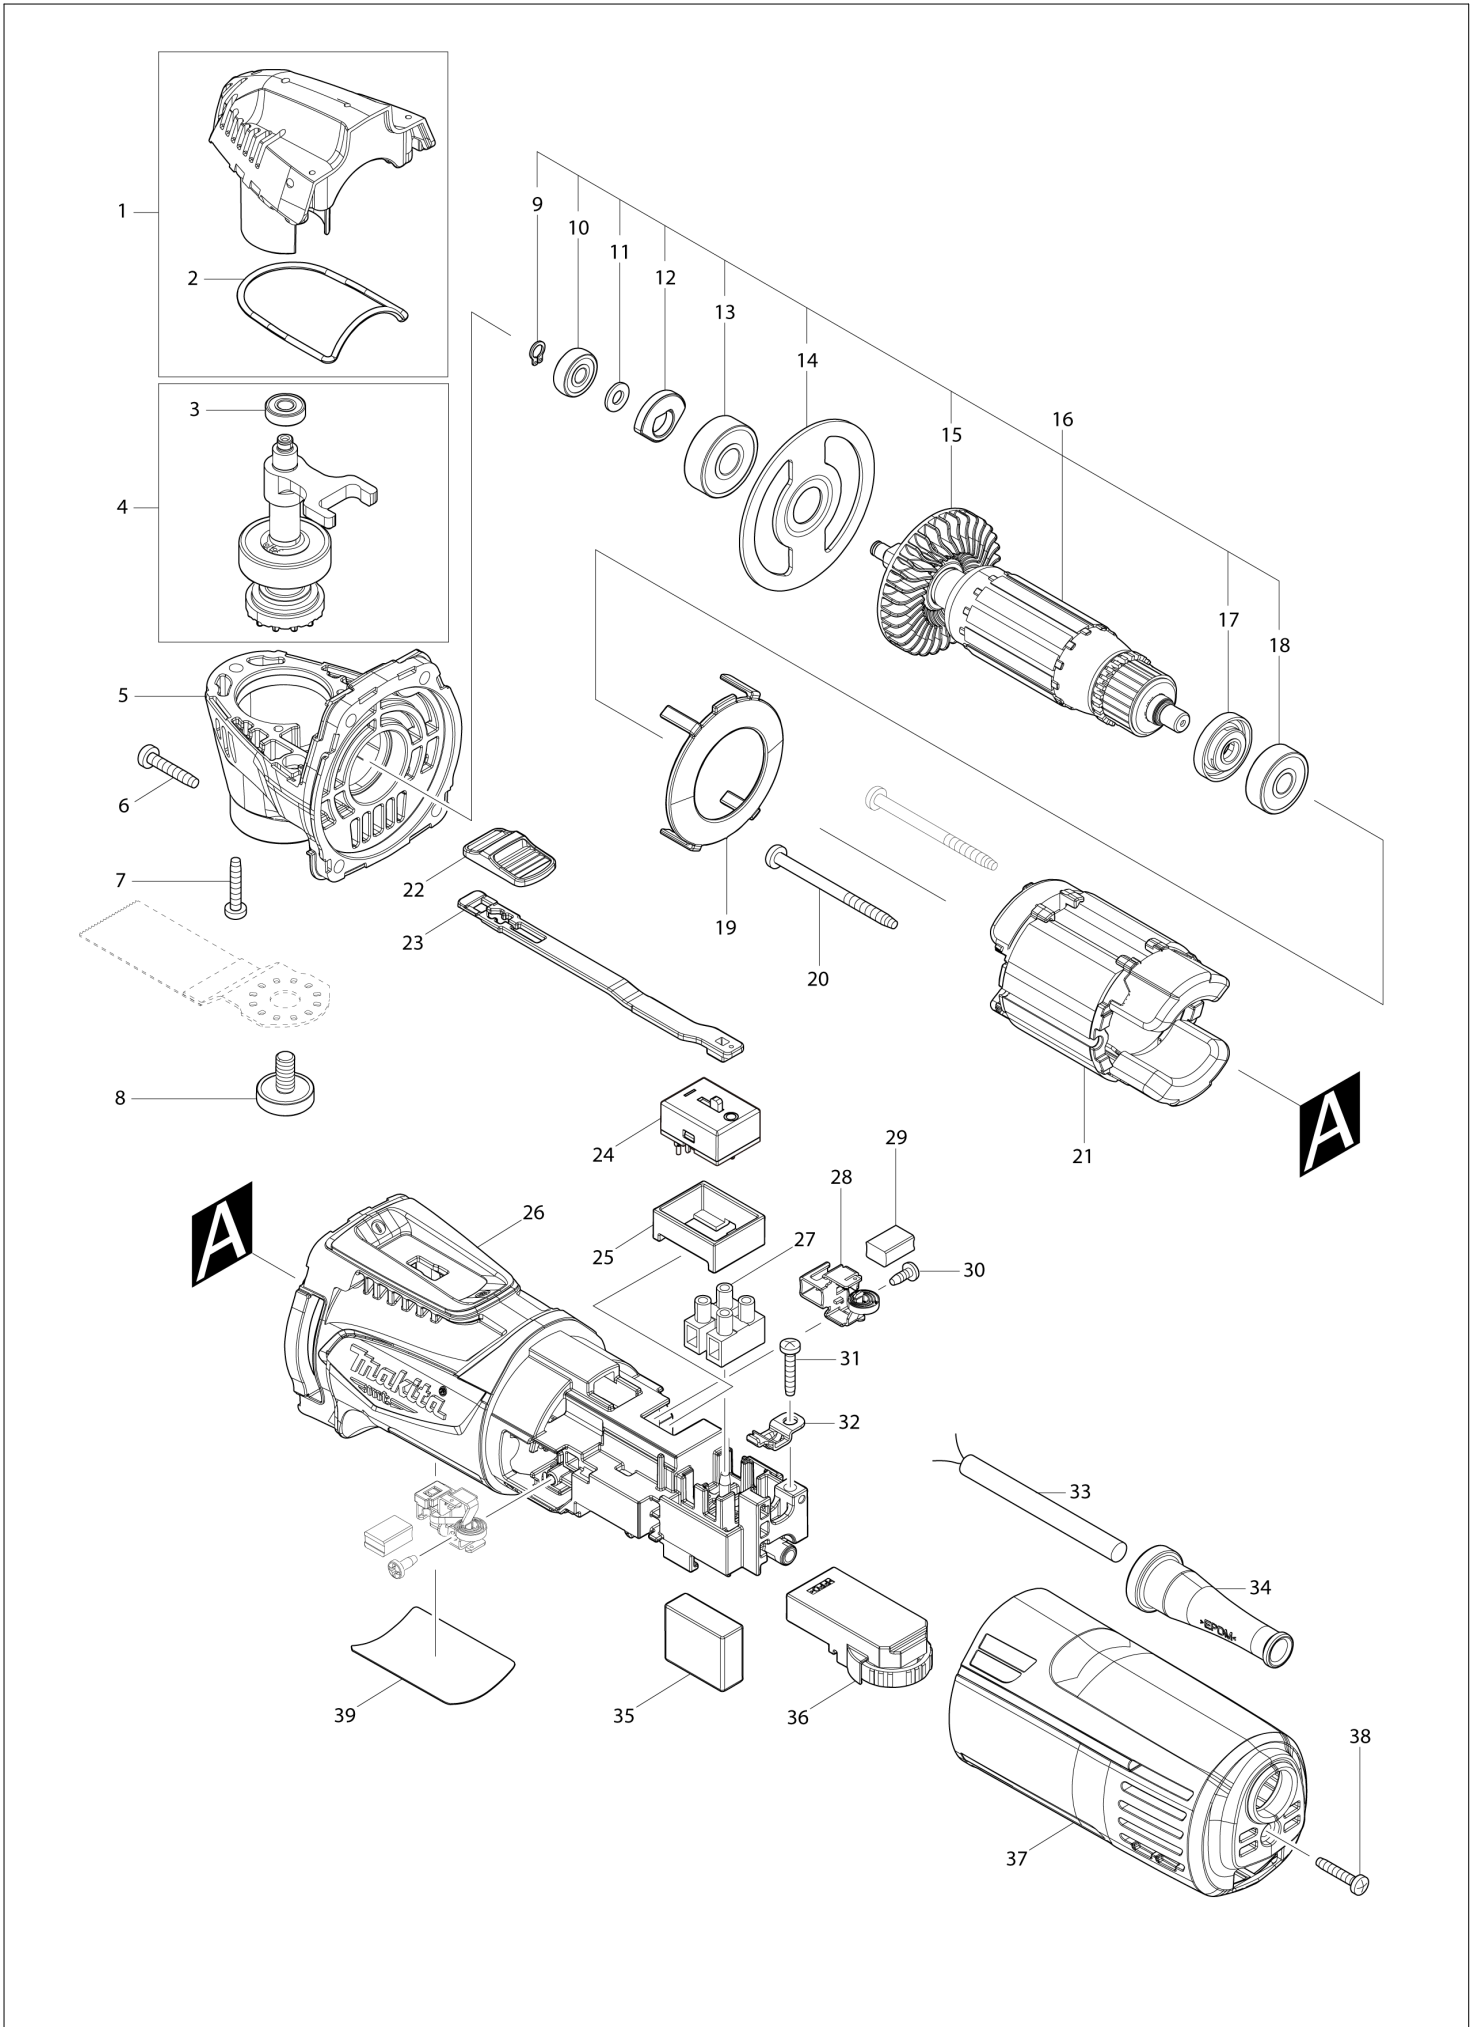

(MX) M9800 / MULTI TOOL

MX	MEXICO

M9800 / MULTI TOOL

Item	Sub	Parts No.	Parts Description	Qty	I/C	E/C No.	Close No.	Remark
001		183M17-7	HEAD HOUSING SET	1				
	D10		INC. 2,5					
002		422371-9	SEAL RING	1				
003		210039-7	BALL BEARING 695DDW	1				
004		136108-5	SPINDLE ASS'Y	1				
	D10		INC. 3					
005		183M17-7	HEAD HOUSING SET	1				
	D10		INC. 1,2					
006		266424-2	TAPPING SCREW 4X20	4				
007		266424-2	TAPPING SCREW 4X20	3				
008		265674-6	HEX. SOKGET HEAD BOLT M6X14	1				
009		961008-8	RETAINING RING S-5	1				
010		210144-0	SPHERE BEARING 505	1				
011		267010-2	FLAT WASHER 5	1				
012		313245-4	BALANCER	1				
013		211092-6	BALL BEARING 629DDW	1				
014		285034-6	BEARING RETAINER	1				
015		240195-9	FAN 50	1				
016		515442-0	ARMATURE ASS'Y 115V	1				
	D10		INC. 9-15,17,18					
017		681636-0	INSULATION WASHER	1				
018		210045-2	BALL BEARING 627DDW	1				
019		458915-9	BAFFLE PLATE	1				
020		266415-3	TAPPING SCREW 4X55	2				
021		634727-6	FIELD 115V	1				
022		453761-5	SWITCH KNOB	1				
023		458914-1	SWITCH LEVER	1				
024		651388-7	SWITCH ASW-1108-03	1				
025		424860-0	SWITCH COVER	1				
026A		458948-4	MOTOR HOUSING	1				
026B		458948-4	MOTOR HOUSING	1				
026C		458948-4	MOTOR HOUSING	1				
026D		458949-2	MOTOR HOUSING	1				
026E		458949-2	MOTOR HOUSING	1				
026F		458949-2	MOTOR HOUSING	1				
027		654531-7	TERMINAL BLOCK 2P	1				
028		643716-0	BRUSH HOLDER	2				
029		195025-8	CARBON BRUSH CB-458	1				
030		266492-5	TAPPING SCREW 3X8	2				
031		266424-2	TAPPING SCREW 4X20	1				
032		687681-3	STRAIN RELIEF	1				
033		664002-6	POWER SUPPLY CORD AWG#18-2-2.0	1				
034		682096-9	CORD GUARD	1				
036		620A78-9	CONTROLLER	1				
037A		458952-3	REAR COVER	1				
037B		458952-3	REAR COVER	1				
037C		458952-3	REAR COVER	1				
037D		458953-1	REAR COVER	1				
037E		458953-1	REAR COVER	1				
037F		458953-1	REAR COVER	1				
038		266424-2	TAPPING SCREW 4X20	1				
039		855P47-3	M9800 NAME PLATE	1				
A01		410047-0	WRENCH HOLDER 5.6	1				
A02		783203-8	HEX. WRENCH 5	1				
A03B		B-21624	ABRASIVEPAPER DELTA RED 60	1				
A03C		B-21624	ABRASIVEPAPER DELTA RED 60	1				
A03D		B-21624	ABRASIVEPAPER DELTA RED 60	1				
A03E		B-21624	ABRASIVEPAPER DELTA RED 60	1				
A04B		B-21630	ABRASIVEPAPER DELTA RED 80	1				
A04C		B-21630	ABRASIVEPAPER DELTA RED 80	1				
A04D		B-21630	ABRASIVEPAPER DELTA RED 80	1				
A04E		B-21630	ABRASIVEPAPER DELTA RED 80	1				
A05B		B-21646	ABRASIVEPAPER DELTA RED 120	1				
A05C		B-21646	ABRASIVEPAPER DELTA RED 120	1				
A05D		B-21646	ABRASIVEPAPER DELTA RED 120	1				

A:M9800G(L)
B:M9800GX1(L)
C:M9800GKX2(L)
D:M9800BKX2(L)
E:M9800BX1(L)
F:M9800B(L)

Interchange
O : Yes
X : No
< : the new part can be substituted for the current.
> : the current part can be substituted for the new.
S : Interchangeable as a set.