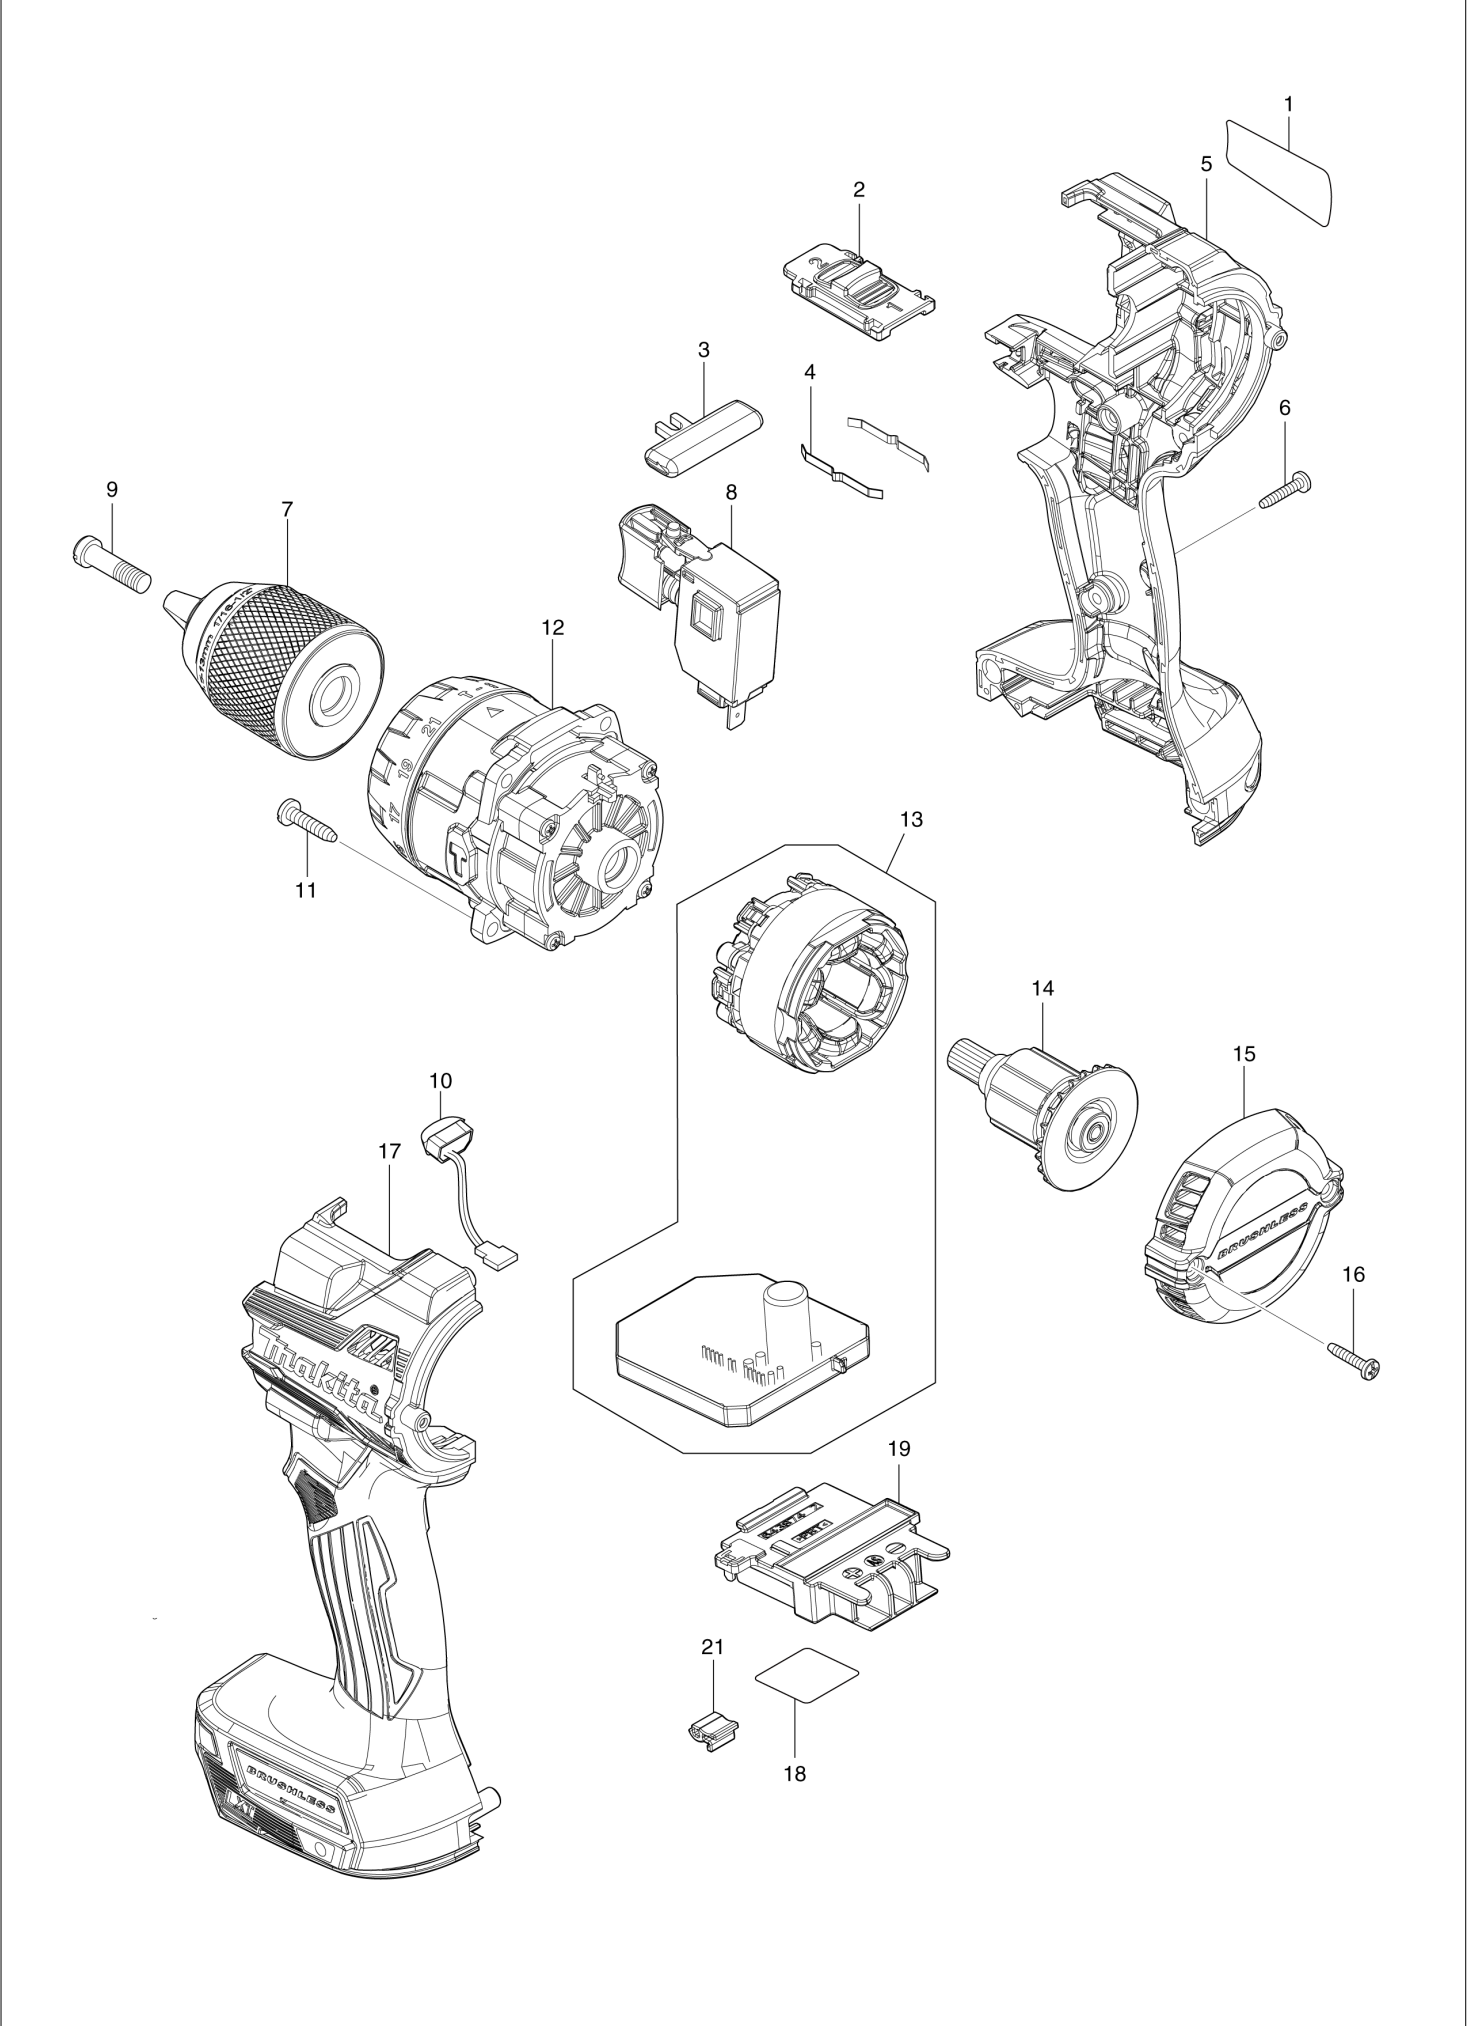

MX

MEXICO

Diagram / Parts List

DHP489

CORDLESS HAMMER DRIVER DRILL

(MX) DHP489 / CORDLESS HAMMER DRIVER DRILL

MX MEXICO**DHP489 / CORDLESS HAMMER DRIVER DRILL**

Item	Sub	Parts No.	Parts Description	Qty	I/C	E/C No.	Close No.	Remark
001		8585E1-5	DHP489 NAME PLATE	1				
002		127494-5	SPEED CHANGE LEVER ASSEMBLY	1				
	C10	233438-6	COMPRESSION SPRING 4	2				
003		419041-9	F/R CHANGE LEVER	1				
004		232220-0	LEAF SPRING	2				
005		183X19-9	HOUSING SET	1				
	C10	263005-3	RUBBER PIN 6	2				
	C20	252126-6	HEX. LOCK NUT M4-7	2				
	D10		INC. 17					
006		266130-9	TAPPING SCREW BIND PT 3X16	7				
007		763261-0	KEYLESS DRILL CHUCK 13	1				
008		650710-5	SWITCH C3JW-4B	1				
009		251468-5	- FLAT HEAD SCREW M6X22	1				
010		620549-0	LED CIRCUIT	1				
011		266326-2	TAPPING SCREW 4X18	4				
012		122D65-7	GEAR ASSEMBLY	1				
013		629B98-6	STATOR COMPLETE	1				
014		619797-6	ROTOR	1				
015		413N80-5	REAR COVER	1				
016		266130-9	TAPPING SCREW BIND PT 3X16	2				
017		183X19-9	HOUSING SET	1				
	C10	263005-3	RUBBER PIN 6	2				
	C20	252126-6	HEX. LOCK NUT M4-7	2				
	D10		INC. 5					
018		8585E9-9	DHP489 SERIAL NO. LABEL	1				
019		643874-2	TERMINAL	1				
021		424517-3	CUSHION	1				
A01		251314-2	+ SCREW M4X12	1				
A02		346449-3	HOOK	1				
A03		784637-8	+ - BIT 2-45	1				
A04B		821550-0	CONNECTOR PLASTIC CASE (TYPE2)	1				
	C10	453974-8	LATCH	4				
A04C		832319-7	TOOL BAG	1				
A05B		8064L4-6	DHP489RTJ PLASTIC CASE LABEL	2				
A06B		837916-4	INNER TRAY	1				
A07B		450128-8	BATTERY COVER	1				
A08B		***DC18RC	DC18RC FAST CHARGER	1				
	D10		COMPO-PARTS					
A08C		***DC18SD	DC18SD BATTERY CHARGER	1				
	D10		COMPO-PARTS					
A09B		197283-2	BATTERY BL1850B SET	2				
A09C		197283-2	BATTERY BL1850B SET	1				
A10B		8064L3-8	DHP489RTJ INDICATION LABEL	1				
F01		1912A4-3	GRIP ASSEMBLY SET	1				