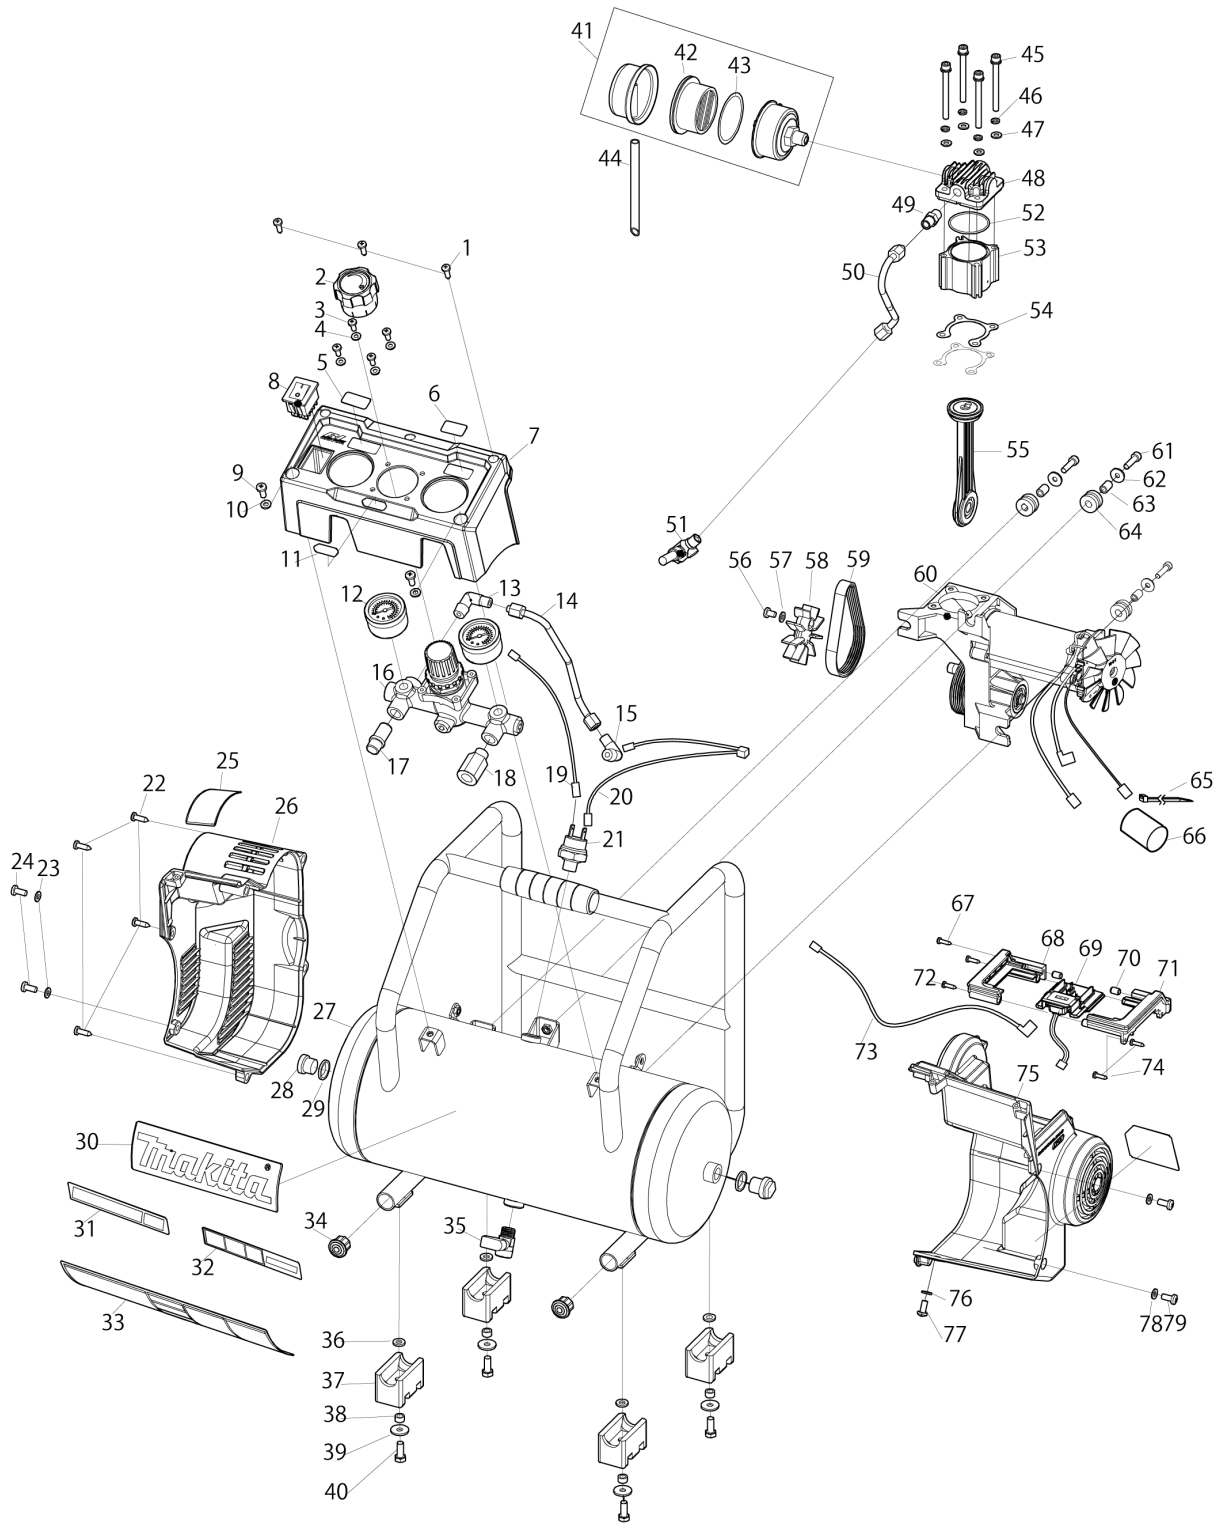

(MX) AC001G / CORDLESS AIR COMPRESSOR

MX	MEXICO

AC001G / CORDLESS AIR COMPRESSOR

Item	Sub	Parts No.	Parts Description	Qty	I/C	E/C No.	Close No.	Remark
001		HY00001197	TAPPING SCREW ST4.2X16	3				
002		HY00000996	REGULATOR KNOB	1				
003		HY00001193	BIND HEAD SCREW M4X12	4				
004		HY00001201	FLAT WASHER 4	4				
005		HY00001140	TANK LABEL	1				
006		HY00001142	TOOL LABEL	1				
007		HY00001144	COVER F	1				
008		HY00001145	SWITCH	1				
009		HY00001194	BIND HEAD SCREW M5X12	2				
010		HY00001200	FLAT WASHER 5	2				
011		HY00001146	XGT LOGO LABEL	1				
012		HY00000344	PRESSURE GAUGE L	2				
013		HY00001139	ELBOW 6-R1/4	1				
014		HY00001147	PIPE 6 SET (OUT)	1				
015		HY00001139	ELBOW 6-R1/4	1				
016		HY00001148	REGULATOR NPT1/4 COMPLETE	1				
017		HY00000999	SAFETY VALVE COMPLETE NPT1/4	1				
018		HY00000337	QUICK COUPLER L NPT1/4	1				
019		HY00001152	LEAD UNIT YELLOW	1				
020		HY00001153	LEAD UNIT BLACK & WHITE	1				
021		HY00001154	PRESSURE SWITCH	1				
022		HY00001197	TAPPING SCREW ST4.2X16	4				
023		HY00001200	FLAT WASHER 5	2				
024		HY00001194	BIND HEAD SCREW M5X12	2				
025		HY00001155	CAUTION LABEL	1				
026		HY00001157	COVER L	1				
027		HY00001158	TANK ASSEMBLY	1				
030		HY00001160	MAKITA LOGO LABEL	1				
031		HY00001186	INDICATION LABEL(QUIET)	1				
032		HY00001187	INDICATION LABEL(MODEL NO.)	1				
033		HY00001188	CAUTION LABEL	1				
034		HY00001161	CAP 19	2				
035		HY00001000	DRAIN VALVE	1				
036		HY00001093	FLAT WASHER 6	4				
037		HY00001162	RUBBER FOOT	4				
038		HY00001003	SLEEVE 6	4				
039		HY00001004	FLAT WASHER 6L	4				
040		HY00001005	HEX.BOLT M6X16	4				
041		HY00001163	AIR FILTER ASSEMBLY	1				
	D10		INC. 42,43					
042		HY00000970	AIR FILTER ELEMENT	1				
043		HY00001164	O-RING 50	1				
044		HY00001165	MUFFLER TUBE 8	1				
045		HY00001192	HEX SOCKET HEAD BOLT M5X60	4				
046		HY00001198	SPRING WASHER 5	4				
047		HY00001200	FLAT WASHER 5	4				
048		HY00001167	CYLINDER HEAD ASSEMBLY	1				
049		HY00001168	HARF UNION 6-R1/8	1				
050		HY00001169	PIPE 6 SET (IN)	1				
051		HY00001170	CHECK VALVE ASSY	1				
052		HY00001171	O-RING 37	1				
053		HY00001172	CYLINDER 36	1				
054		HY00001173	CYLINDER SIM	1				
055		HY00001174	PISTON ASSEMBLY	1				
056		HY00001195	BIND HEAD SCREW M5X8	1				
057		HY00001200	FLAT WASHER 5	1				
058		HY00001175	FAN 60	1				
059		HY00001176	POLY LIBBED BELT 5-265	1				
060		HY00001177	MOTOR ASSEMBLY	1				
061		HY00001191	HEX SOCKET HEAD BOLT M5X20	3				
062		HY00001199	FLAT WASHER 5L	3				
063		HY00001178	SLEEVE 5	3				
064		HY00001179	CUSHION	3				
065		HY00001189	BOND	1				
066		HY00001190	TUBE	1				

A:

Interchange
O : Yes
X : No
< : the new part can be substituted for the current.
> : the current part can be substituted for the new.
S : Interchangeable as a set.